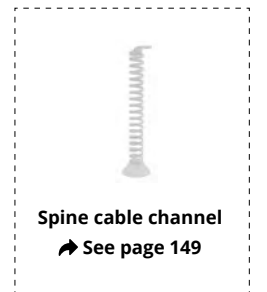

CHARACTERISTICS

TECHNICAL DESCRIPTION

- 25 mm thick Structurex® melamine-coated tops. 2 mm thick shock-proof ABS edging.
- Rectangular tops equipped with two Ø 80 mm cable ports (aluminium finish as standard, black or white finish on option), a single Top Access hatch (useful dim. L 30,9 cm / D 11,6 cm), or a 2 cm deep scallop to feed cables, depending on the versions.
- Telescopic metal structure with electrically height-adjustable legs (from 71,5 cm to 117,5 cm) composed of 2 sections, square cross-section 70 x 70 mm, lacquered epoxy finish. Single desks only.
- Motorised height adjustment system (1 motor), with up & down control unit and position memory. 110-230 V power supply unit, 2 m power supply cable.
- Displacement speed 25 mm/s. Maximum load 80 kg/per top. Sound level 50 dB.
- Adjustable screw feet to compensate for unevenness in the floor.

ENVOL One

Electrically adjustable SINGLE DESKS

NEW

		Dim. (cm)	Ref.	Finishes	Ref.	Finishes	Ref.	Finishes
Straight desks D 80 / H 71,5 to 117,5 cm Memory unit for 4 positions		L 120	DS08	+	DS12	+	DS16	+
		L 140	DS09	+	DS13	+	DS17	+
		L 160	DS10	+	DS14	+	DS18	+
		L 180	DS11	+	DS15	+	DS19	+

► Options

	Dim. (cm)	ALUMINIUM Ref.	WHITE Ref.	BLACK Ref.
Universal single metal cable tray 	D 12 / H 9 / L 60 Useful H 8	DP041K	DP047S	DP045G

Description	GREY Ref.	RED Ref.	BLUE Ref.	ACID GREEN Ref.	
Fabric acoustic screen panels H 70 cm Brackets included 	For L 120 desk	DQ021E	DQ021V	DQ021T	DQ021I
	For L 140 desk	DQ031E	DQ031V	DQ031T	DQ031I
	For L 160 desk	DQ041E	DQ041V	DQ041T	DQ041I
	For L 180 desk	DQ051E	DQ051V	DQ051T	DQ051I