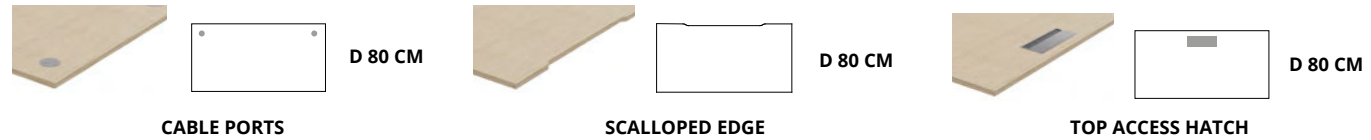

CHARACTERISTICS

TECHNICAL DESCRIPTION

- 25 mm thick Structurex® melamine-coated tops. 2 mm thick shock-proof ABS edging.
- Rectangular tops equipped with two Ø 80 mm cable ports (aluminium finish as standard, black or white finish on option), a single Top Access hatch (useful dim. L 30,9 cm / D 11,6 cm), or a 2 cm deep scallop to feed cables, depending on the versions.
- Telescopic metal structure with electrically height-adjustable legs (from 71,5 cm to 117,5 cm) composed of 2 sections, square cross-section 70 x 70 mm, lacquered epoxy finish. Single desks only.
- Motorised height adjustment system (1 motor), with up & down control unit and position memory. 110-230 V power supply unit, 2 m power supply cable.
- Displacement speed 25 mm/s. Maximum load 80 kg/per top. Sound level 50 dB.
- Adjustable screw feet to compensate for unevenness in the floor.

ENVOL One

Electrically adjustable SINGLE DESKS

NEW

		Dim. (cm)	Ref.	Finishes	Ref.	Finishes	Ref.	Finishes
Straight desks D 80 / H 71,5 to 117,5 cm Memory unit for 4 positions		L 120	DS08	+	DS12	+	DS16	+
		L 140	DS09	+	DS13	+	DS17	+
		L 160	DS10	+	DS14	+	DS18	+
		L 180	DS11	+	DS15	+	DS19	+

► Options

	Dim. (cm)	ALUMINIUM Ref.	WHITE Ref.	BLACK Ref.
Universal single metal cable tray 	D 12 / H 9 / L 60 Useful H 8	DP041K	DP047S	DP045G

Description	GREY Ref.	RED Ref.	BLUE Ref.	ACID GREEN Ref.	
Fabric acoustic screen panels H 70 cm Brackets included 	For L 120 desk	DQ021E	DQ021V	DQ021T	DQ021I
	For L 140 desk	DQ031E	DQ031V	DQ031T	DQ031I
	For L 160 desk	DQ041E	DQ041V	DQ041T	DQ041I
	For L 180 desk	DQ051E	DQ051V	DQ051T	DQ051I