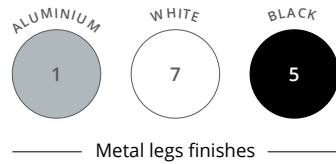

ENVOL One

NEW

Envol One provides an ergonomic and functional solution for electrically adjustable single desks, at an affordable price.

Simple and practical, **Envol One** meets your needs for comfort in work spaces while offering excellent value for money. Height-adjustable from 71,5 cm to 117,5 cm, the **Envol One** desks offer the same quality as the other articles in the Envol range and are covered by a 5-year warranty.

CHARACTERISTICS

TECHNICAL DESCRIPTION

- 25 mm thick Structurex® melamine-coated tops. 2 mm thick shock-proof ABS edging.
- Rectangular tops equipped with two Ø 80 mm cable ports (aluminium finish as standard, black or white finish on option), a single Top Access hatch (useful dim. L 30,9 cm / D 11,6 cm), or a 2 cm deep scallop to feed cables, depending on the versions.
- Telescopic metal structure with electrically height-adjustable legs (from 71,5 cm to 117,5 cm) composed of 2 sections, square cross-section 70 x 70 mm, lacquered epoxy finish. Single desks only.
- Motorised height adjustment system (1 motor), with up & down control unit and position memory. 110-230 V power supply unit, 2 m power supply cable.
- Displacement speed 25 mm/s. Maximum load 80 kg/per top. Sound level 50 dB.
- Adjustable screw feet to compensate for unevenness in the floor.

ENVOL One

Electrically adjustable SINGLE DESKS

NEW

		Dim. (cm)	Ref.	Finishes	Ref.	Finishes	Ref.	Finishes
Straight desks D 80 / H 71,5 to 117,5 cm Memory unit for 4 positions		L 120	DS08	+	DS12	+	DS16	+
		L 140	DS09	+	DS13	+	DS17	+
		L 160	DS10	+	DS14	+	DS18	+
		L 180	DS11	+	DS15	+	DS19	+

How to order? Straight desk L 160 cm with Top Access hatch, Aluminium metal leg, White MFC finish top = DS18 + L 1 | S |