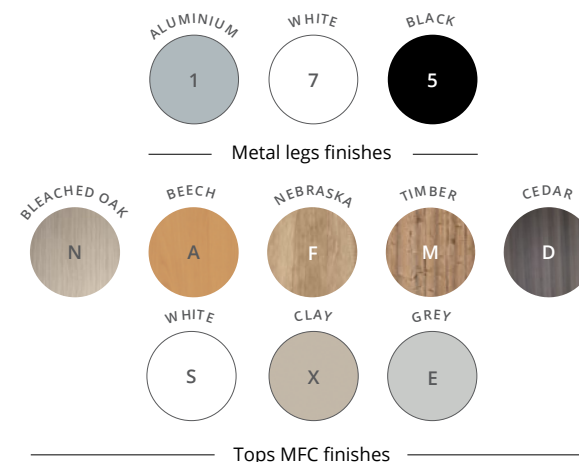

ENVOL One

NEW

Envol One provides an ergonomic and functional solution for electrically adjustable single desks, at an affordable price.

Simple and practical, **Envol One** meets your needs for comfort in work spaces while offering excellent value for money. Height-adjustable from 71,5 cm to 117,5 cm, the **Envol One** desks offer the same quality as the other articles in the Envol range and are covered by a 5-year warranty.

CHARACTERISTICS

TECHNICAL DESCRIPTION

- 25 mm thick Structurex® melamine-coated tops. 2 mm thick shock-proof ABS edging.
- Rectangular tops equipped with two Ø 80 mm cable ports (aluminium finish as standard, black or white finish on option), a single Top Access hatch (useful dim. L 30,9 cm / D 11,6 cm), or a 2 cm deep scallop to feed cables, depending on the versions.
- Telescopic metal structure with electrically height-adjustable legs (from 71,5 cm to 117,5 cm) composed of 2 sections, square cross-section 70 x 70 mm, lacquered epoxy finish. Single desks only.
- Motorised height adjustment system (1 motor), with up & down control unit and position memory. 110-230 V power supply unit, 2 m power supply cable.
- Displacement speed 25 mm/s. Maximum load 80 kg/per top. Sound level 50 dB.
- Adjustable screw feet to compensate for unevenness in the floor.

► Options

	Dim. (cm)	ALUMINIUM Ref.	WHITE Ref.	BLACK Ref.
Universal single metal cable tray 	D 12 / H 9 / L 60 Useful H 8	DP041K	DP047S	DP045G

Description	GREY Ref.	RED Ref.	BLUE Ref.	ACID GREEN Ref.	
Fabric acoustic screen panels H 70 cm Brackets included 	For L 120 desk	DQ021E	DQ021V	DQ021T	DQ021I
	For L 140 desk	DQ031E	DQ031V	DQ031T	DQ031I
	For L 160 desk	DQ041E	DQ041V	DQ041T	DQ041I
	For L 180 desk	DQ051E	DQ051V	DQ051T	DQ051I

How to order? Straight desk L 160 cm with Top Access hatch, Aluminium metal leg, White MFC finish top = DS18 + L 1 | S |