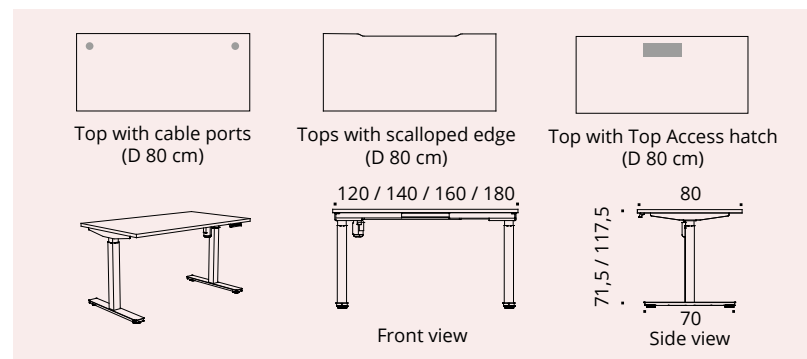

ENVOL One

NEW

Envol One provides an ergonomic and functional solution for electrically adjustable single desks, at an affordable price.

Simple and practical, **Envol One** meets your needs for comfort in work spaces while offering excellent value for money. Height-adjustable from 71,5 cm to 117,5 cm, the **Envol One** desks offer the same quality as the other articles in the Envol range and are covered by a 5-year warranty.

CHARACTERISTICS

TECHNICAL DESCRIPTION

- 25 mm thick Structurex® melamine-coated tops. 2 mm thick shock-proof ABS edging.
- Rectangular tops equipped with two Ø 80 mm cable ports (aluminium finish as standard, black or white finish on option), a single Top Access hatch (useful dim. L 30,9 cm / D 11,6 cm), or a 2 cm deep scallop to feed cables, depending on the versions.
- Telescopic metal structure with electrically height-adjustable legs (from 71,5 cm to 117,5 cm) composed of 2 sections, square cross-section 70 x 70 mm, lacquered epoxy finish. Single desks only.
- Motorised height adjustment system (1 motor), with up & down control unit and position memory. 110-230 V power supply unit, 2 m power supply cable.
- Displacement speed 25 mm/s. Maximum load 80 kg/per top. Sound level 50 dB.
- Adjustable screw feet to compensate for unevenness in the floor.

ENVOL One

Electrically adjustable SINGLE DESKS

NEW

		Dim. (cm)	Ref.	Finishes	Ref.	Finishes	Ref.	Finishes
Straight desks D 80 / H 71,5 to 117,5 cm Memory unit for 4 positions		L 120	DS08	+	DS12	+	DS16	+
		L 140	DS09	+	DS13	+	DS17	+
		L 160	DS10	+	DS14	+	DS18	+
		L 180	DS11	+	DS15	+	DS19	+

How to order? Straight desk L 160 cm with Top Access hatch, Aluminium metal leg, White MFC finish top = DS18 + L 1 | S |