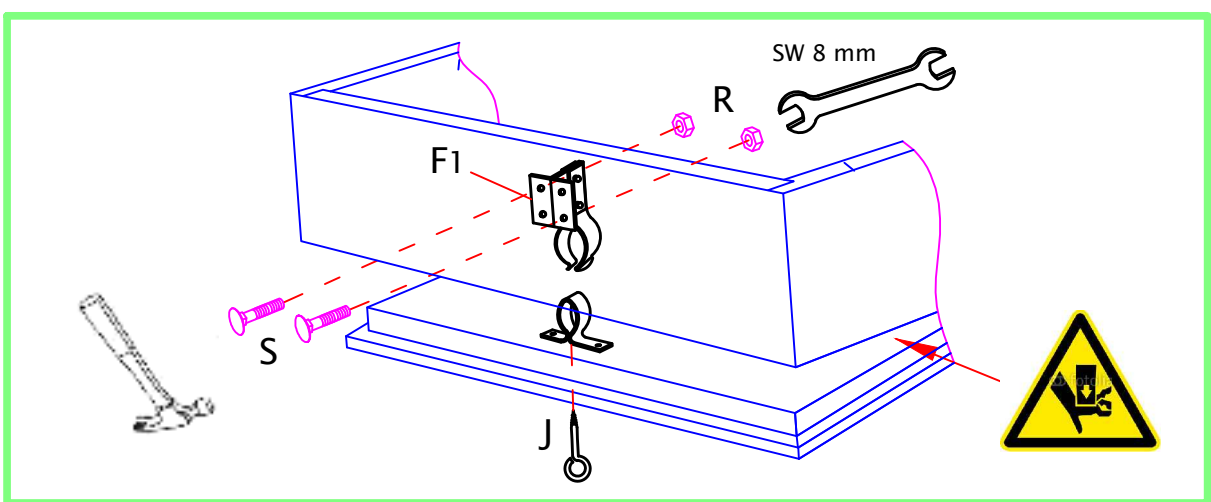

A (2x)		
		B (2x)		F1(1x)
		C (2x)		
		S1(16x)		M(1x)
		I (4x)		
		H (2x)		N (2x)
		R (16x)		U (2x)

1

2