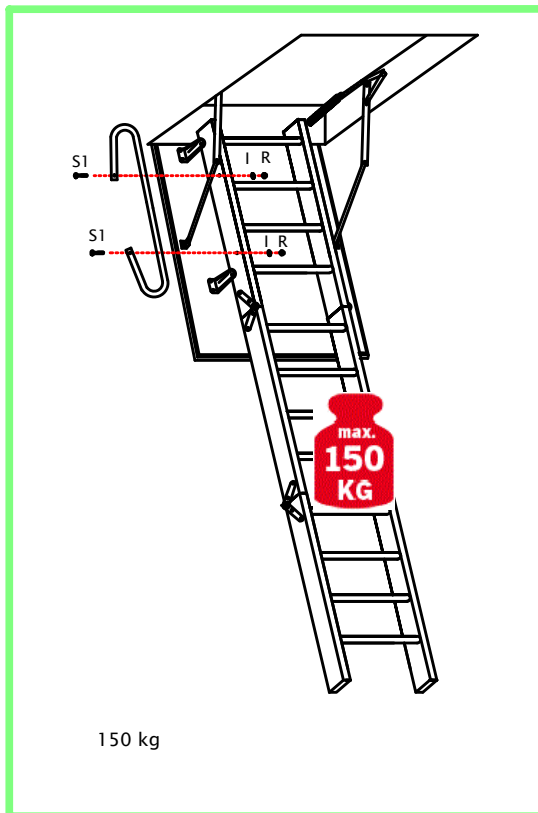

## Loft Ladder Fitting Instructions

**EN14975**

*Need Help?* Please call us on: 029 2132 0000

|  |   |         |   |
|--|---|---------|---|
|  |    | A (2x)  |    |
|  |    | B (2x)  |   |
|  |    | C (2x)  |    |
|  |    | S1(16x) |   |
|  |    | I (4x)  |    |
|  |    | H (2x)  |   |
|  |  | R (16x) |  |

1

2

3

4

5

6

EB-1009-01 Eurofold

6

2 x

7

8

2 x

SW 13 mm (2x)

220-280

68°-72°

P