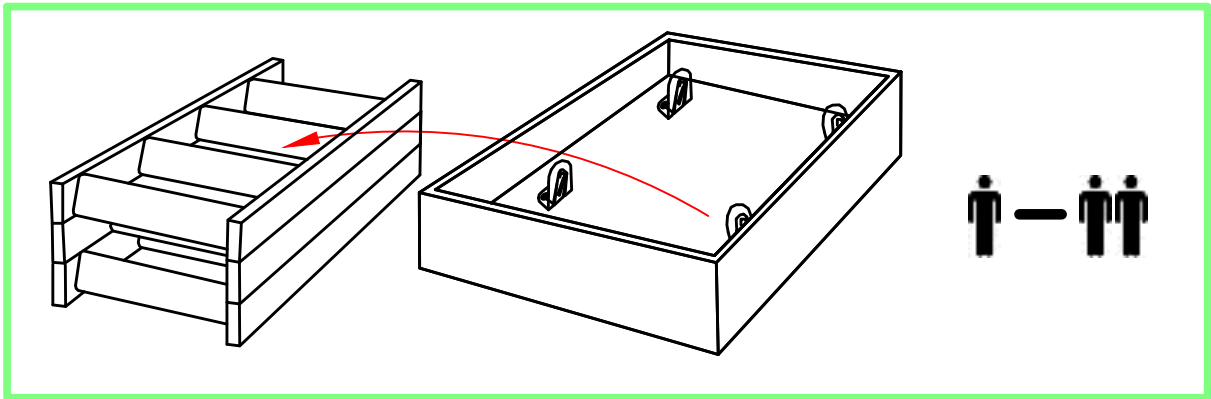

A (2x)		
		B (2x)		F1(1x)
		C (2x)		
		S1(16x)		M(1x)
		I (4x)		
		H (2x)		N (2x)
		R (16x)		U (2x)

1