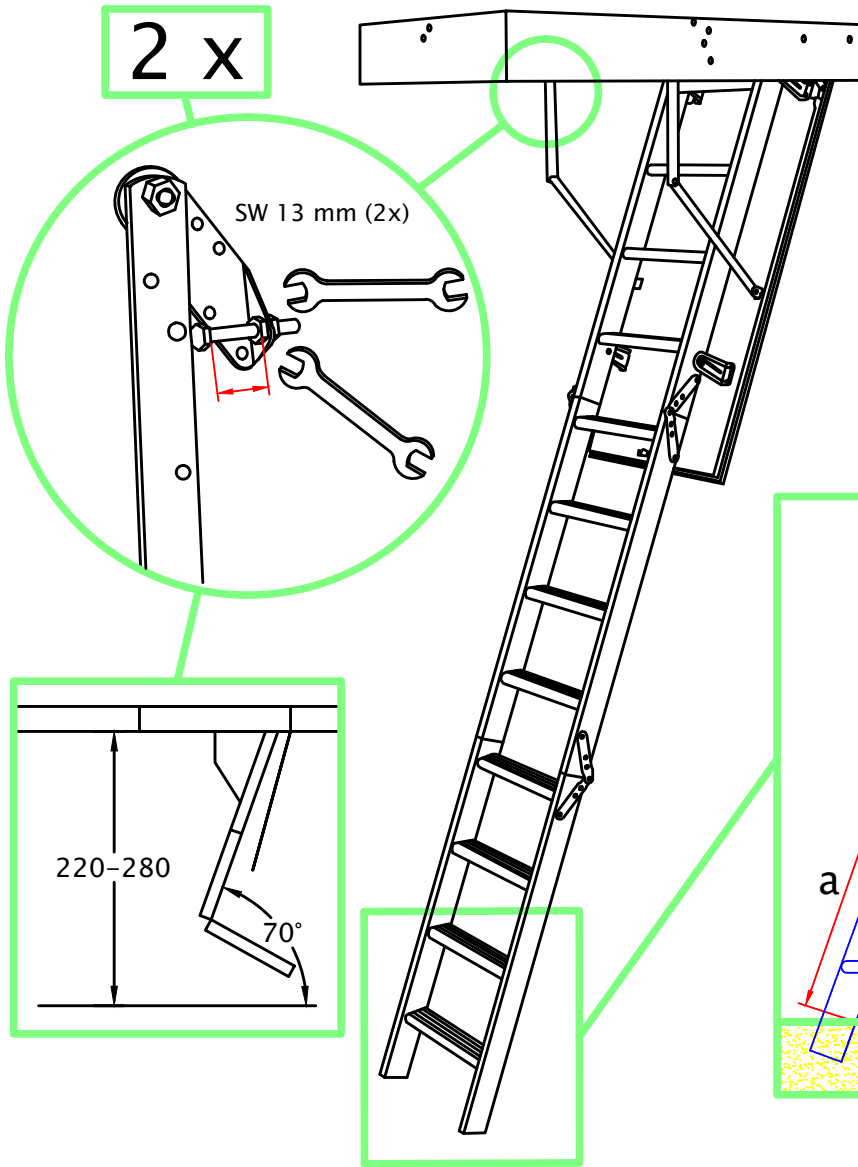

## Loft Ladder Fitting Instructions

**EN14975**

*Need Help?* Please call us on: 029 2132 0000

|  |   |         |   |
|--|---|---------|---|
|  |    | A (2x)  |    |
|  |    | B (2x)  |   |
|  |    | C (2x)  |    |
|  |    | S1(16x) |   |
|  |    | I (4x)  |    |
|  |    | H (2x)  |   |
|  |  | R (16x) |  |

1

2

3

4

5

6

EB-1009-01 Eurofold

6

2 x

7

8

2 x

SW 13 mm (2x)

220-280

68°-72°

P