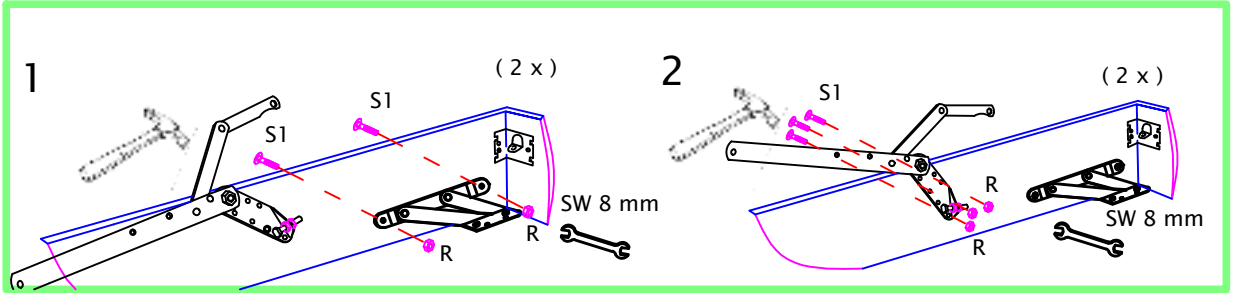

3

4

5

6

EB-1009-01 Eurofold