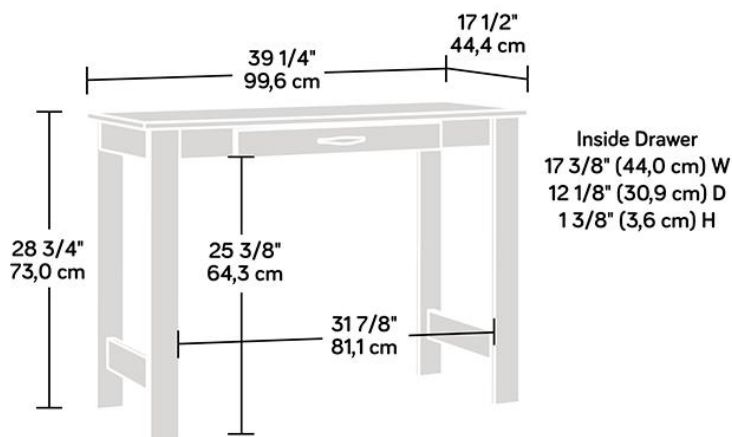

WRITING TABLE CINNAMON CHERRY

PRODUCT SHEET

- Home office 'trestle' style table/desk
 - Cinnamon cherry effect
- Ideal student / hot desk for homework or laptop
 - Simple sleek design
 - Slim stationery drawer
 - Stylish handle

Width	99.6 cm
Depth	44.4 cm
Height	73 cm
Carton Height	111.1 cm
Carton Width	48.6 cm
Carton Depth	8.6 cm
Box Volume	0.046 cbm
Weight (gross)	16.4 kg

N.B: All measurements are approximate