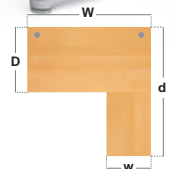

- Rectangular desks 800mm deep complete with 800mm return desk
- Return can be fitted to either side of desk to extend the working area