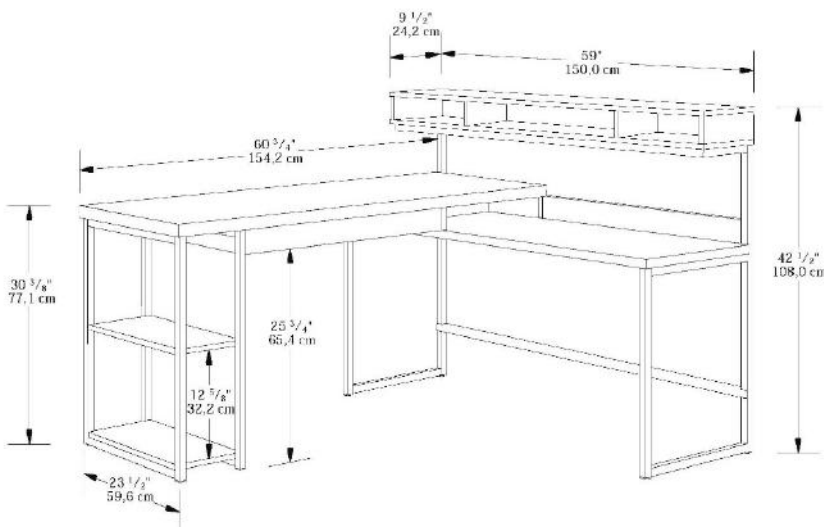

## STREAMLINE L-SHAPED DESK

- Home office L-shaped desk in Salt Oak finish
  - Durable black steel frame for durability
  - Large desk and return provides a generous working area
  - Drawer features full extension slides
  - Elevated shelf with cubbyhole storage
    - Open storage with fixed shelf
    - Concealed storage with flip-down panel
  - Cord management

|                  |           |
|------------------|-----------|
| Width (desktop)  | 154.2 cm  |
| Depth (desktop)  | 59.6 cm   |
| Return (overall) | 150 cm    |
| Height (desktop) | 77.1 cm   |
| Carton Height    | 15.9 cm   |
| Carton Width     | 168.3 cm  |
| Carton Depth     | 61.1 cm   |
| Box Volume       | 0.163 cbm |
| Weight (gross)   | 69.35 kg  |

N.B: All measurements are approximate