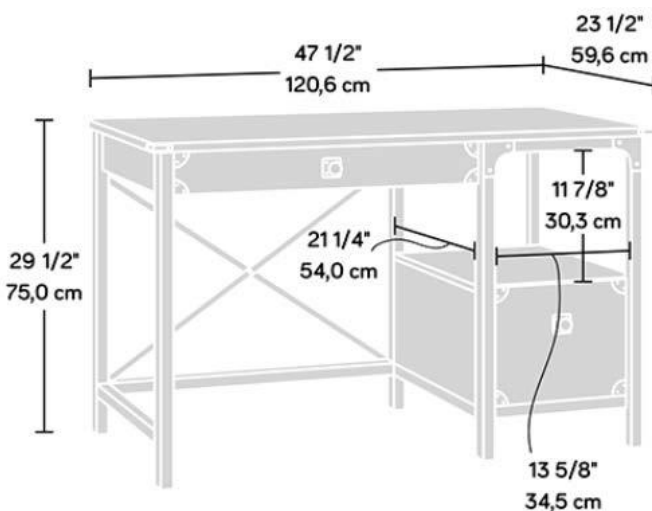

STEEL GORGE DESK

PRODUCT SHEET

- 'Wrought Iron' style desk with vintage effect
Carbon Oak finish
- Two drawers with metal runners and safety stops
- Open shelf for additional storage
- Textured, powder coated metal frame and corner accents
- Rear crossbars for stability
- 360 degree finish for versatile placement

Inside Pencil Drawer
 26 5/8" (67,7 cm) W
 12 7/8" (32,7 cm) D
 2 1/4" (5,6 cm) H

Inside Lower Drawer
 11 1/8" (28,4 cm) W
 15 3/8" (39,1 cm) D
 7 1/8" (18,2 cm) H

Width	120.6 cm
Depth	59.6 cm
Height	75 cm
Carton Height	19 cm
Carton Width	68.8 cm
Carton Depth	135.5 cm
Box Volume	0.177 cbm
Weight (gross)	35.8 kg

N.B: All measurements are approximate