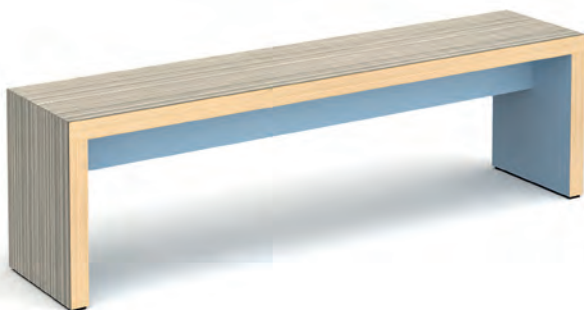

- Combine the outer and inner laminate colours with a choice of edge details
- Lends itself perfectly to canteen, bar, meeting and breakout areas

Poseur Tables

CODE	W	D	H	MTO
SPTA12	1200	700	1050	£1564
SPTA16	1600	700	1050	£1680

- Combine the outer and inner laminate colours with a choice of edge details
- Lends itself perfectly to canteen, bar, meeting and breakout areas

Dining Bench

CODE	W	D	H	MTO
SB10	1000	350	460	£754
SB14	1400	350	460	£870
SB18	1800	350	460	£927
SB22	2200	350	460	£985

- Combine the outer and inner laminate colours with a choice of edge details
- Lends itself perfectly to canteen, bar, meeting and breakout areas

Upholstered Dining Bench

CODE	W	D	H	Band A	Band B	Band C	Band D
SBU10	1000	350	490	£811	£842	£870	£916
SBU14	1400	350	490	£957	£980	£1032	£1084
SBU18	1800	350	490	£1107	£1159	£1188	£1264
SBU22	2200	350	490	£1159	£1200	£1257	£1288

- Combine the outer and inner laminate colours with a choice of edge details
- Lends itself perfectly to canteen, bar, meeting and breakout areas

Laminate MTO

Low bench