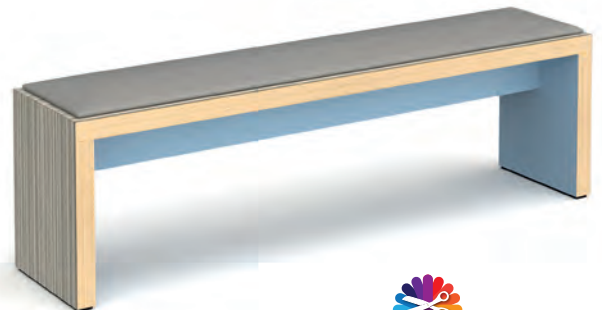

# Slab

The Slab table and bench combination makes a real visual impact, with its stylish, chunky laminated top and leg panels that make it stand out in any breakout space or office canteen. The beauty of the Slab table and bench is all in the finish and colour. The table can be produced in a choice of laminate finishes and the bench seating is complemented with an upholstered seat pad in a wide range of fabrics.

- Combine the outer and inner laminate colours with a choice of edge details
- Lends itself perfectly to canteen, bar, meeting and breakout areas

Dining Bench

CODE	W	D	H	MTO
SB10	1000	350	460	£754
SB14	1400	350	460	£870
SB18	1800	350	460	£927
SB22	2200	350	460	£985

- Combine the outer and inner laminate colours with a choice of edge details
- Lends itself perfectly to canteen, bar, meeting and breakout areas

Upholstered Dining Bench

CODE	W	D	H	Band A	Band B	Band C	Band D
SBU10	1000	350	490	£811	£842	£870	£916
SBU14	1400	350	490	£957	£980	£1032	£1084
SBU18	1800	350	490	£1107	£1159	£1188	£1264
SBU22	2200	350	490	£1159	£1200	£1257	£1288

- Combine the outer and inner laminate colours with a choice of edge details
- Lends itself perfectly to canteen, bar, meeting and breakout areas

Laminate MTO

Low bench