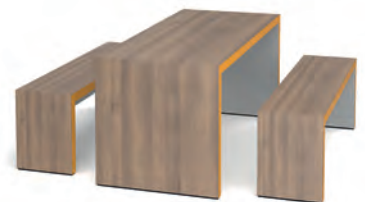

## Configure your Slab bench

Slab benches can be finished with 3 different options to suit any breakout or dining space

Select up to 3 laminate finishes to create the perfect look

**Mono** Outer, inner laminate and edge detail all one colour

**Duo** Outer & inner laminate one colour, with different colour edge detail

**Trio** Outer, inner laminate and edge detail all different colours

Dining Tables

CODE	W	D	H	MTO
STA12	1200	700	710	£1622
STA16	1600	700	710	£1853
STA20	2000	700	710	£2085
STA24	2400	700	710	£2316

- Combine the outer and inner laminate colours with a choice of edge details
- Lends itself perfectly to canteen, bar, meeting and breakout areas

Dining Bench

CODE	W	D	H	MTO
SB10	1000	350	460	£754
SB14	1400	350	460	£870
SB18	1800	350	460	£927
SB22	2200	350	460	£985