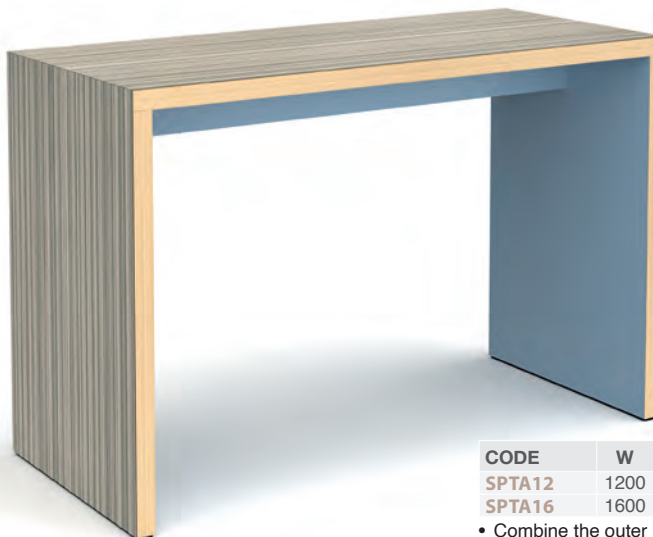

## Configure your Slab bench

Slab benches can be finished with 3 different options to suit any breakout or dining space

Select up to 3 laminate finishes to create the perfect look

**Mono** Outer, inner laminate and edge detail all one colour

**Duo** Outer & inner laminate one colour, with different colour edge detail

**Trio** Outer, inner laminate and edge detail all different colours

Dining Tables

CODE	W	D	H	MTO
STA12	1200	700	710	£1622
STA16	1600	700	710	£1853
STA20	2000	700	710	£2085
STA24	2400	700	710	£2316

- Combine the outer and inner laminate colours with a choice of edge details
- Lends itself perfectly to canteen, bar, meeting and breakout areas

Poseur Tables

CODE	W	D	H	MTO
SPTA12	1200	700	1050	£1564
SPTA16	1600	700	1050	£1680

- Combine the outer and inner laminate colours with a choice of edge details
- Lends itself perfectly to canteen, bar, meeting and breakout areas

Dining Bench

CODE	W	D	H	MTO
SB10	1000	350	460	£754
SB14	1400	350	460	£870
SB18	1800	350	460	£927
SB22	2200	350	460	£985