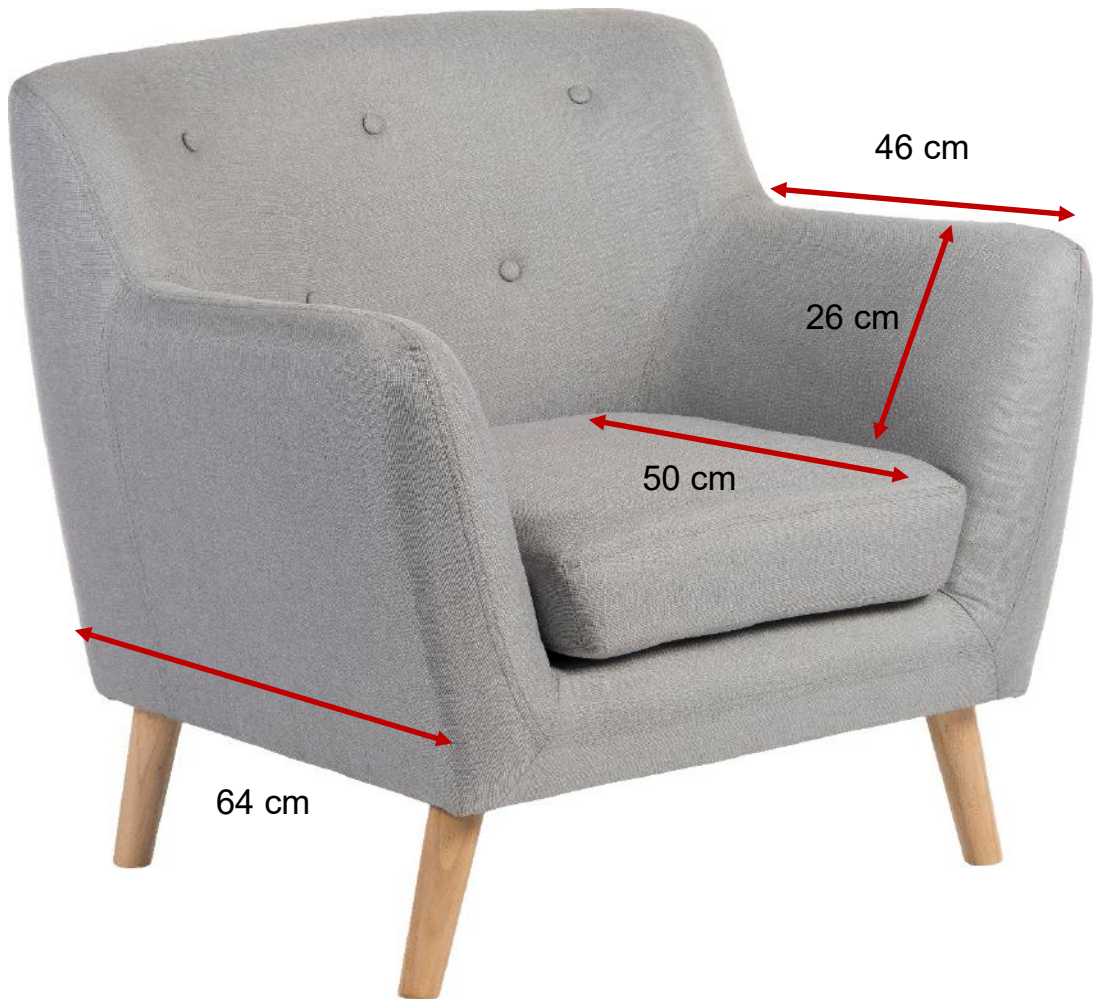

Merlin
Industrial Products Ltd

Vat GB591551821 Company Number 02906480 - 1994
Dun and Bradstreet Number (581590544)
NATO Code Number (NCAGE KD520)
EORI Number GB591551821000

Call 01752 690 622 during UK Office hours
Email sales@mipl.uk