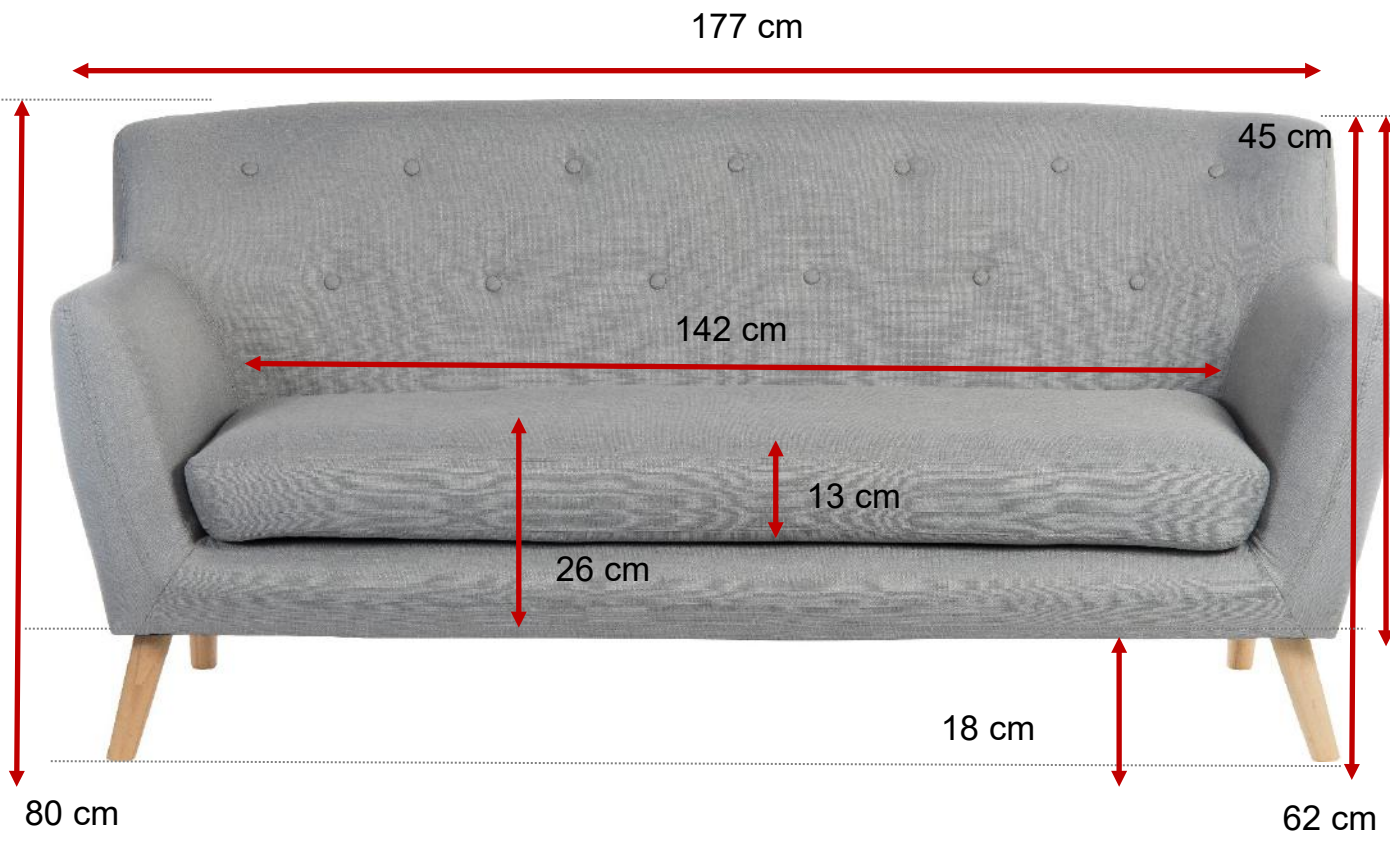

Merlin
Industrial Products Ltd

Vat GB591551821 Company Number 02906480 - 1994
Dun and Bradstreet Number (581590544)
NATO Code Number (NCAGE KD520)
EORI Number GB591551821000

Call 01752 690 622 during UK Office hours
Email sales@mipl.uk