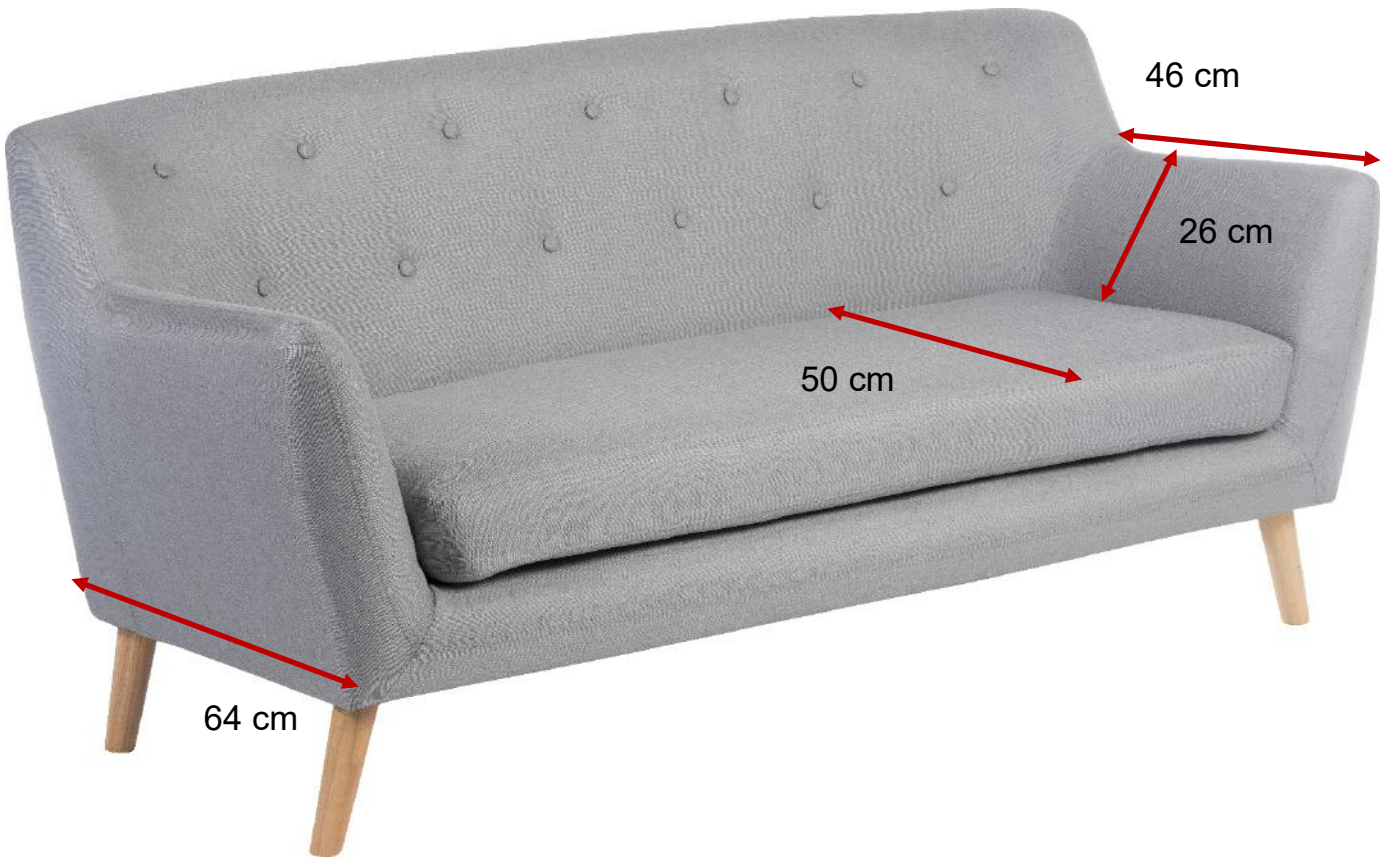

Merlin
Industrial Products Ltd

Vat GB591551821 Company Number 02906480 - 1994
Dun and Bradstreet Number (581590544)
NATO Code Number (NCAGE KD520)
EORI Number GB591551821000

Call 01752 690 622 during UK Office hours
Email sales@mipl.uk