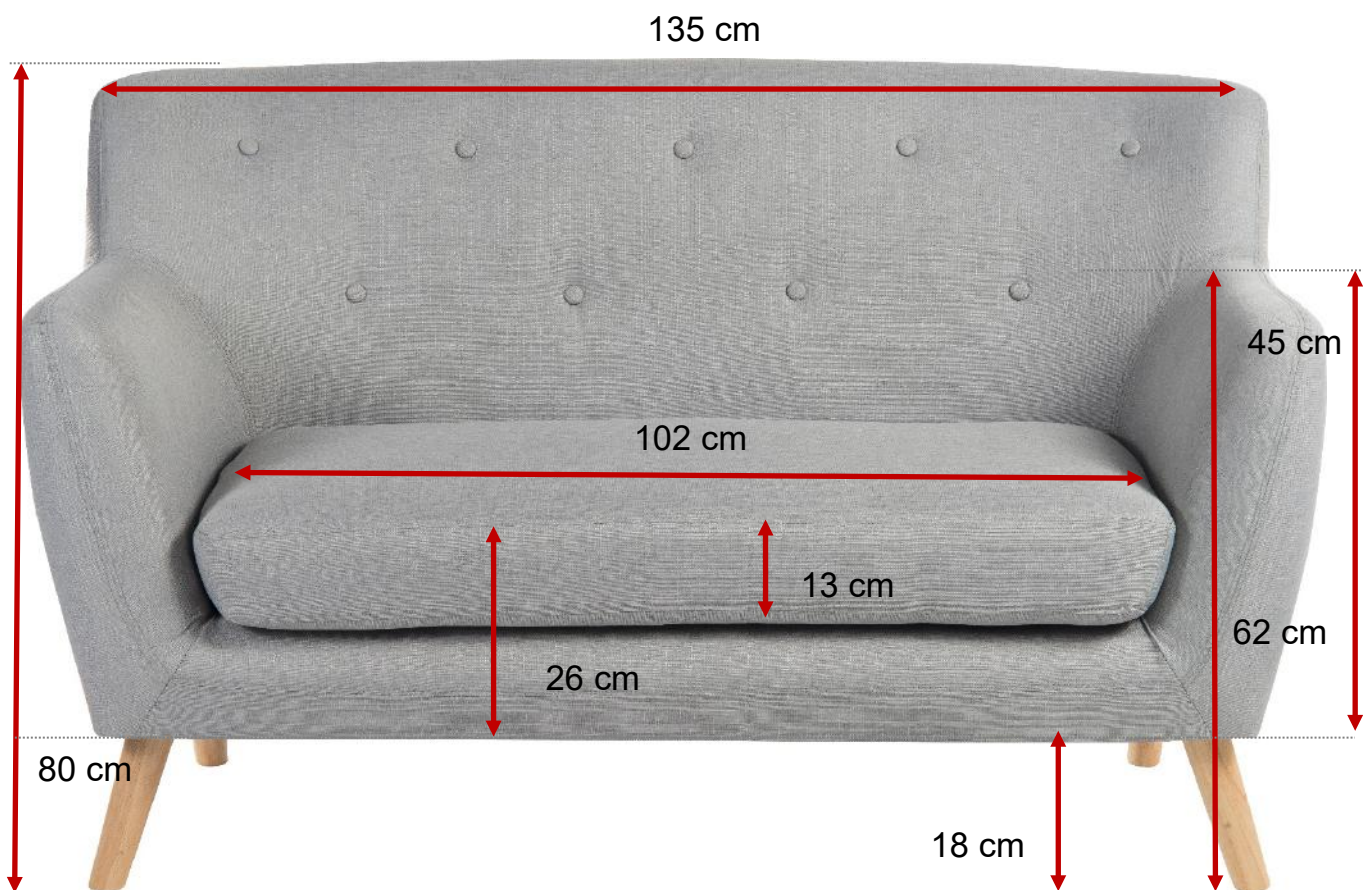

Merlin
Industrial Products Ltd

Vat GB591551821 Company Number 02906480 - 1994
Dun and Bradstreet Number (581590544)
NATO Code Number (NCAGE KD520)
EORI Number GB591551821000

Call 01752 690 622 during UK Office hours
Email sales@mipl.uk