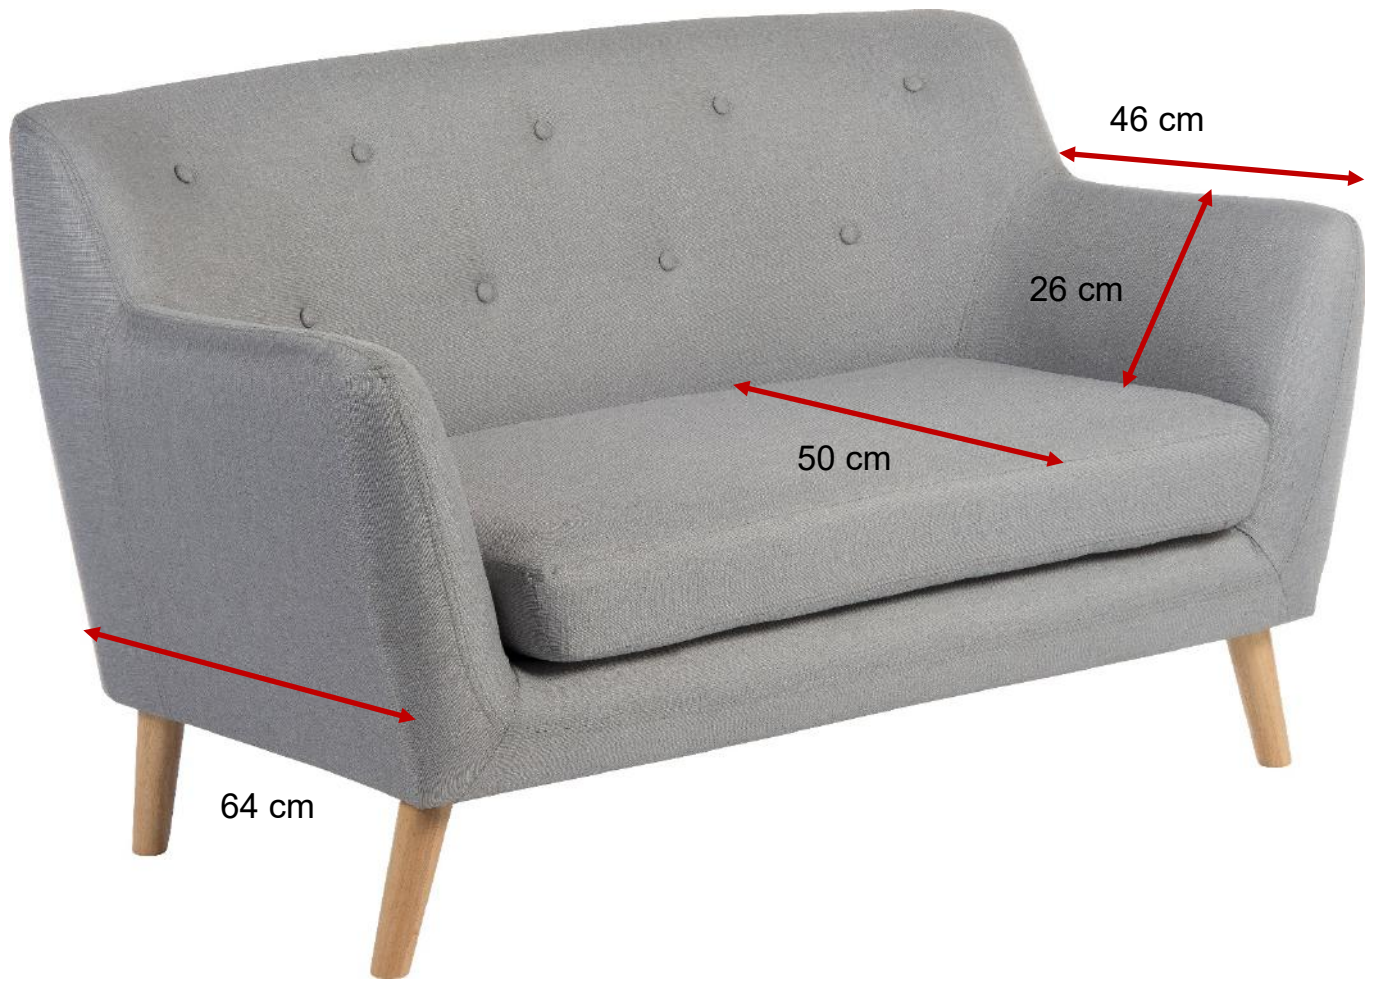

Merlin
Industrial Products Ltd

Vat GB591551821 Company Number 02906480 - 1994
Dun and Bradstreet Number (581590544)
NATO Code Number (NCAGE KD520)
EORI Number GB591551821000

Call 01752 690 622 during UK Office hours
Email sales@mipl.uk