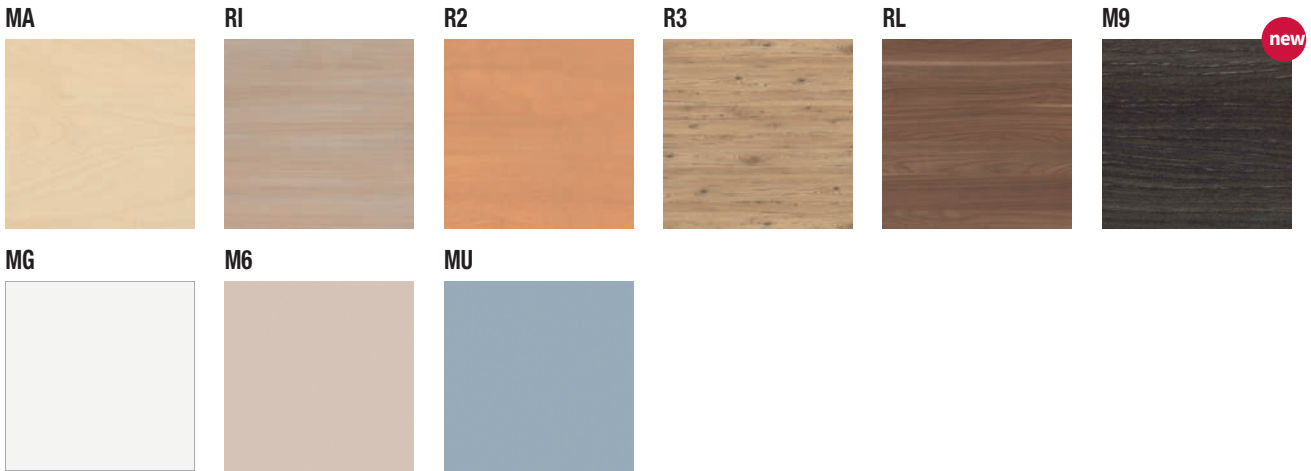

General shade card applicable to products listed in the catalogue, except for those with a product-specific shade card.

MELAMINE

MA : White maple | **RI** : Light oak | **R2** : Honfleur beech wood | **R3** : Brunswick oak | **RL** : Amber walnut | **M9** : Coffee oak | **MG** : Snow white | **M6** : Cashmere grey | **MU** : Aluminium grey

 All of our melamine worktops are treated with an antibacterial coating, with the exception of the R3 and M3 finishes.

LAMINATE

HZ : White | **VW** : Black | **VX** : Red | **VY** : Yellow

ALTUGLAS®

OA : Satin white | **OB** : Smoke grey

GLASS

GS : White | **GU** : Mouse greys