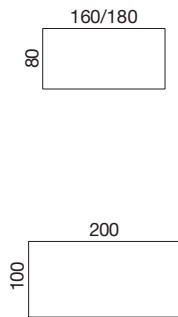

Fixed return 1 bridge leg
procuring a light-weight structure

Freestanding return
2 metal bridge legs

Rectangular desk W. 180 cm on structural return.
COACH ergonomic office chairs.

OVERVIEW

Individual desks