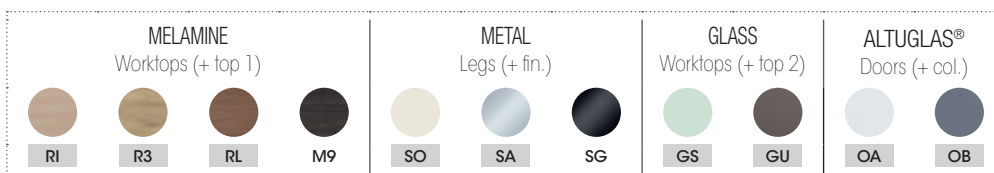

Metal modesty panels - Secured to the underside of melamine worktops using metal inserts, or for glass top desks by means of a metal beam spanning the legs.

	For freestanding desks or desks with fixed returns		For desks on structural returns	
W. 160 cm	3 665 103	£ 90	3 665 337	£ 84
W. 180 cm	3 665 104	£ 95	3 665 103	£ 90
W. 200 cm	3 665 105	£ 101	3 665 104	£ 95

MEETING SPACE	Melamine worktops		Pre-cut melamine worktops⁽¹⁾ with openings for top access housings (cable trough included)		Glass worktop	
	Ref. + top 1 + fin.	Price excl. tax	Ref. + top 1 + fin.	Price excl. tax	Ref. + top 2 + fin.	Price excl. tax
Rectangular table						
W. 200 x D. 100 cm	3 665 317	£ 699	3 665 618	£ 763	3 665 320	£ 931
Barrel shaped table						
W. 200 x D. 100 cm	3 665 619	£ 669				

(1) Worktops from stock in RI finish only

Top access
Module to be ordered separately