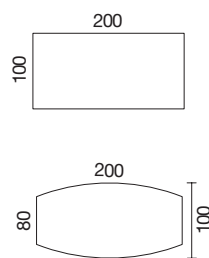

Meeting tables