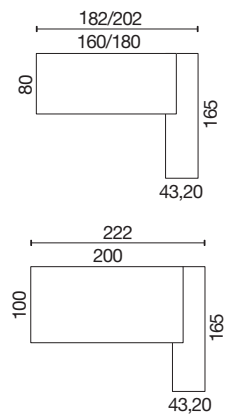

Desks with structural returns