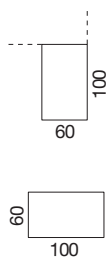

Extension units