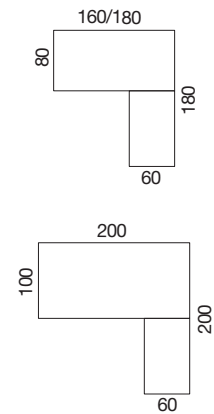

Desks with fixed returns