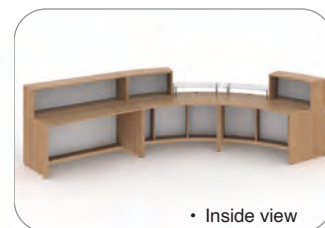

Modular Corner Top Unit

• Inside view

CONTAINS

- 2 x **RU8GS-C** - Curved glass shelf 790mm
- 2 x **RUHC8H** - 45° curved top unit 800mm
- 1 x **RU16H** - Straight top unit 1600mm
- 1 x **RU16D** - Straight base unit 1600mm
- 2 x **RUHC18D** - 45° curved base unit 1800mm

CODE	W	D	H	RRP
DVB04	3552	2352	1172	£3106