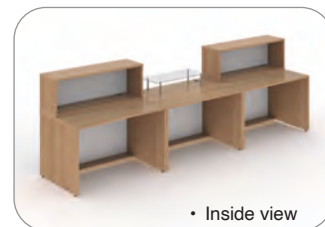

Denver Large Straight Reception Unit

• Inside view

CONTAINS

- 1 x **RU8GS-S** - Straight glass shelf 790mm
- 2 x **RU12H** - Straight top unit 1200mm
- 3 x **RU12D** - Straight base unit 1200mm

CODE	W	D	H	RRP
DVB06	3600	800	1172	£1763