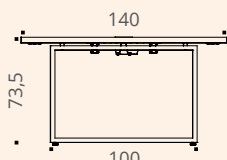

### Return storage unit (depending on version)

The desk and return storage unit are connected by a shortened ribbon leg so that the unit fits perfectly into the desk structure.

### Leg

Metal arch ribbon leg of cross-section 70 x 30 mm, black or chrome epoxy finish.

Desk - front view

Desk - side view

Desk - top view

Conference table side view

Conference table top view

Conference table with extension top view

## TECHNICAL DESCRIPTION

- 38 mm Nitech® honeycomb melamine-coated panels with 3 mm thick inner edging.
- 2 mm thick shock-proof ABS edging.
- Metal arch ribbon leg of cross-section 70 x 30 mm, black or chrome epoxy finish, based on a self-supporting beam system with desk tops raised by spacers.
- The desk is fitted with 2 Ø 80 mm cable ports with a square chrome cover.
- Adjustable screw feet of Ø 25 mm and 10 mm range to compensate for any unevenness in the floor.
- Return storage unit made of 16/25 mm Structurex® melamine-coated panels, composed of 2 compartments or 2 drawers (depending on version). Dim. L 120 / D 56,5 / H 52,5 cm.
- The desk and return storage unit are connected by a 15 cm high shortened ribbon leg which rests perfectly on the return storage unit.
- The conference tables are equipped with double Top Access hatches in central position, in the same finish as the legs.

## Executive DESKS

D 100 CM

		Dim. (cm)	Description	Ref.	Finish
<b>Straight desk</b> D 100 / H 73,5 cm		L 200	Black leg	BG685	+ <input type="checkbox"/>
			Chrome leg	BG686	+ <input type="checkbox"/>
<b>Desk on open storage unit</b>		Overall dimensions D 160 / H 73,5 / L 240 Storage unit D 56,5 / H 52,5 / L 120	Black leg	BY845	+ <input type="checkbox"/>
			Chrome leg	BY846	+ <input type="checkbox"/>
<b>Desk on return storage unit with drawers</b>		Overall dimensions D 160 / H 73,5 / L 240 Storage unit D 56,5 / H 52,5 / L 120	Black leg	BY885	+ <input type="checkbox"/>
			Chrome leg	BY886	+ <input type="checkbox"/>