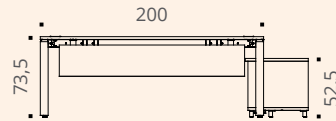

Desk - front view