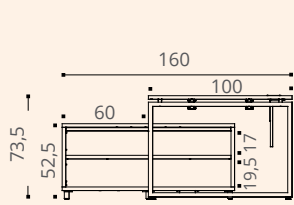

### Return storage unit (depending on version)

The desk and return storage unit are connected by a shortened ribbon leg so that the unit fits perfectly into the desk structure.

### Leg

Metal arch ribbon leg of cross-section 70 x 30 mm, black or chrome epoxy finish.

Desk - front view

Desk - side view

Desk - top view

Conference table side view

Conference table top view

Conference table with extension top view

## TECHNICAL DESCRIPTION

- 38 mm Nitech® honeycomb melamine-coated panels with 3 mm thick inner edging.
- 2 mm thick shock-proof ABS edging.
- Metal arch ribbon leg of cross-section 70 x 30 mm, black or chrome epoxy finish, based on a self-supporting beam system with desk tops raised by spacers.
- The desk is fitted with 2 Ø 80 mm cable ports with a square chrome cover.
- Adjustable screw feet of Ø 25 mm and 10 mm range to compensate for any unevenness in the floor.
- Return storage unit made of 16/25 mm Structurex® melamine-coated panels, composed of 2 compartments or 2 drawers (depending on version). Dim. L 120 / D 56,5 / H 52,5 cm.
- The desk and return storage unit are connected by a 15 cm high shortened ribbon leg which rests perfectly on the return storage unit.
- The conference tables are equipped with double Top Access hatches in central position, in the same finish as the legs.

## Executive DESKS

D 100 CM

		Dim. (cm)	Description	Ref.	Finish
<b>Straight desk</b> D 100 / H 73,5 cm		L 200	Black leg	BG685	+ <input type="checkbox"/>
			Chrome leg	BG686	+ <input type="checkbox"/>
<b>Desk on open storage unit</b>		Overall dimensions D 160 / H 73,5 / L 240 Storage unit D 56,5 / H 52,5 / L 120	Black leg	BY845	+ <input type="checkbox"/>
			Chrome leg	BY846	+ <input type="checkbox"/>
<b>Desk on return storage unit with drawers</b>		Overall dimensions D 160 / H 73,5 / L 240 Storage unit D 56,5 / H 52,5 / L 120	Black leg	BY885	+ <input type="checkbox"/>
			Chrome leg	BY886	+ <input type="checkbox"/>