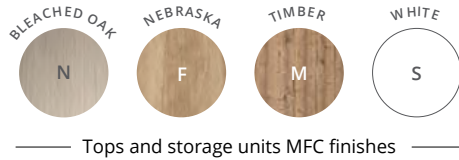

CHARACTERISTICS

PRESTIGE

Top

38 mm Nitech® honeycomb melamine-coated panels. 2 mm thick shock-proof ABS edging.