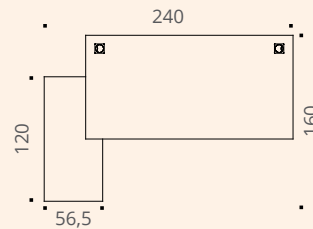

### Leg

Metal arch ribbon leg of cross-section 70 x 30 mm, black or chrome epoxy finish.

Desk - front view

Desk - side view

Desk - top view

Conference table side view

Conference table top view

Conference table with extension top view

## TECHNICAL DESCRIPTION

- 38 mm Nitech® honeycomb melamine-coated panels with 3 mm thick inner edging.
- 2 mm thick shock-proof ABS edging.
- Metal arch ribbon leg of cross-section 70 x 30 mm, black or chrome epoxy finish, based on a self-supporting beam system with desk tops raised by spacers.
- The desk is fitted with 2 Ø 80 mm cable ports with a square chrome cover.
- Adjustable screw feet of Ø 25 mm and 10 mm range to compensate for any unevenness in the floor.
- Return storage unit made of 16/25 mm Structurex® melamine-coated panels, composed of 2 compartments or 2 drawers (depending on version). Dim. L 120 / D 56,5 / H 52,5 cm.
- The desk and return storage unit are connected by a 15 cm high shortened ribbon leg which rests perfectly on the return storage unit.
- The conference tables are equipped with double Top Access hatches in central position, in the same finish as the legs.