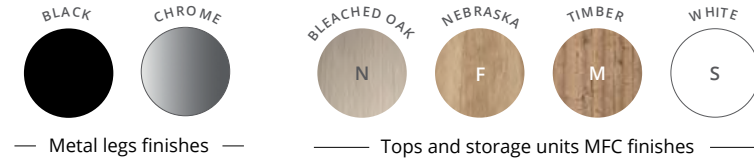

PRESTIGE

Executive DESKS

D 100 CM

		Dim. (cm)	Description	Ref.	Finish
Straight desk D 100 / H 73,5 cm		L 200	Black leg	BG685	+ ☐
			Chrome leg	BG686	+ ☐
Desk on open storage unit		Overall dimensions D 160 / H 73,5 / L 240 Storage unit D 56,5 / H 52,5 / L 120	Black leg	BY845	+ ☐
			Chrome leg	BY846	+ ☐
Desk on return storage unit with drawers		Overall dimensions D 160 / H 73,5 / L 240 Storage unit D 56,5 / H 52,5 / L 120	Black leg	BY885	+ ☐
			Chrome leg	BY886	+ ☐

► Option

		Dim. (cm)	Description	Ref.	Finish
Structurex® suspended modesty panel L 166 cm		For L 200 H 28 cm H 33 cm desk-mounted	Black brackets	DA175	+ ☐
			Chrome brackets	DA176	+ ☐