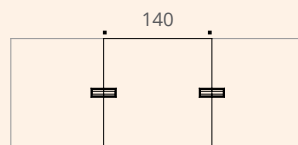

### Leg

Metal arch ribbon leg of cross-section 70 x 30 mm, black or chrome epoxy finish.

Desk - front view

Desk - side view

Desk - top view

Conference table side view

Conference table top view

Conference table with extension top view

## TECHNICAL DESCRIPTION

- 38 mm Nitech® honeycomb melamine-coated panels with 3 mm thick inner edging.
- 2 mm thick shock-proof ABS edging.
- Metal arch ribbon leg of cross-section 70 x 30 mm, black or chrome epoxy finish, based on a self-supporting beam system with desk tops raised by spacers.
- The desk is fitted with 2 Ø 80 mm cable ports with a square chrome cover.
- Adjustable screw feet of Ø 25 mm and 10 mm range to compensate for any unevenness in the floor.
- Return storage unit made of 16/25 mm Structurex® melamine-coated panels, composed of 2 compartments or 2 drawers (depending on version). Dim. L 120 / D 56,5 / H 52,5 cm.
- The desk and return storage unit are connected by a 15 cm high shortened ribbon leg which rests perfectly on the return storage unit.
- The conference tables are equipped with double Top Access hatches in central position, in the same finish as the legs.