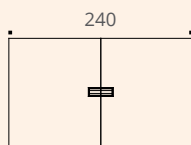

### Leg

Metal arch ribbon leg of cross-section 70 x 30 mm, black or chrome epoxy finish.

Desk - front view

Desk - side view

Desk - top view

Conference table side view

Conference table top view

Conference table with extension top view

## TECHNICAL DESCRIPTION

- 38 mm Nitech® honeycomb melamine-coated panels with 3 mm thick inner edging.
- 2 mm thick shock-proof ABS edging.
- Metal arch ribbon leg of cross-section 70 x 30 mm, black or chrome epoxy finish, based on a self-supporting beam system with desk tops raised by spacers.
- The desk is fitted with 2 Ø 80 mm cable ports with a square chrome cover.
- Adjustable screw feet of Ø 25 mm and 10 mm range to compensate for any unevenness in the floor.
- Return storage unit made of 16/25 mm Structurex® melamine-coated panels, composed of 2 compartments or 2 drawers (depending on version). Dim. L 120 / D 56,5 / H 52,5 cm.
- The desk and return storage unit are connected by a 15 cm high shortened ribbon leg which rests perfectly on the return storage unit.
- The conference tables are equipped with double Top Access hatches in central position, in the same finish as the legs.