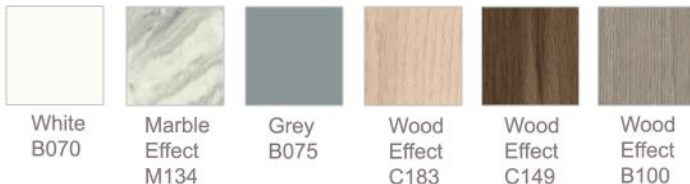

Table & Bench Colour

Frame Colours