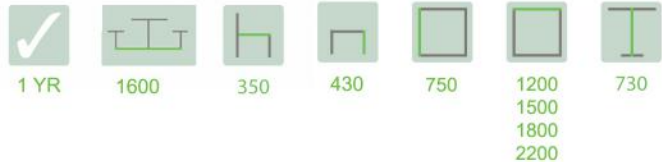

outdoor

PARC Dining Bench (outdoors)

Our fixed outdoor breakout seating allows you to enjoy the PARC, whatever the weather!

- Weather resistant table top
- 12mm thick Compact grade laminate with black core edge as standard
- Sturdy 50mm x 50mm under frame
- Delivered fully assembled and ready to use
- UK Manufactured

Table & Bench Colour

Frame Colours