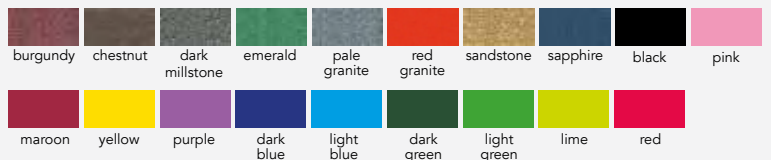

FEATURES

- Maintenance free
- Ready assembled
- Ground fixing bolts for hard surfaces
- Environmentally friendly, made from recyclable plastic
- Hygienic, easy to clean
- Vandal resistant
- UV stable

All products are available in Stone Effect, Plain and Multi-coloured (assorted plain colours)

Please note that all struts are made from 100% recycled material and are available in black only.

Colours available: Stone effect and Plain

Premier Table and Bench Sets

6 Person Bench Set

8 Person Bench Set