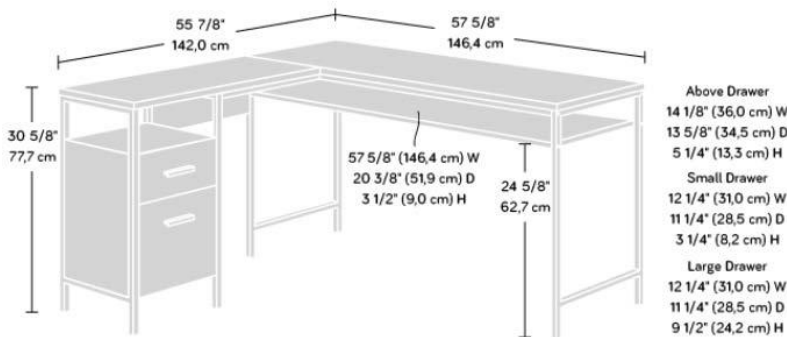

## MARKET L SHAPED DESK

### PRODUCT SHEET

- Contemporary home office L-shaped desk in Rich Walnut finish with Slate Grey accents
- Large desk and return provides a generous working area
- Lightweight yet strong and durable 1" desktop
  - Filing drawer with full extension slides for letter-size hanging files
- Storage drawer with metal runners and safety stops
  - Two open shelves for additional storage
- Durable, powder coated metal frame with wire mesh shelf
  - 360 degree finish for versatile placement

Width (desktop)	146.4 cm
Depth (desktop)	142 cm
Height	77.7 cm
Carton Height	167.8 cm
Carton Width	60.7 cm
Carton Depth	16.7 cm
Box Volume	0.170 cbm
Weight (gross)	37.7 kg