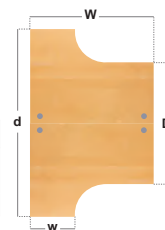

- Two straight 600mm desks back-to-back, both with single cable access ports
- Fully welded H-Frame leg design with shared leg and modesty panel

Back-to-Back Desks 1600mm

CODE	W	D	H	RRP
MB816B	800	1600	725	£487
MB1016B	1000	1600	725	£501
MB1216B	1200	1600	725	£511
MB1416B	1400	1600	725	£537
MB1616B	1600	1600	725	£550
MB1816B	1800	1600	725	£710

- Two straight 800mm desks back-to-back, two cable ports (MB816/1016B only 1)
- Fully welded H-Frame leg design with shared leg and modesty panel

Back-to-Back Wave Desks

CODE	W	D	H	d	RRP
MB14WB	1400	1600	725	1980	£678
MB16WB	1600	1600	725	1980	£740

- Two wave desks in a back-to-back cluster
- H-Frame legs are shared between desks with a modesty panel

Back-to-Back Ergonomic Desks

CODE	W	D	H	w	d	RRP
MB14EB	1400	1600	725	600	2400	£911
MB16EB	1600	1600	725	600	2400	£987
MB18EB	1800	1600	725	600	2400	£1097