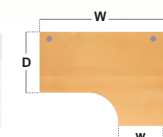

- Modern right hand wave desktops for a larger working area with H-frame leg
- Use individually or side-by-side with the left hand desk for a full wave effect

Left Hand Ergonomic Desks

CODE	W	D	H	w	d	RRP
MB14EL	1400	800	725	600	1200	£476
MB16EL	1600	800	725	600	1200	£511
MB18EL	1800	800	725	600	1200	£569

- Ergonomic left hand desktops with full H-Frame leg return
- Ideal to fit into corners or cluster together to maximise office space

Right Hand Ergonomic Desks

CODE	W	D	H	w	d	RRP
MB14ER	1400	800	725	600	1200	£476
MB16ER	1600	800	725	600	1200	£511
MB18ER	1800	800	725	600	1200	£569