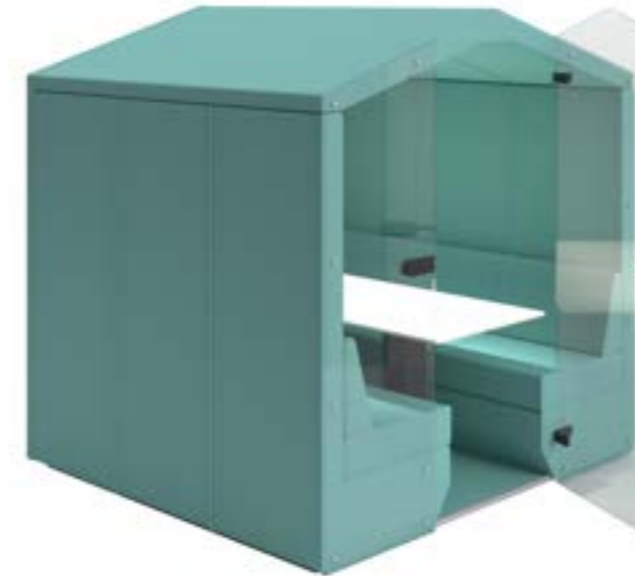

KUDDLE 6 SEAT GLASS RETREAT