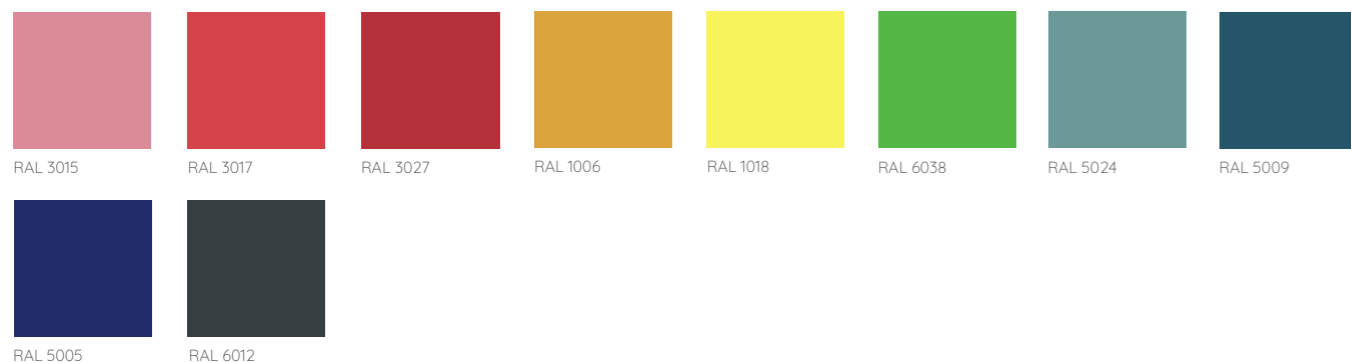

FINISHES

WHITE	BLACK
WH	BK

	Description	RRP
FKPORTHOLE	Den porthole	£358.00

KUDDLE FABRIC & FITTINGS

STANDARD TABLE TOP FINISHES

We can supply both black and white top finishes as standard.

Black

White

PREMIUM TABLE TOP FINISHES

With longer lead times, we will be able to offer over 200 premium top finishes to create a fully bespoke service. Take a look below at just some of the premium finishes we have to offer.

// SCAN

Scan the QR code to view the full range

STANDARD METAL FRAME & TABLE LEG FINISHES

Our metal legs are available with a black or white powder coat finish as standard.

Black

White

PREMIUM METAL FRAME & TABLE LEG FINISHES

We are also able to match the powder coating to most RAL colours. Please get in touch for more information.

KUDDLE FABRIC BANDS

BAND ZERO

- Camira Era
- Camira Rivet

BAND ONE

- Camira Canopy
- Camira Castello
- Camira Château
- Camira Era 170
- Camira Gravity
- Camira Manhattan
- Camira Urban
- Camira Velocity
- Camira Vita
- Camira X2
- Camira Xtreme
- Panaz Cadet