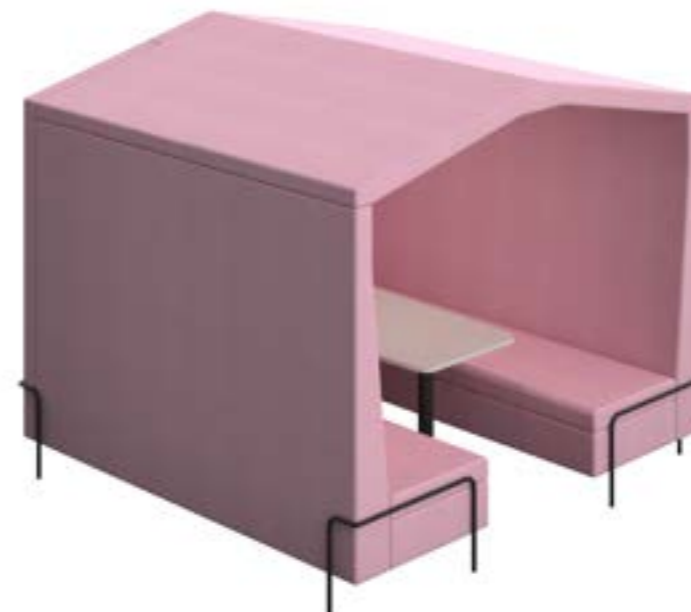

FABRIC FINISH

KUDDLE 6 SEAT OPEN RETREAT