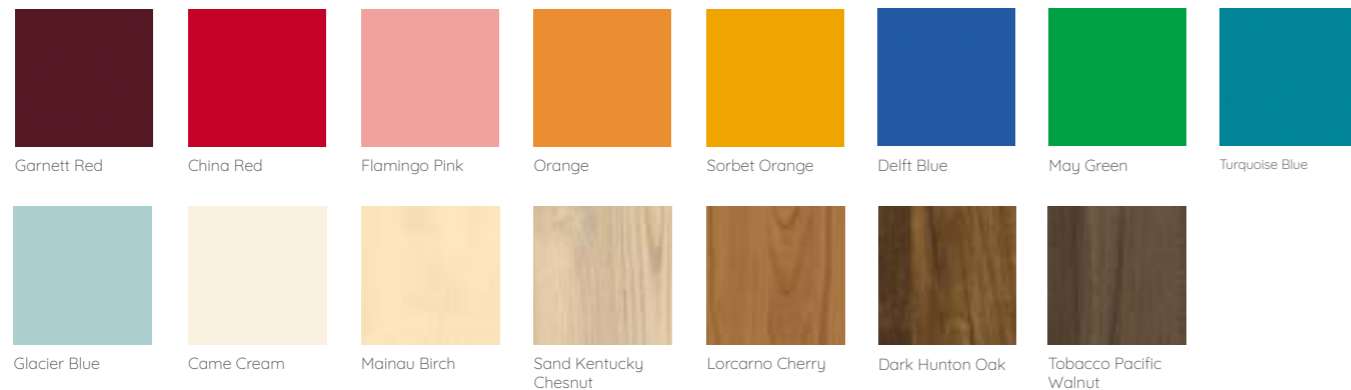

FINISHES

WHITE	BLACK
WH	BK

	Description	RRP
FKPORTHOLE	Den porthole	£358.00

KUDDLE FABRIC & FITTINGS

STANDARD TABLE TOP FINISHES

We can supply both black and white top finishes as standard.

Black

White

PREMIUM TABLE TOP FINISHES

With longer lead times, we will be able to offer over 200 premium top finishes to create a fully bespoke service. Take a look below at just some of the premium finishes we have to offer.