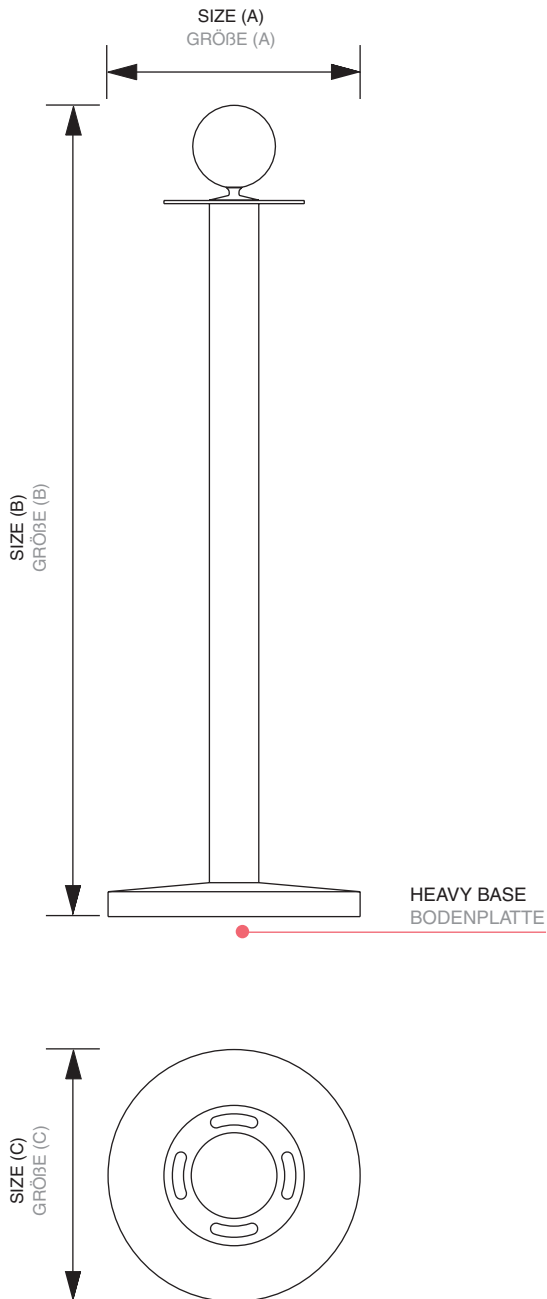

PRODUCT SHEET

Barrier Rope Stand

HOSPITALITY SPACE EQUIPMENT > QUEUE & GUIDANCE SYSTEMS