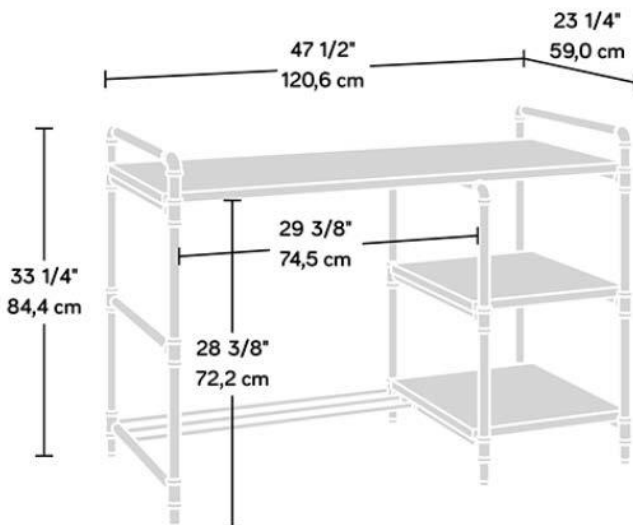

IRON FOUNDRY DESK

PRODUCT SHEET

'Steam punk' style desk in Checked Oak finish

- Contemporary, 'pipework' frame
 - Spacious work area
 - Sturdy 1" thick shelves
- Two lower shelves for additional storage
- 360 degree finish for versatile placement

Open Shelves
 14 3/8" (36,5 cm) W
 20 5/8" (52,5 cm) D
 11 3/8" (29,0 cm) H

Width	120.6 cm
Depth	59 cm
Height	84.4 cm
Carton Height	23.9 cm
Carton Width	66 cm
Carton Depth	134 cm
Box Volume	0.211 cbm
Weight (gross)	25.5 kg

N.B: All measurements are approximate