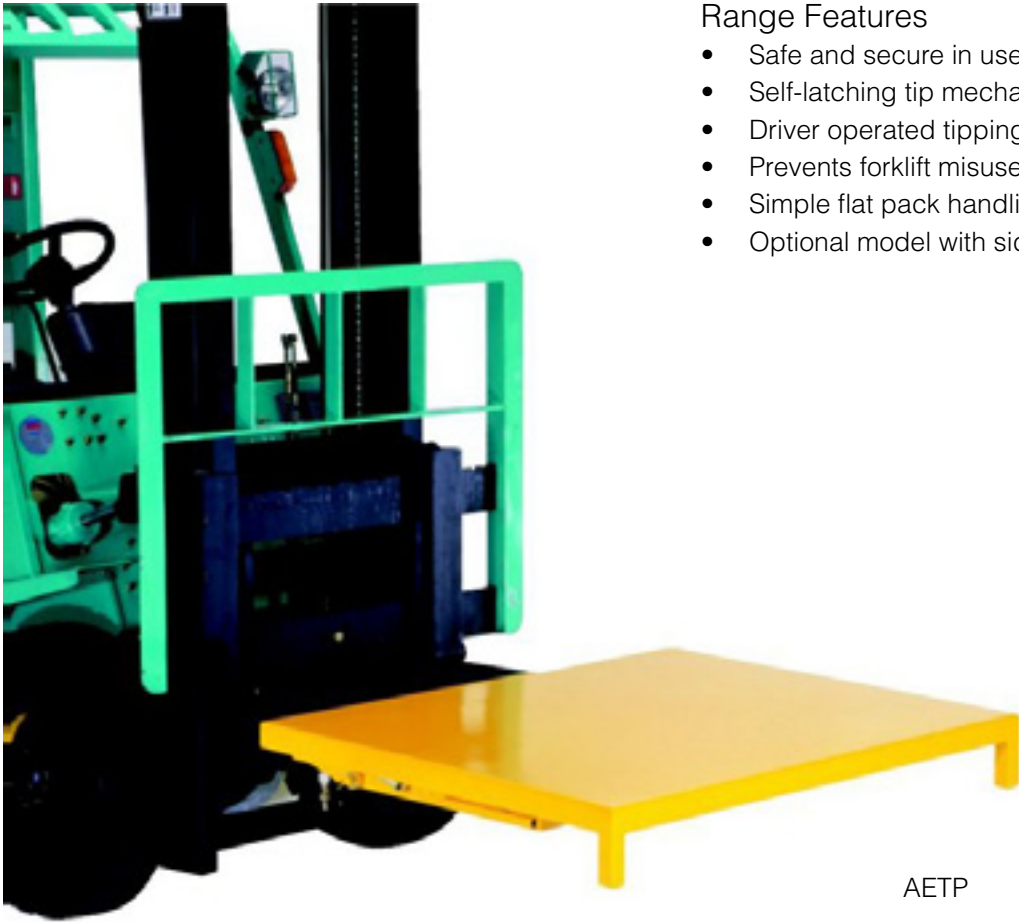

Tipping Pallet

Making flat packed waste easier to handle

Range Features

- Safe and secure in use
- Self-latching tip mechanism
- Driver operated tipping
- Prevents forklift misuse
- Simple flat pack handling
- Optional model with sides and back available

AETP

Code

AETP

Dimensions

1250 mm(W) x 1000 mm(D) x 160mm(H)