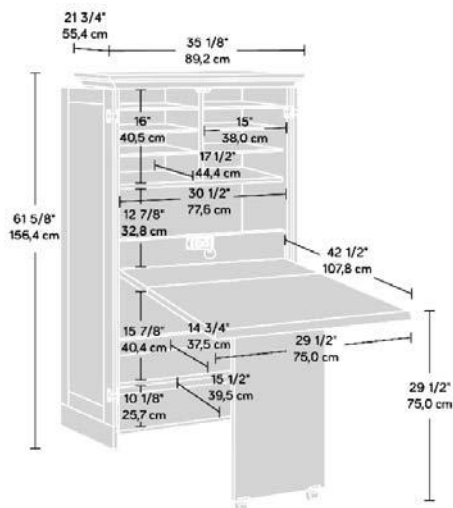

HIDEAWAY OFFICE / CRAFT STATION

- Hideaway office / craft station in Antiqued White finish
- Louvre-detailed doors conceal office or craft supplies
- Centre shelf pulls down to create a table with drop leaf extension
 - Generous working area
- Cubbyhole storage with six adjustable shelves
- Lower slide-out shelf with metal runners and safety stops
 - Cord management
 - 360° all round finish

Width	89.2 cm
Depth	39.5 cm
Height	156.4 cm
Carton Height – carton 1	183.5 cm
- carton 2	171.8 cm
Carton Width – carton 1	71.8 cm
- carton 2	54 cm
Carton Depth – carton 1	11.6 cm
- carton 2	11 cm
Box Volume	0.254 cbm
Weight (gross)	94.1 kg

N.B: All measurements are approximate