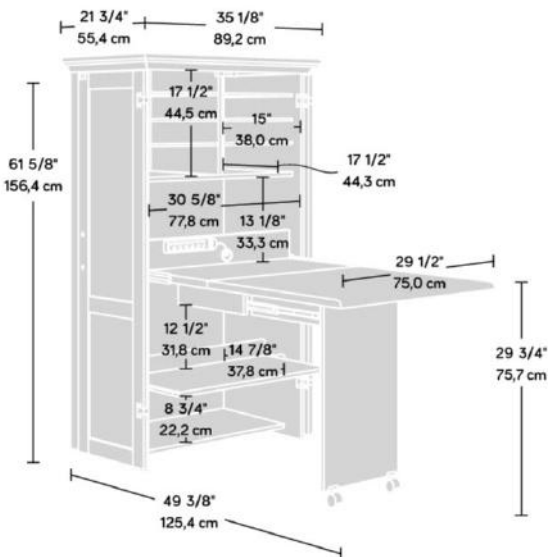

HIDEWAY COTSWOLD OFFICE/CRAFT STATION

- Contemporary hideaway office / craft station in Soft White finish
 - Double doors conceal office or craft supplies
 - Centre shelf pulls down to create a table with drop leaf extension
 - Generous working area
 - Cubbyhole storage with six adjustable shelves
 - Lower slide-out shelf with metal runners and safety stops
 - Cord management
 - 360° all round finish
 - *NB- this product includes an American 6-Gang extension as it is made in the USA. If purchasing this product, please discard this through your normal recycling and simply purchase a UK 6-Gang extension*

Width	89.2 cm
Depth	55.4 cm
Height	156.4 cm
Carton Height – carton 1	13.3 cm
- carton 2	13.3 cm
Carton Width – carton 1	167.6 cm
- carton 2	105.6 cm
Carton Depth – carton 1	53.7 cm
- carton 2	71.6 cm
Box Volume	0.220 cbm
Weight (gross)	85.2 kg

N.B: All measurements are approximate