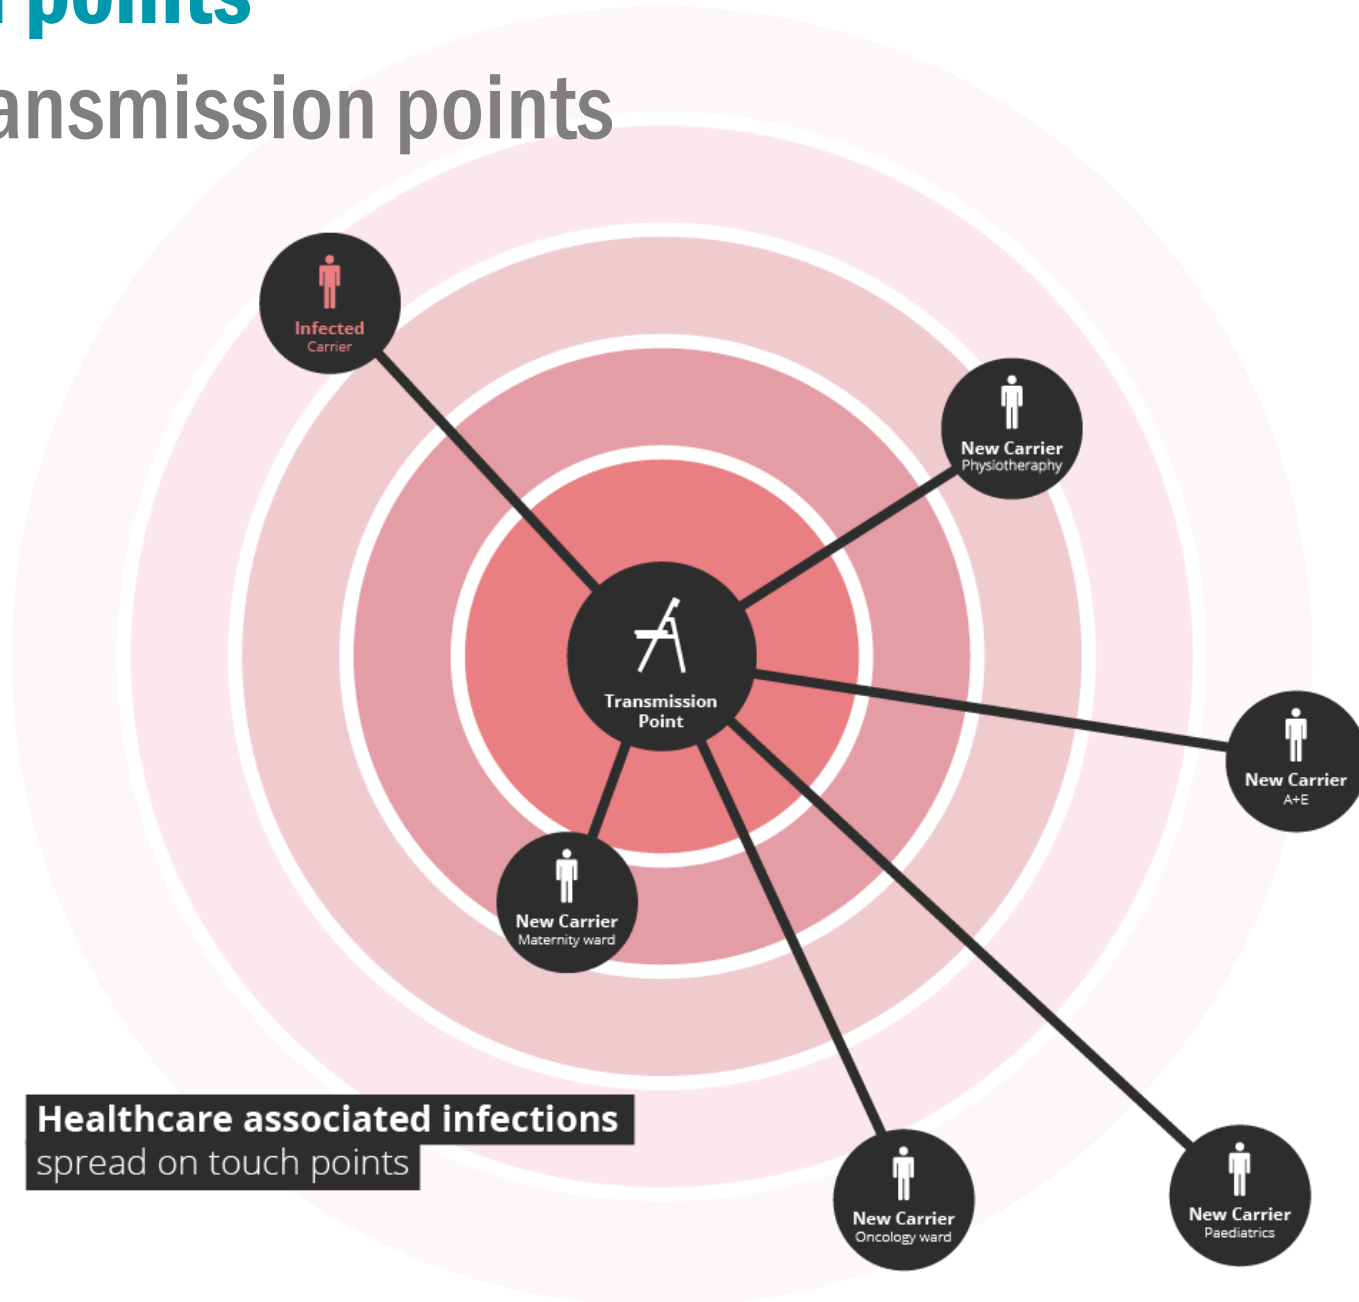

Touch points

are transmission points

Healthcare associated infections
spread on touch points

Furniture traps dirt and harbours bacteria

Available from Merlin Industrial Products - 01752 690622 - sales@mipl.uk

Easy clean, antimicrobial

The easiest to clean chair

in the world, by design

Non-porous
Dirt can't embed

Wipe clean
No dirt traps
No corners

Efficient
Reduced cleaning
times

**“Without doubt the fastest and easiest
chair to wipe clean”**

NHS Cleaner

Easy clean

increases bacterial removal

Standard
Detergents

Extreme
Actichlor
Tristle Fuse

Deep Clean
Steam clean

**“They’re easy to clean and
easy to move around.”**

Beth, BRI children's hospital, Sister

Ultra strong strength and stability

Strength
Up to 25 stone
capacity

Stability
Wide stable
base

Arm under
14.5 stone loading

The one piece design reduces the risk of the product breaking under extreme abuse.