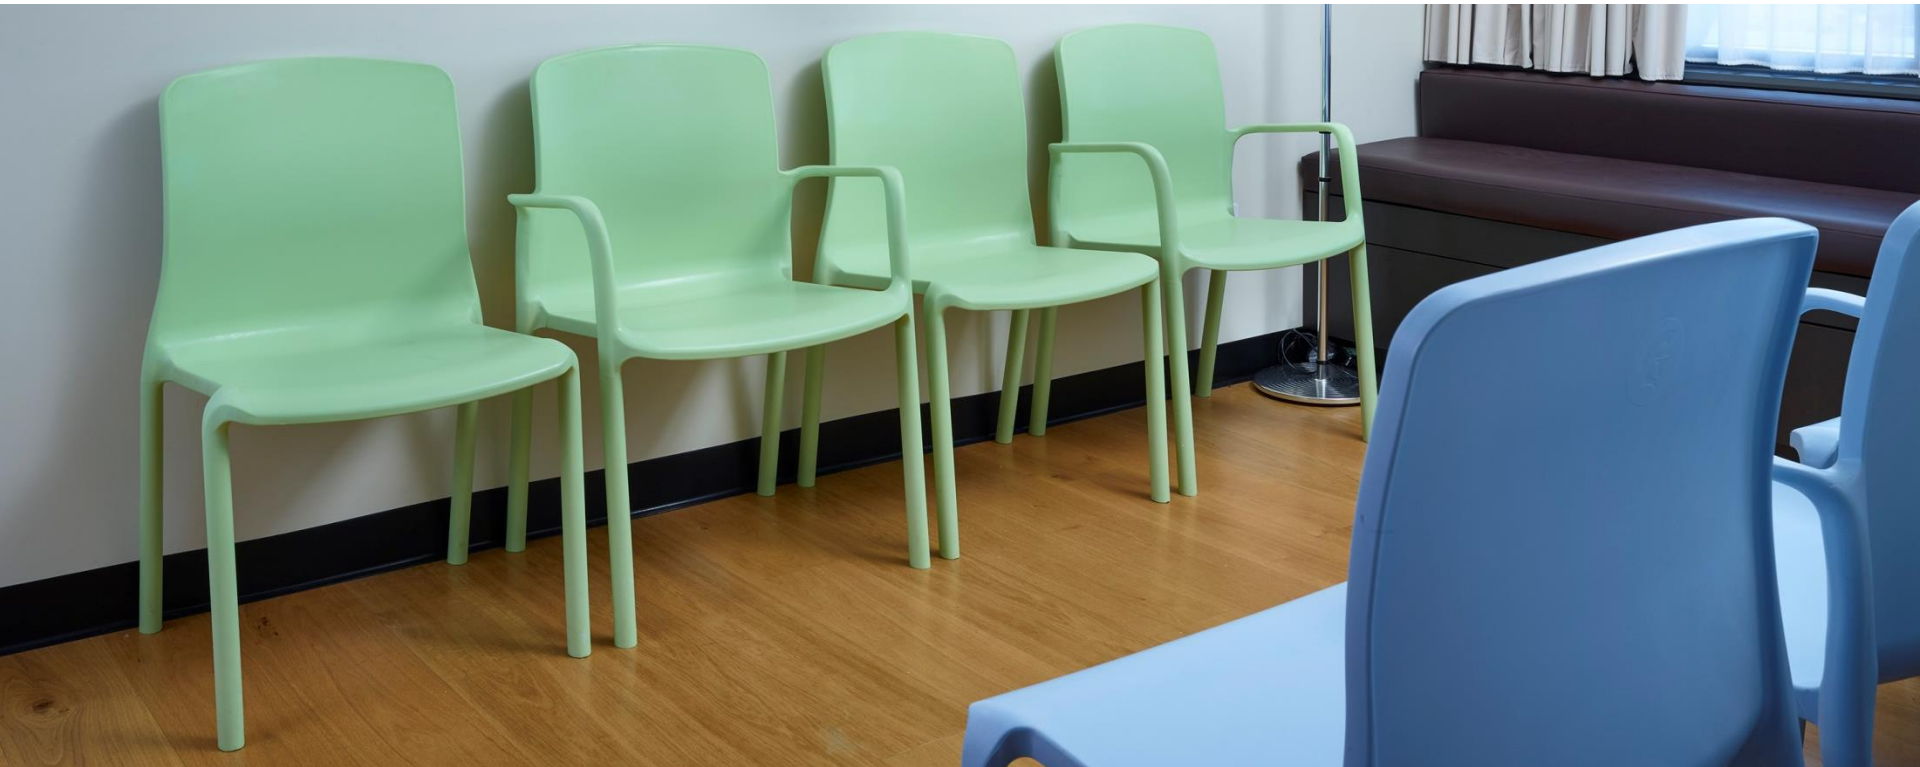

Easy clean, antimicrobial

The easiest to clean chair

in the world, by design

Non-porous
Dirt can't embed

Wipe clean
No dirt traps
No corners

Efficient
Reduced cleaning
times

**“Without doubt the fastest and easiest
chair to wipe clean”**

Antimicrobial protection between cleans

Kills
MRSA
E.Coli

Anti-fungal
Inhibits
growth

One piece
No join lines, tight
corners

**“Stericore seating has demonstrated
excellent antimicrobial activity
against both S.Aureus & E.Coli bacteria.”**

Ultra strong strength and stability

Strength
Up to 25 stone
capacity

Stability
Wide stable
base

Arm under
14.5 stone loading

The one piece design reduces the risk of the product breaking under extreme abuse.