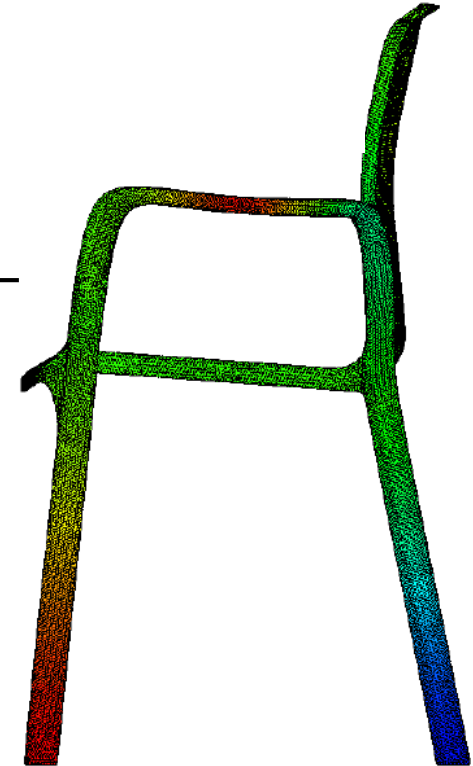

Ultra strong strength and stability

Strength
Up to 25 stone
capacity

Stability
Wide stable
base

Arm under
14.5 stone loading

The one piece design reduces the risk of the product breaking under extreme abuse.