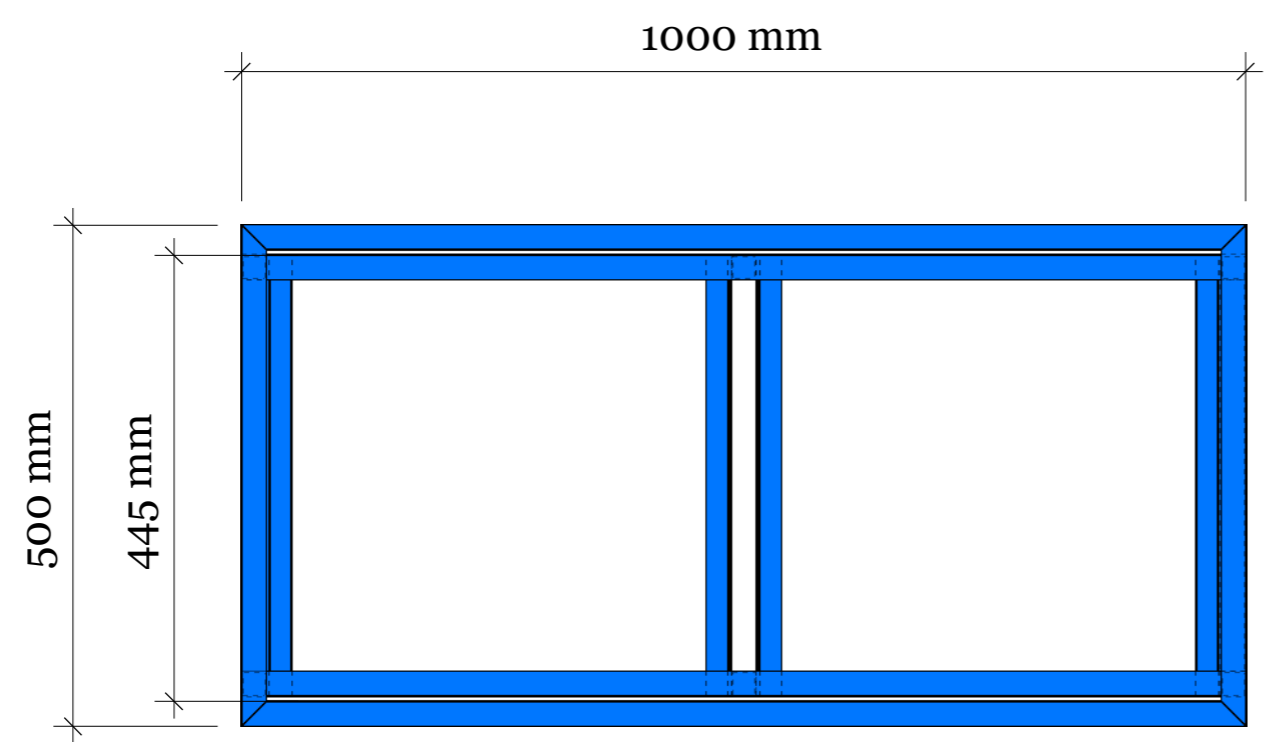

Handle-IT

HI/JD/2YT2470

DIMS

DD/MM/YY	REMARKS
1	...
2	...
3	...
4	...
5	...