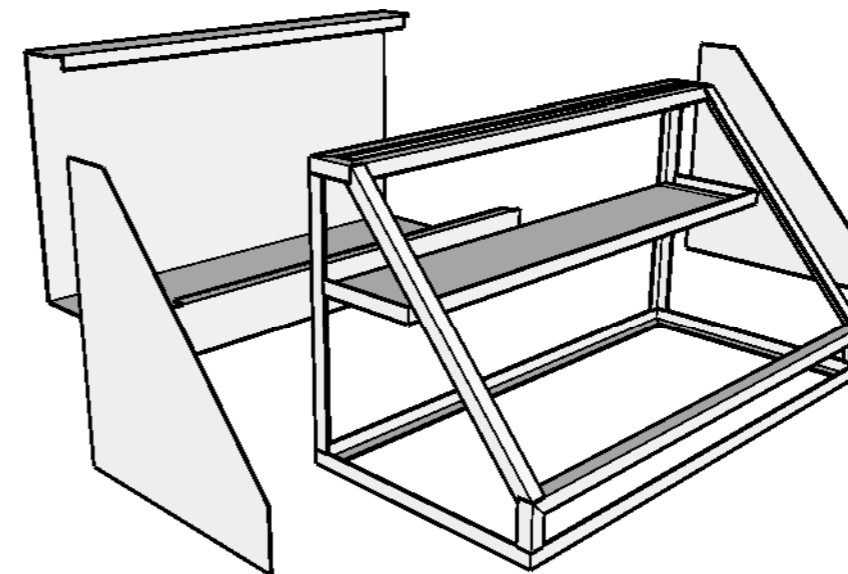

DD/MM/YY	REMARKS
1	...	...
2	...	...
3	...	...
4	...	...
5	...	...

Handle-IT

HI/JD/2YT2470

DIMS

A 05