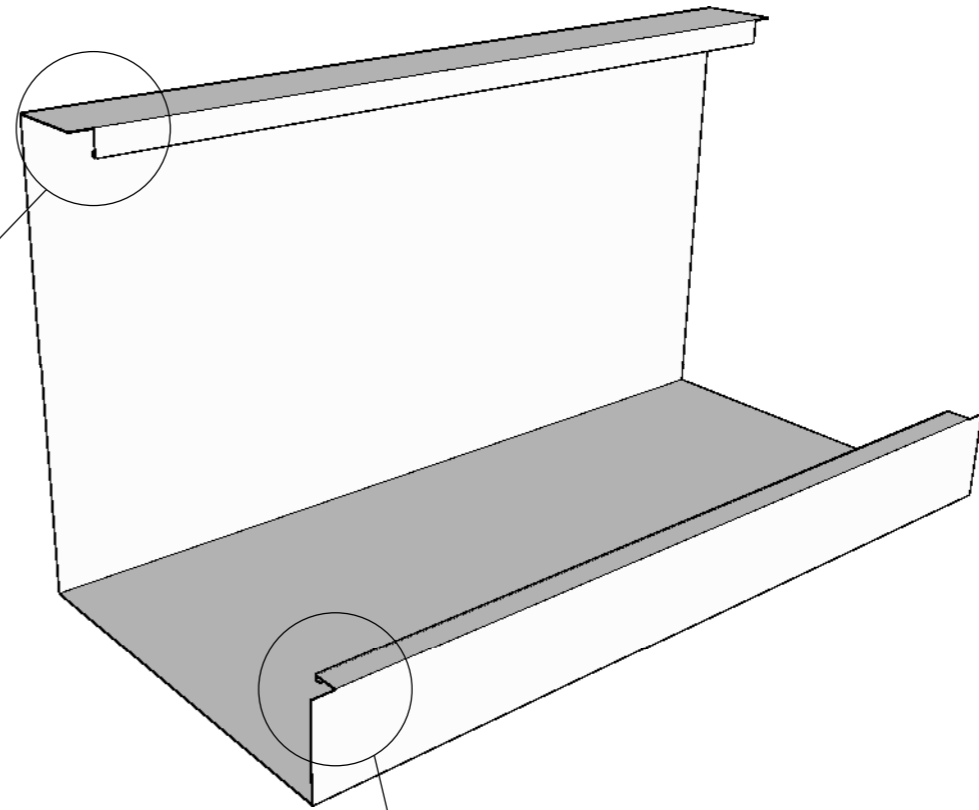

DD/MM/YY	REMARKS
1	...
2	...
3	...
4	...
5	...

Handle-IT

HI/JD/2YT2470

DIMS

A 06