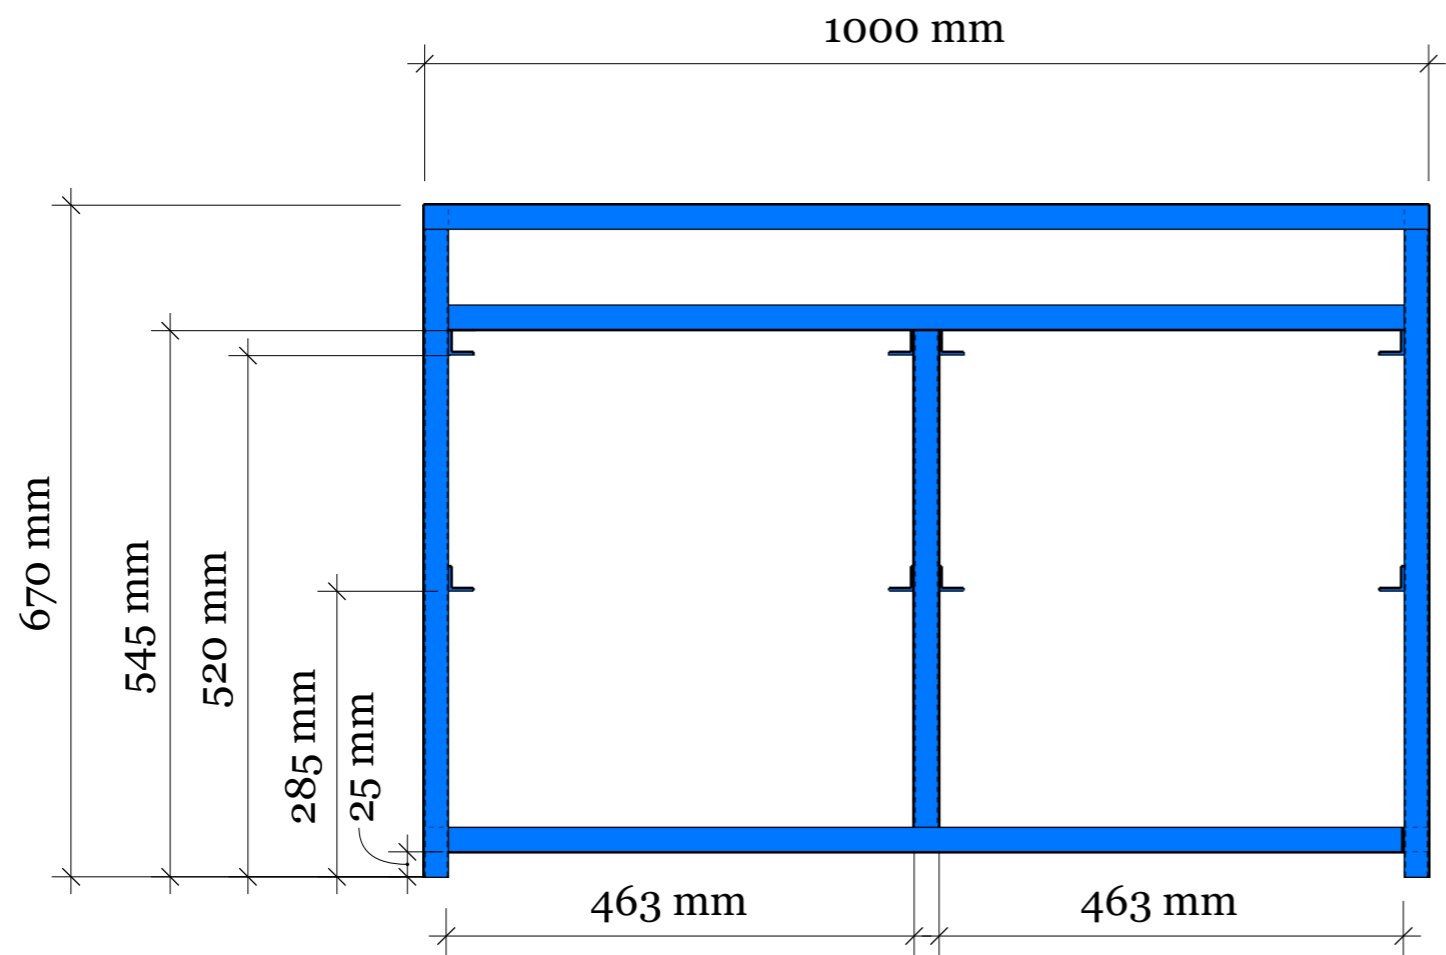

Handle-IT

HI/JD/2YT2470

DIMS

DD/MM/YY	REMARKS
1	...
2	...
3	...
4	...
5	...