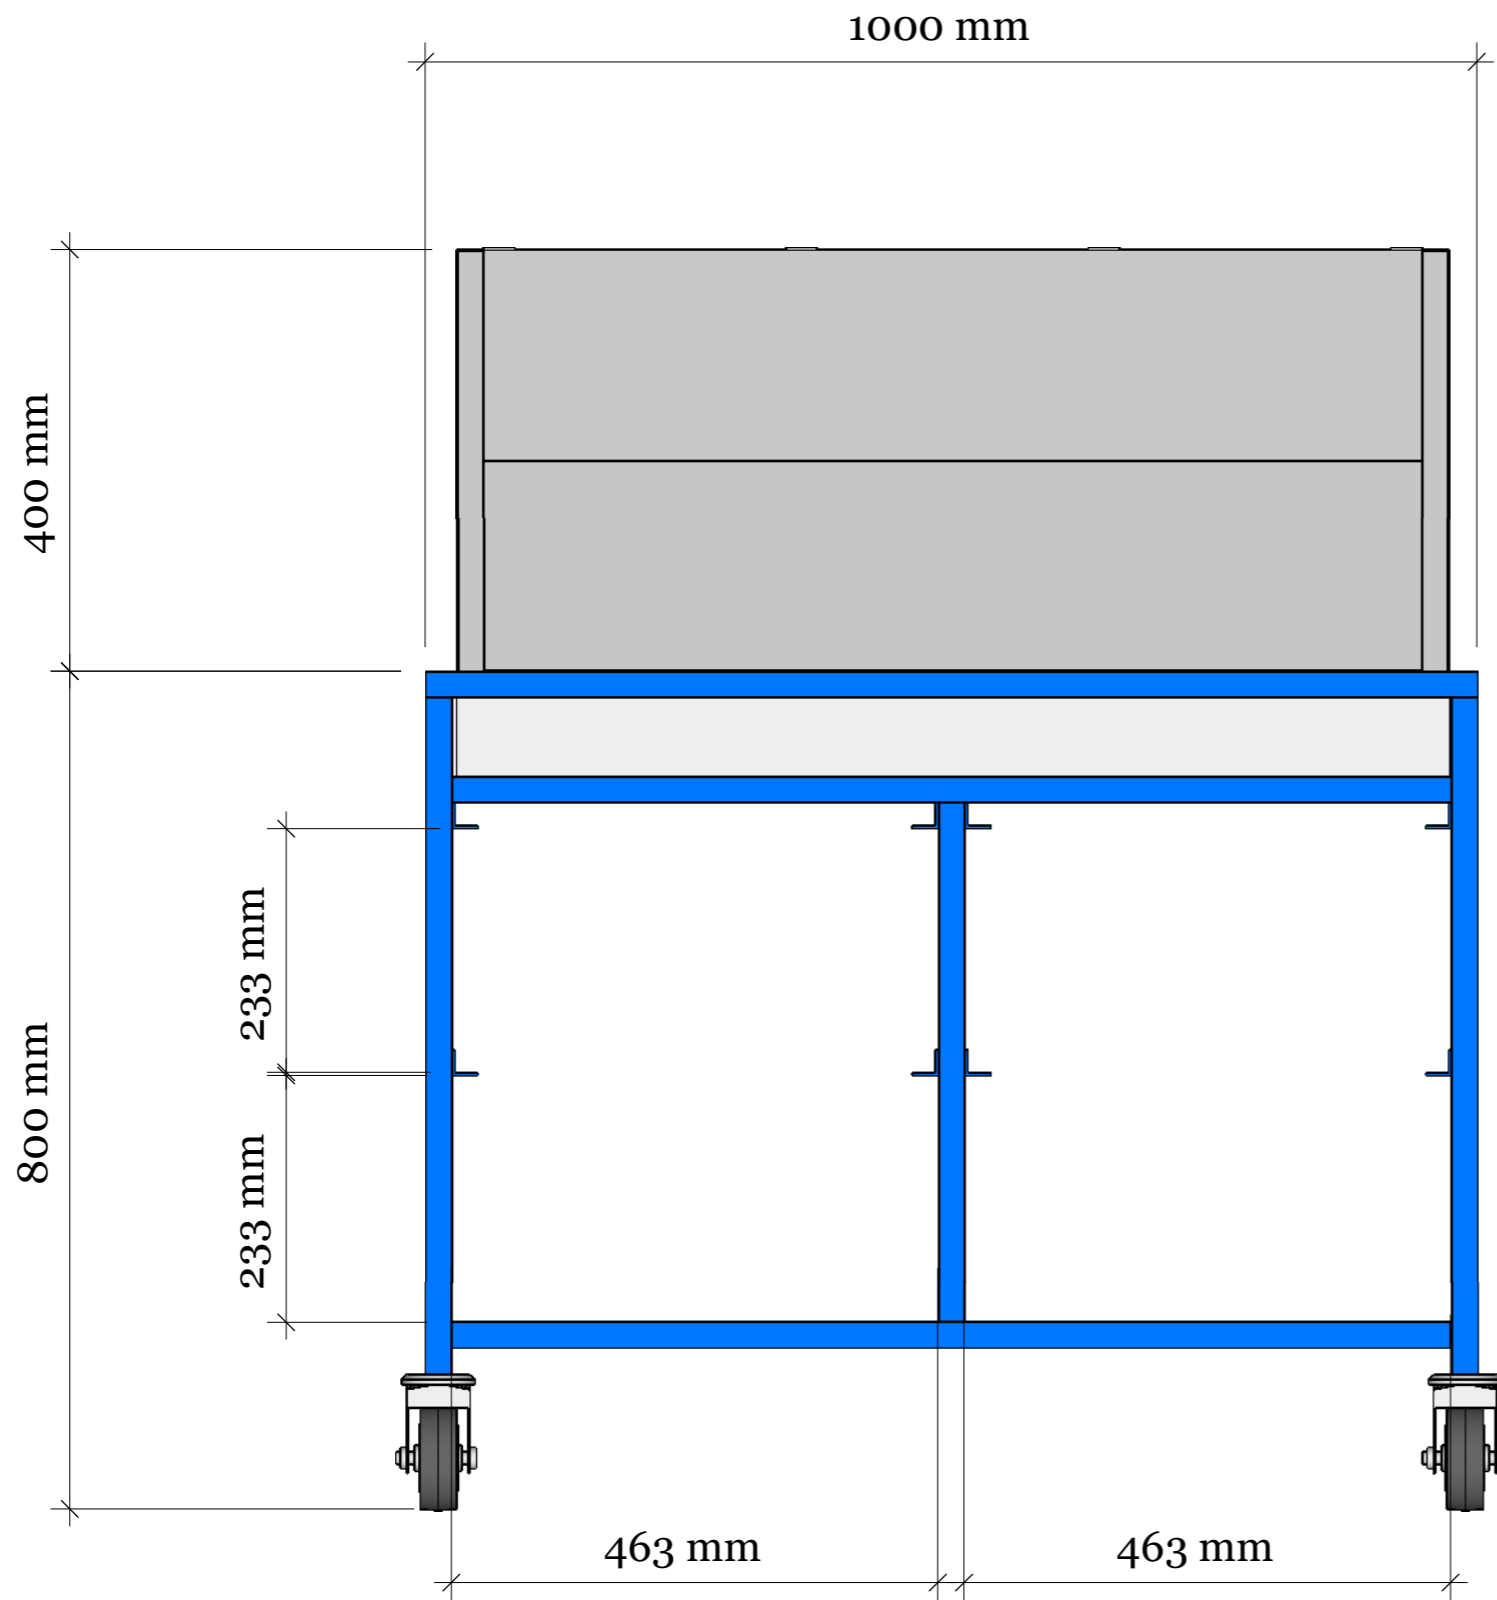

Handle-IT

HI/JD/2YT2470

DIMS

	DD/MM/YY	REMARKS
1
2
3
4
5

Handle-IT		REMARKS	
		DD/MM/YY	...
		1	...
		2	...
		3	...
DIMS		HI/JD/2YT2470	
		4	
		5	
		...	
		...	
A	02		

Handle-IT

HI/JD/2YT2470

DIMS