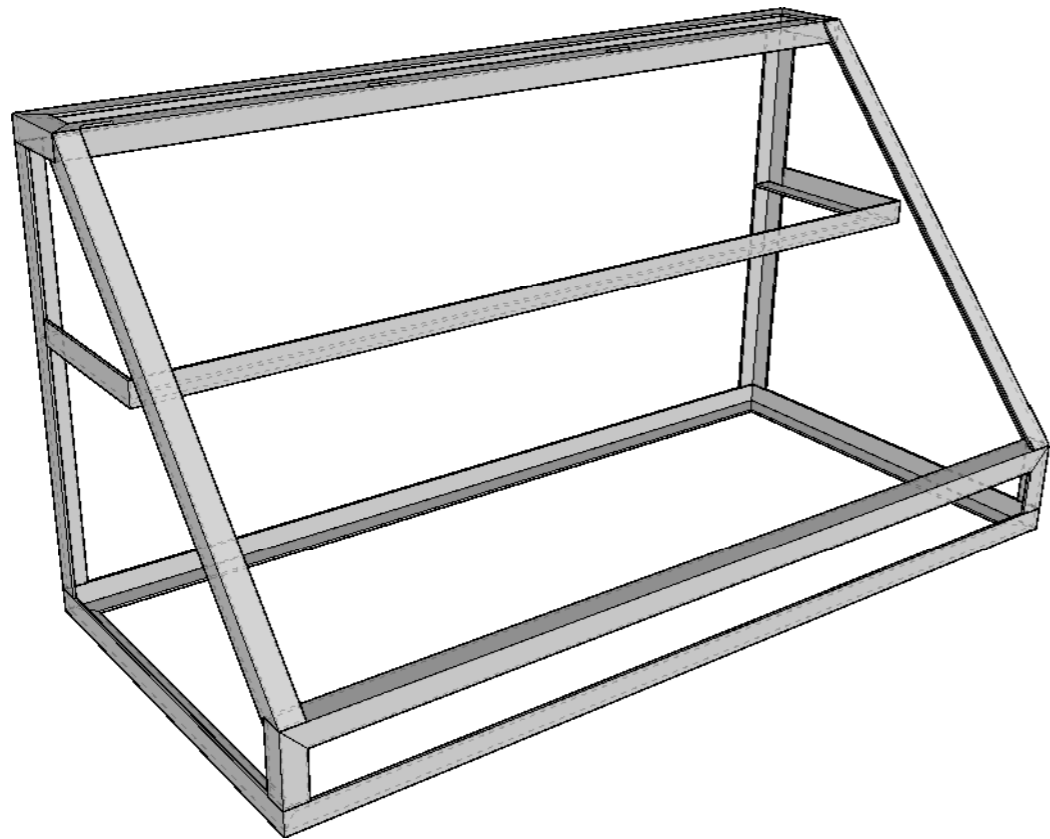

DD/MM/YY	REMARKS
1	...	...
2	...	...
3	...	...
4	...	...
5	...	...

Handle-IT

HI/JD/2YT2470

DIMS

A 05