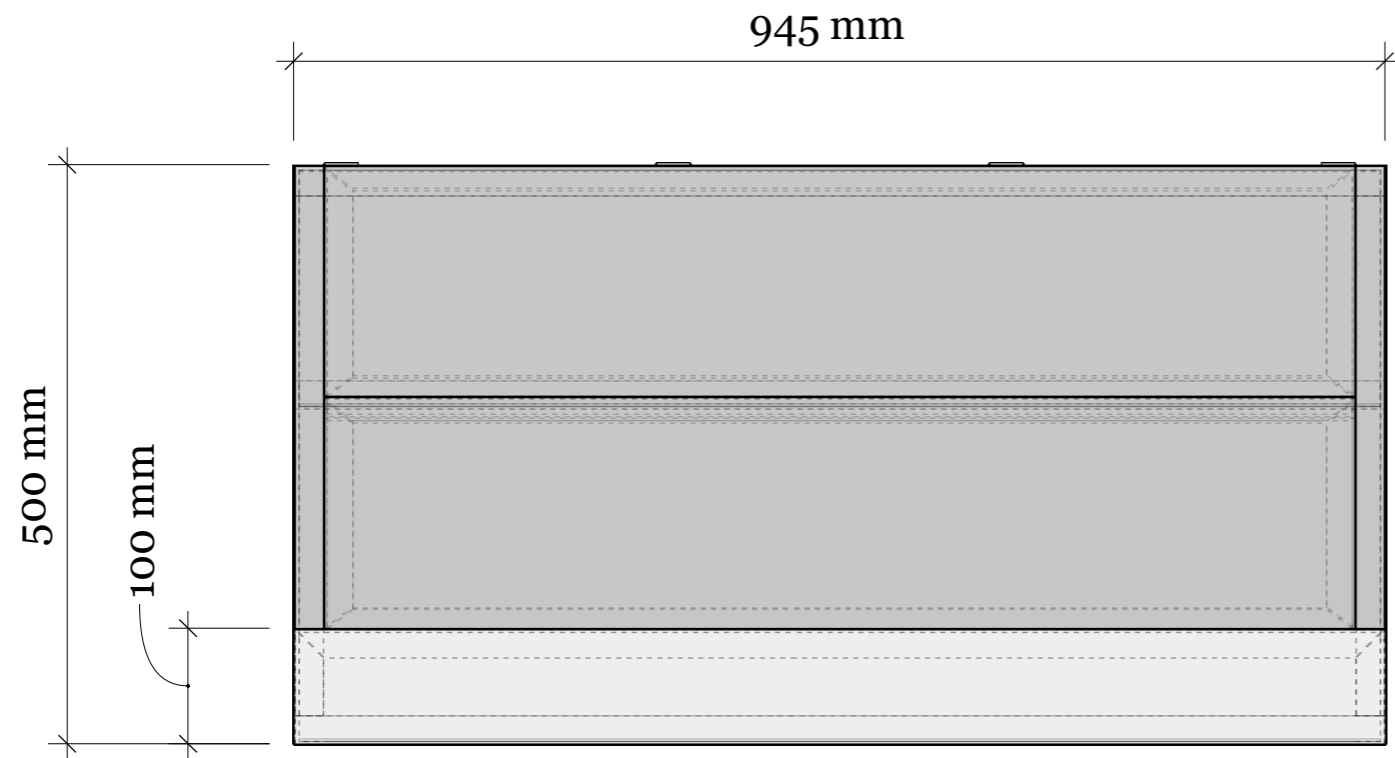

Handle-IT

HI/JD/2YT2470

DIMS

	DD/MM/YY	REMARKS
1
2
3
4
5

Handle-IT		REMARKS	
		DD/MM/YY	...
		1	...
		2	...
		3	...
DIMS		HI/JD/2YT2470	
		4	
		5	
		...	
		...	
A	02		

Handle-IT

HI/JD/2YT2470

DIMS