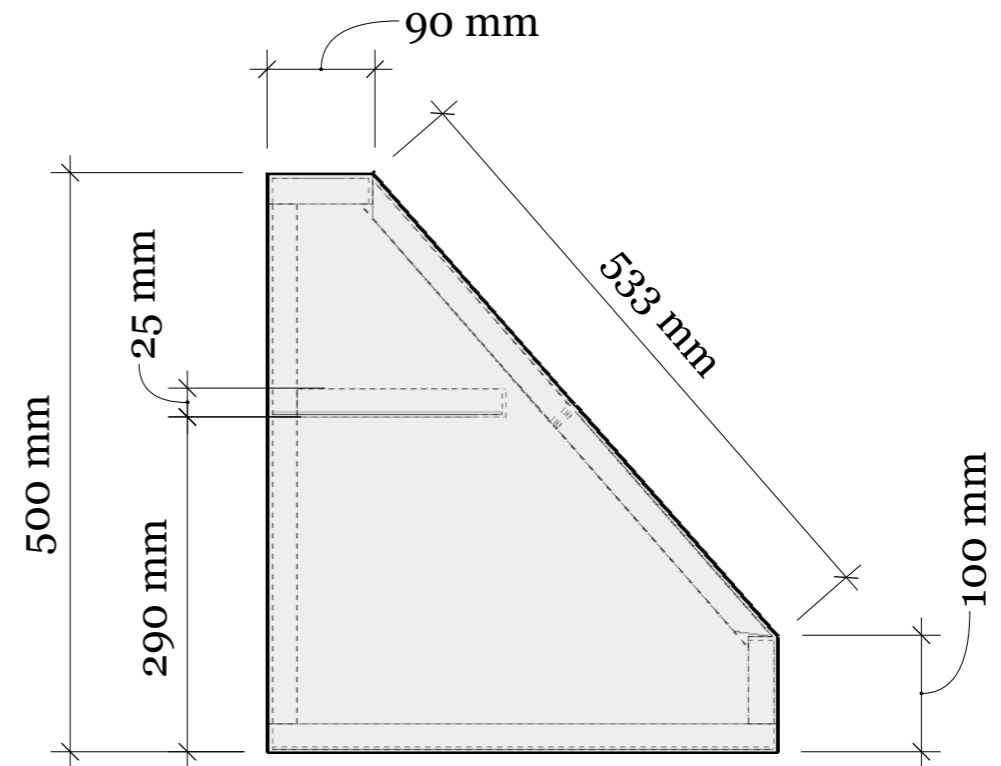

Handle-IT

HI/JD/2YT2470

DIMS

DD/MM/YY	REMARKS
1	...
2	...
3	...
4	...
5	...