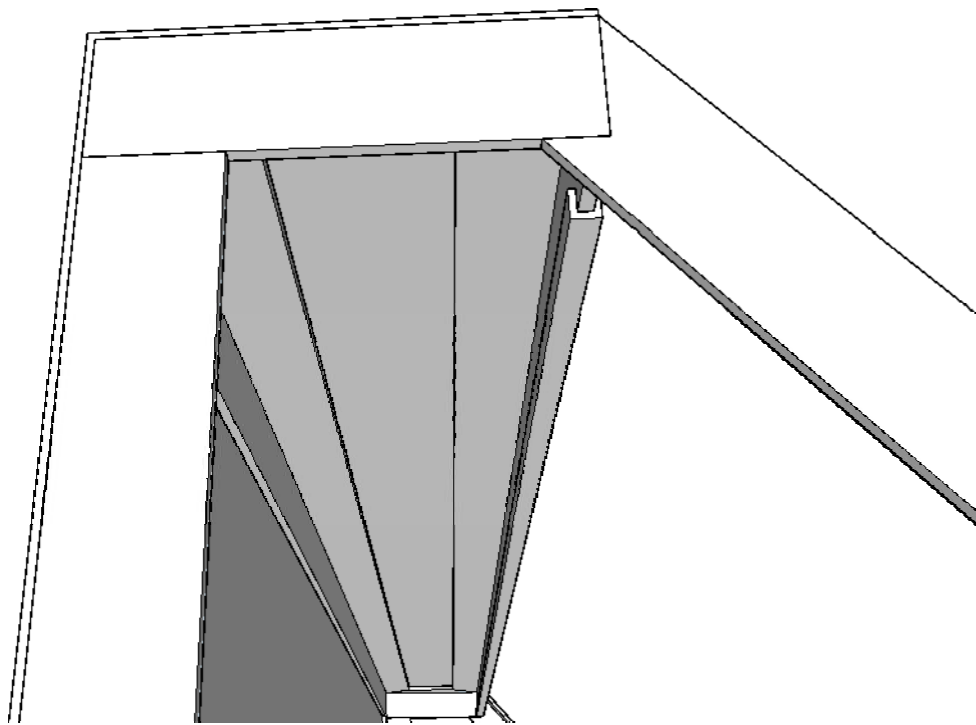

DD/MM/YY	REMARKS
1	...
2	...
3	...
4	...
5	...

Handle-IT

HI/JD/2YT2470

DIMS

A 06