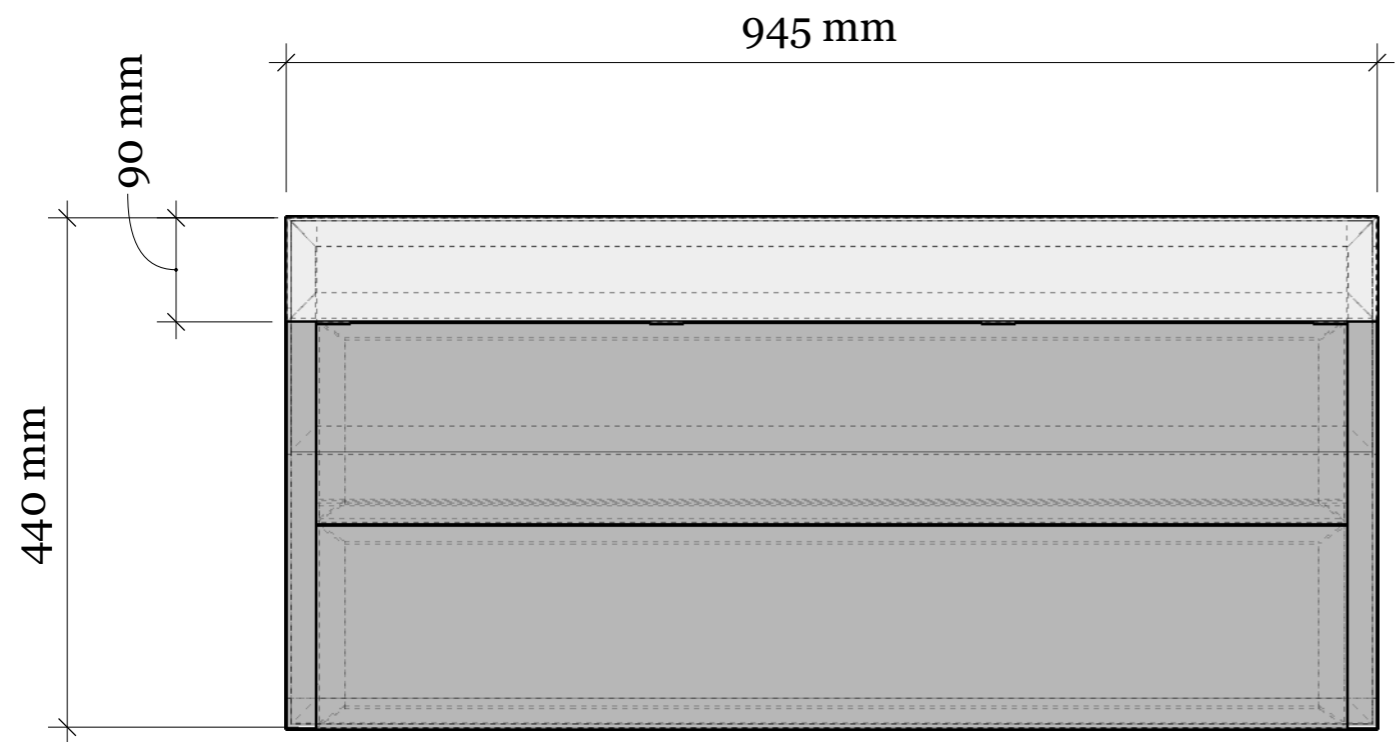

Handle-IT

HI/JD/2YT2470

DIMS

	DD/MM/YY	REMARKS
1
2
3
4
5

Handle-IT		REMARKS	
		DD/MM/YY	...
		1	...
		2	...
		3	...
DIMS		HI/JD/2YT2470	
		4	
		5	
		...	
		...	
A	02		

Handle-IT

HI/JD/2YT2470

DIMS