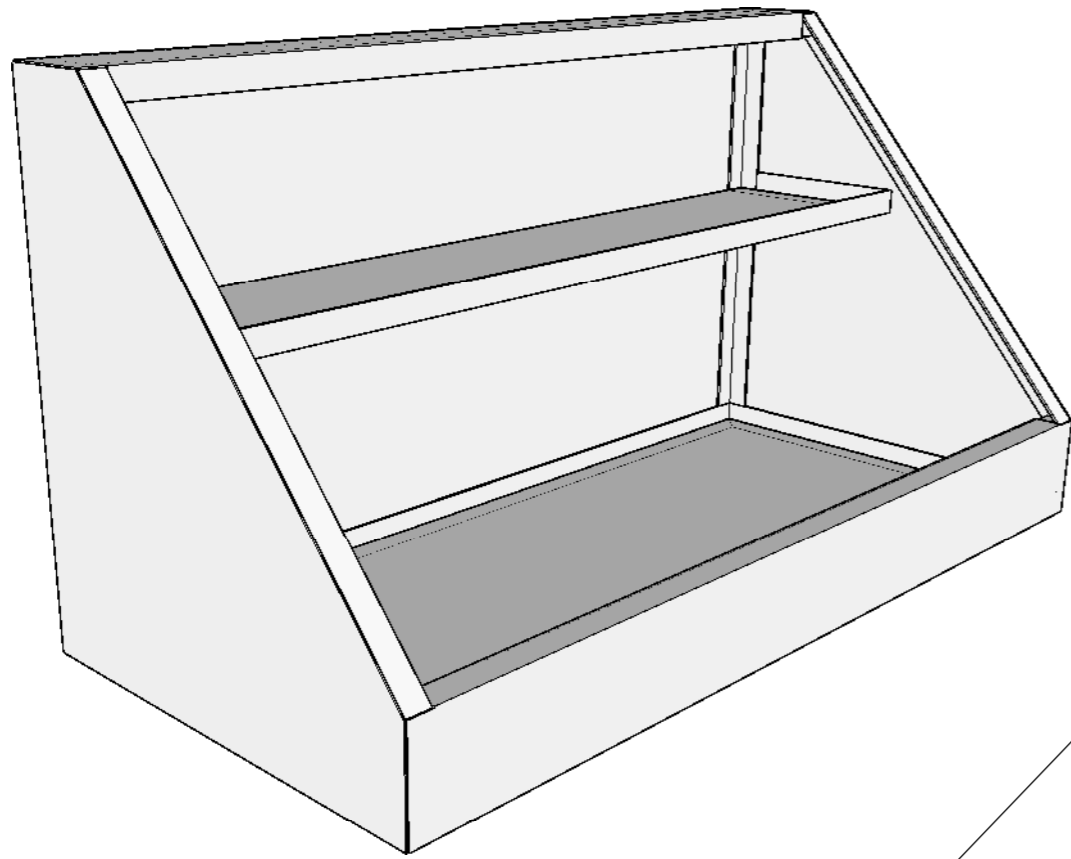

DD/MM/YY	REMARKS
1	...
2	...
3	...
4	...
5	...

Handle-IT

HI/JD/2YT2470

DIMS

A 06