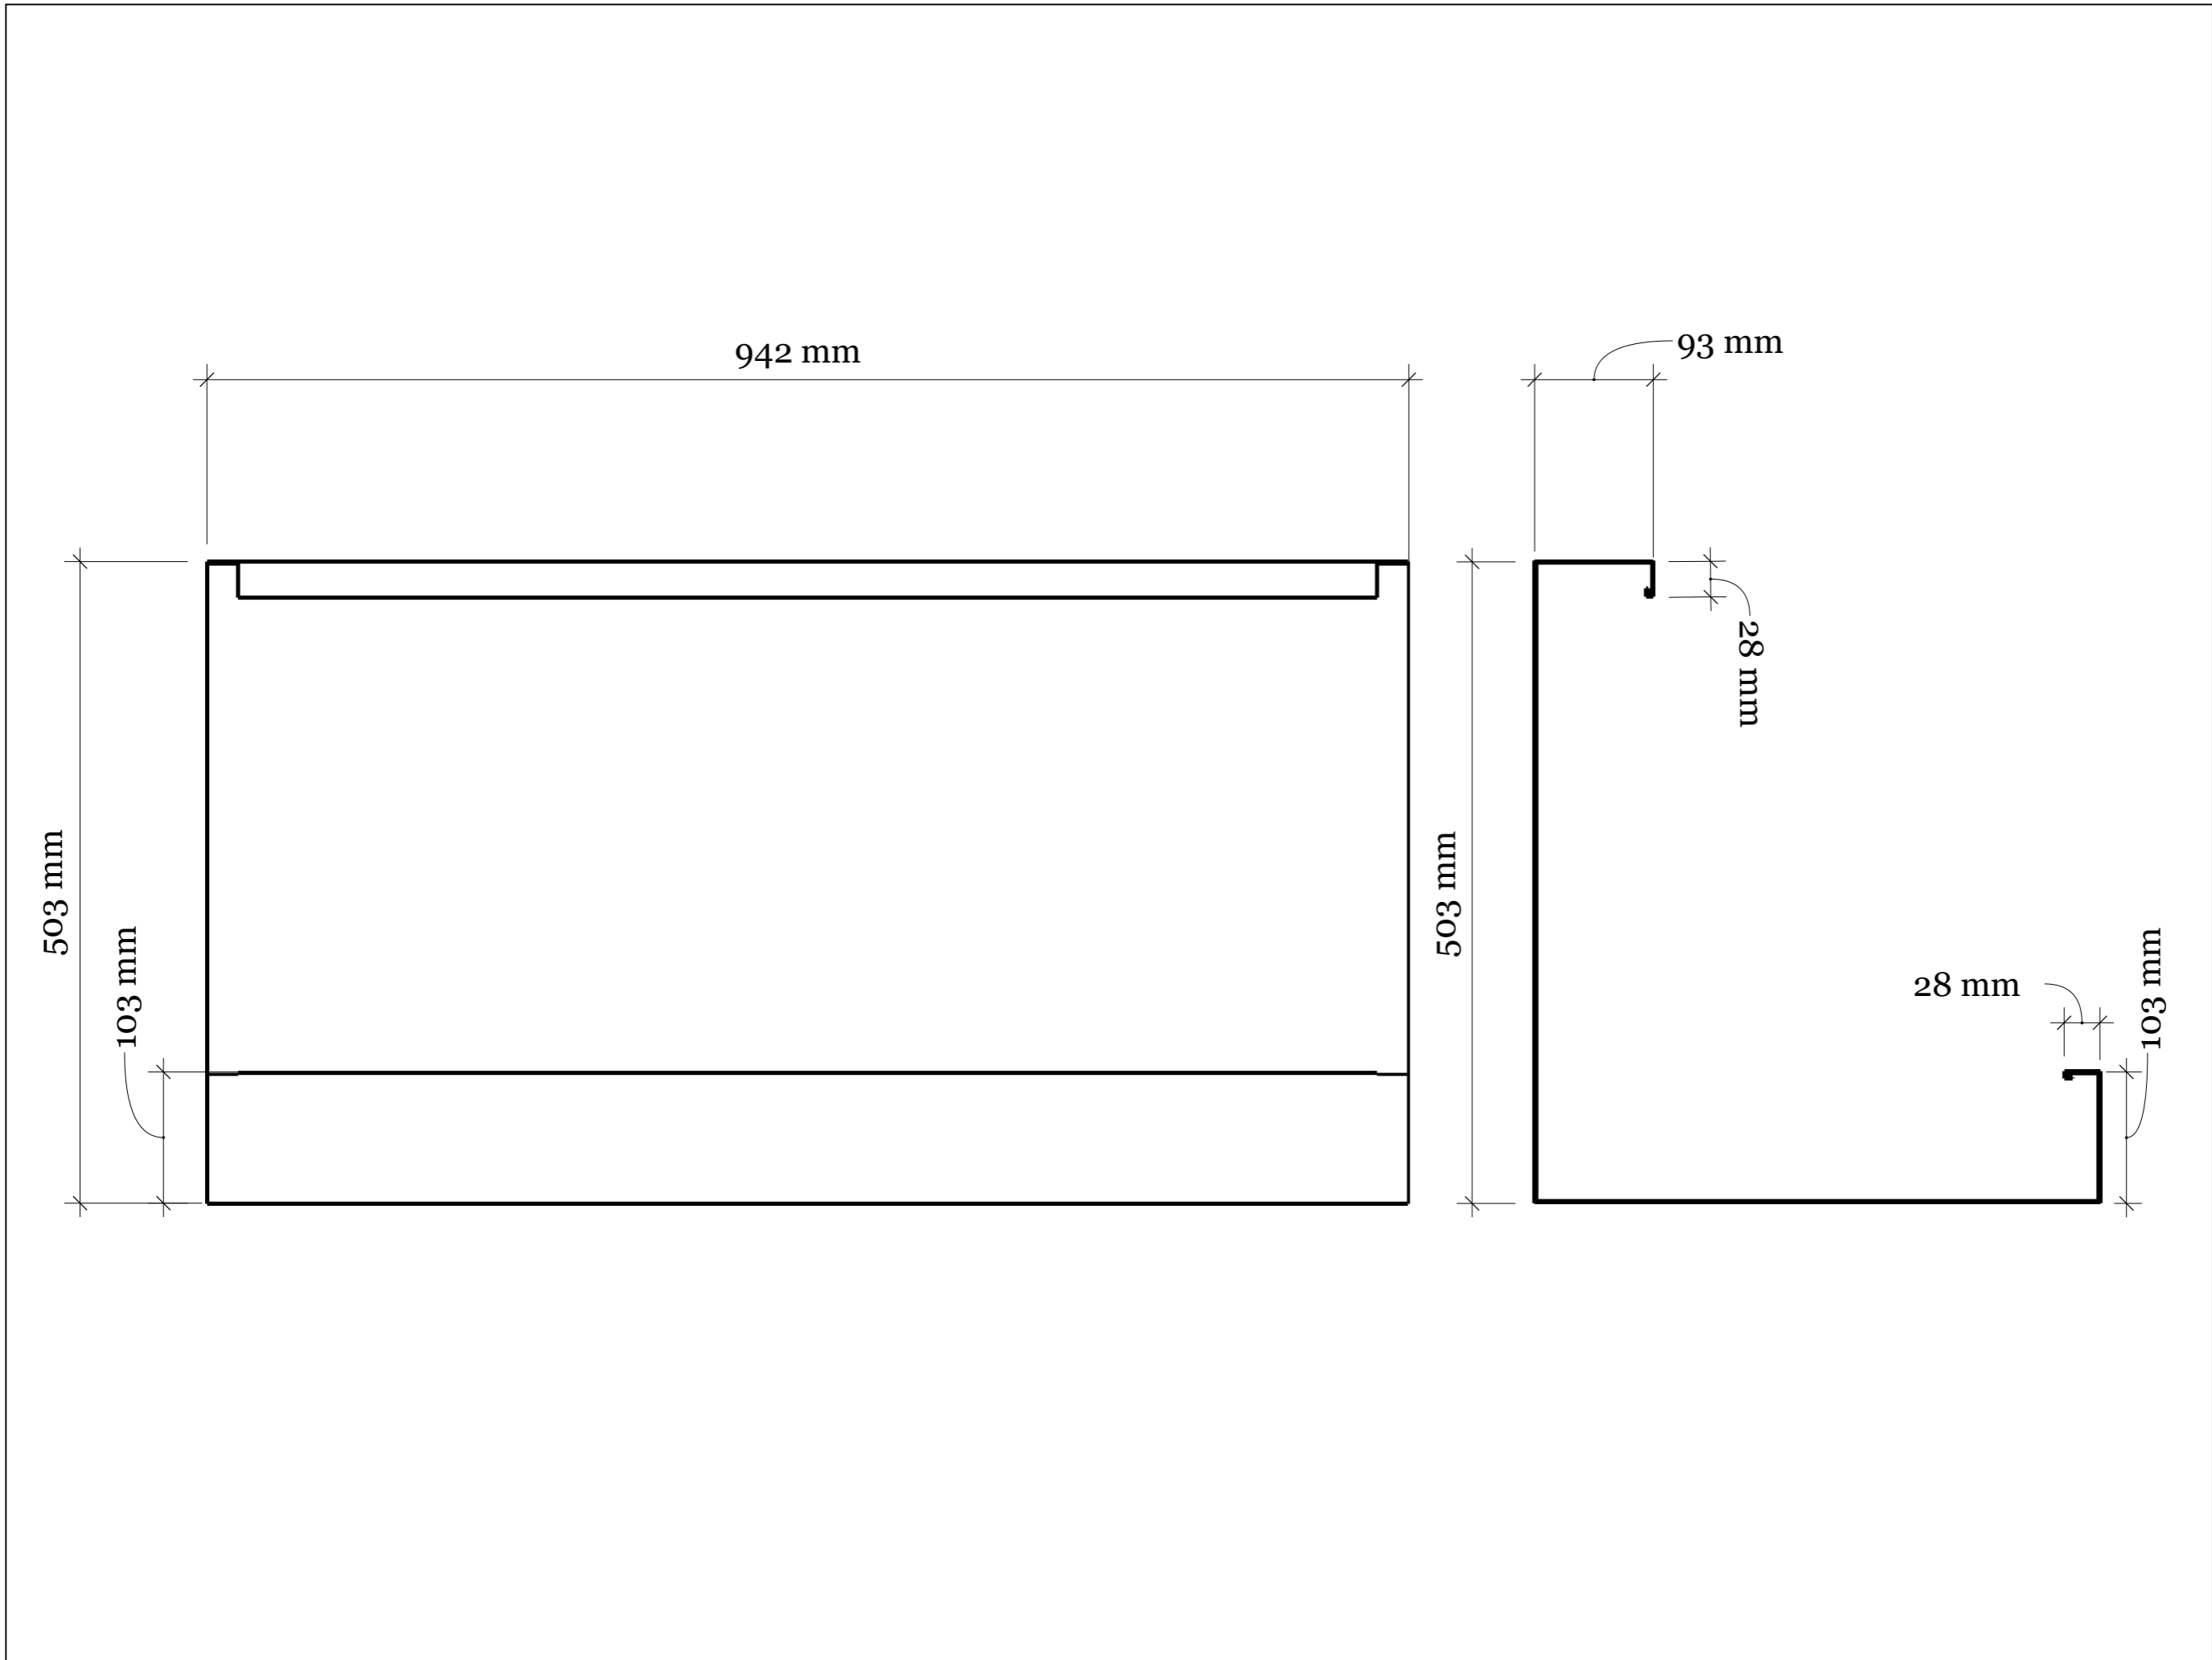

A	07	DIMS	Handle-IT	HI/JD/2YT2470	REMARKS		
					1	DD/MM/YY	...
					2	DD/MM/YY	...
					3	DD/MM/YY	...
					4	DD/MM/YY	...
5	DD/MM/YY	...