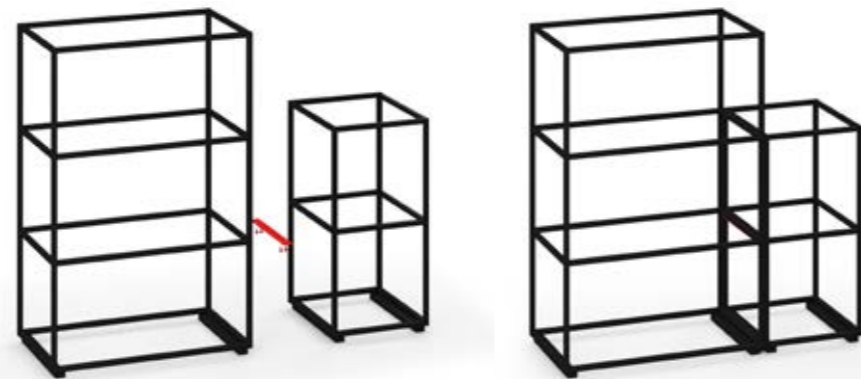

110 Flux

118 Priva

FLUX

The Flux modular shelving system epitomises the future of adaptable, modern design. Flux has a capacitor for an infinite number of layout options and shapes to help create work zones in any space to promote privacy or transparency as needed. The crisp, clean aesthetic of the black frame allows you to break up the workplace landscape while bringing together a wide range of complementary components and products – and, never compromising on design.

SINGLE UNITS

Single width starter tower unit

Width 420 • Depth 420 • Height 845-2045

| | | | |
|--------|-------------|---------|------|
| FL-12S | Height 845 | 2 tiers | £370 |
| FL-13S | Height 1245 | 3 tiers | £470 |
| FL-14S | Height 1645 | 4 tiers | £580 |
| FL-15S | Height 2045 | 5 tiers | £660 |

DOUBLE UNITS

Double width starter tower unit

Width 820 • Depth 420 • Height 845-2045

| | | | |
|--------|-------------|---------|------|
| FL-22D | Height 845 | 2 tiers | £420 |
| FL-23D | Height 1245 | 3 tiers | £550 |
| FL-24D | Height 1645 | 4 tiers | £660 |
| FL-25D | Height 2045 | 5 tiers | £740 |

FL-BKT-LNK

Additional linking bracket to connect Flux units

Width 380 • Depth 40 • Height 5

RRP
£25

Wood finishes
 **-GO** Grey Oak
 **-KO** Kendal Oak

TOP SHELVES

Top shelf to sit on top of black frame
 Width **420-1220** • Depth **420** • Height **25**