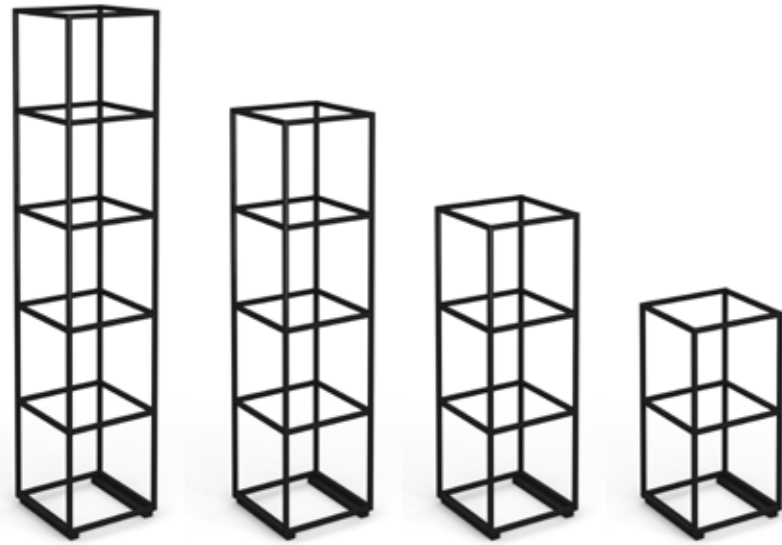

ROOM DIVIDERS

Inclusive office design is about accommodating choice and flexibility – a work environment that benefits everyone and where space can be artfully divided while adding colour, character, and personality. Contemporary open-plan environments can retain their flexibility by using room dividers to create different work zones, making it easy to create unique, inspiring and functional spaces where people can work according to their own needs and preferences.

110 Flux

118 Priva

FLUX

The Flux modular shelving system epitomises the future of adaptable, modern design. Flux has a capacitor for an infinite number of layout options and shapes to help create work zones in any space to promote privacy or transparency as needed. The crisp, clean aesthetic of the black frame allows you to break up the workplace landscape while bringing together a wide range of complementary components and products – and, never compromising on design.

SINGLE UNITS

Single width starter tower unit

Width 420 • Depth 420 • Height 845-2045

| | | | |
|--------|-------------|---------|------|
| FL-12S | Height 845 | 2 tiers | £370 |
| FL-13S | Height 1245 | 3 tiers | £470 |
| FL-14S | Height 1645 | 4 tiers | £580 |
| FL-15S | Height 2045 | 5 tiers | £660 |

DOUBLE UNITS

Double width starter tower unit

Width 820 • Depth 420 • Height 845-2045

| | | | |
|--------|-------------|---------|------|
| FL-22D | Height 845 | 2 tiers | £420 |
| FL-23D | Height 1245 | 3 tiers | £550 |
| FL-24D | Height 1645 | 4 tiers | £660 |
| FL-25D | Height 2045 | 5 tiers | £740 |