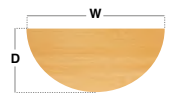

- Semi-circular tables 800mm deep with folding tubular straight frame
- Modular tables for multiple configurations with steel frame and legs