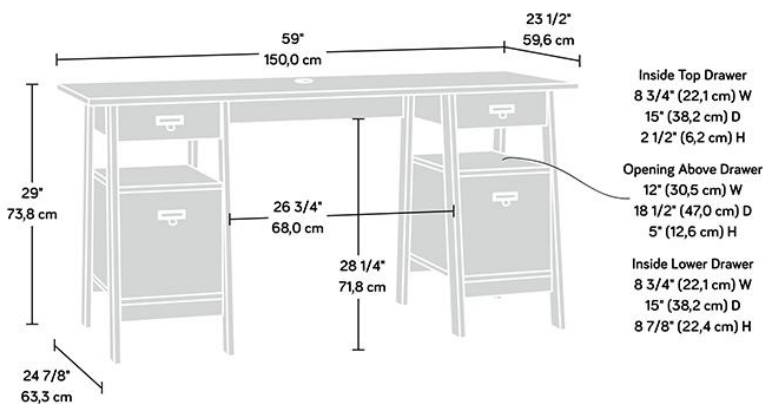

EXECUTIVE TRESTLE DESK CHALKED CHESTNUT

- Trestle style executive desk in Chalked Chestnut finish
 - Spacious work area
 - Stylish brass effect metal handles
- Two filing drawers with full extension slides for letter-sized hanging files
- Two storage drawers with safety stops
 - Cable port for tidiness
 - 360 degree all round finish (can be freestanding)
- Quick and easy assembly with patented T-lock drawer system

Width	150 cm
Depth	59.6 cm
Height	73.8 cm
Carton Height	164.2 cm
Carton Width	63.7 cm
Carton Depth	11.6 cm
Box Volume	0.121 cbm
Weight (gross)	56.9 kg

N.B: All measurements are approximate