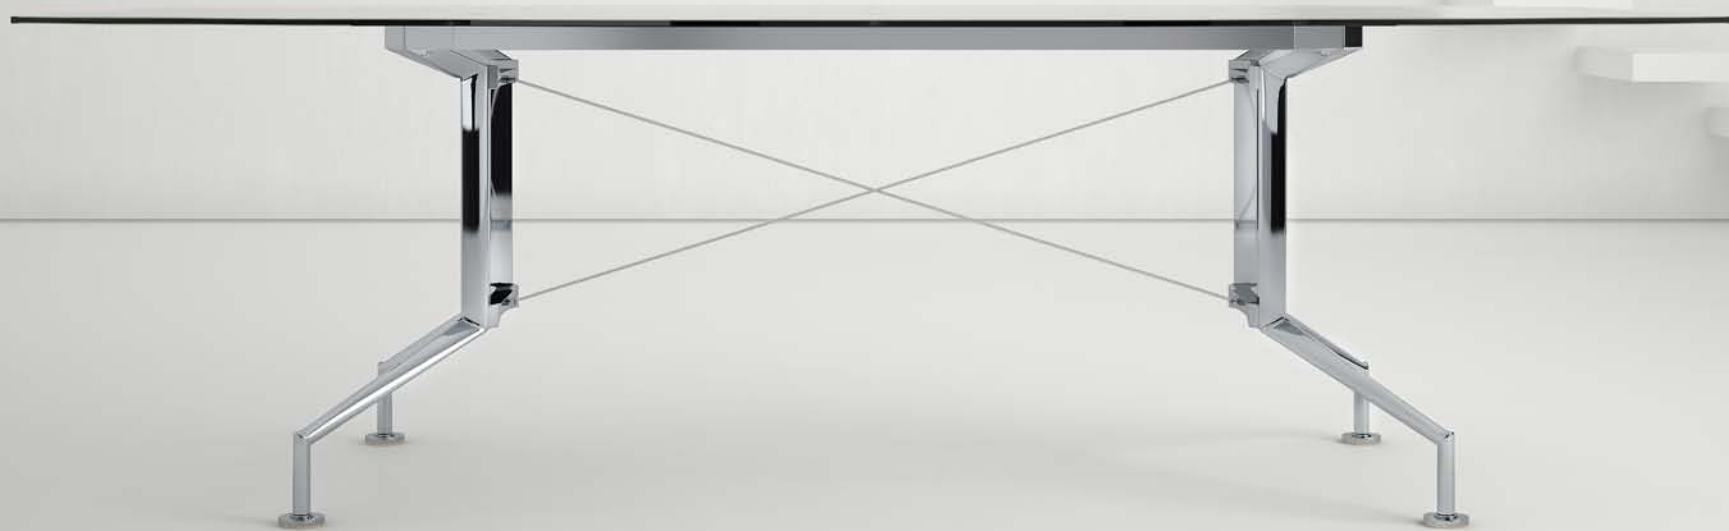

Supplied by Merlin Industrial Products LTD - 2018 - sales@mipl.uk -01752 690622