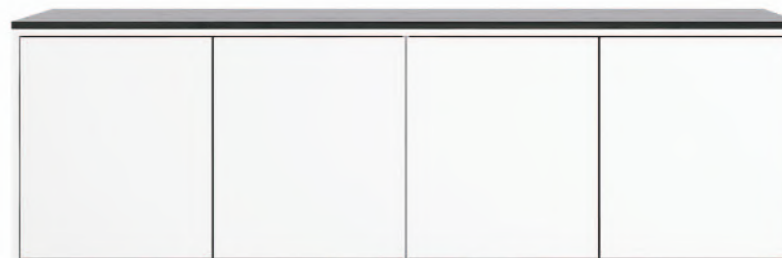

TABLE | ECHO

tula.

ECHO.

With its textured melamine top, good looks and integrated connections, the Echo table blends style with functionality.

Supplied by Merlin Industrial Products LTD - 2018 - sales@mipl.uk -01752 690622

STYLISH | DURABLE | FUNCTIONAL

The central cableway can be opened from either side to reveal power, USB charging and data connections with plenty of room to expand.

The undertop, cableway and base panels are available in charcoal or white. Tops can be rectangle, boat, oval or racetrack shape and manufactured in a choice of four textured woodgrains.