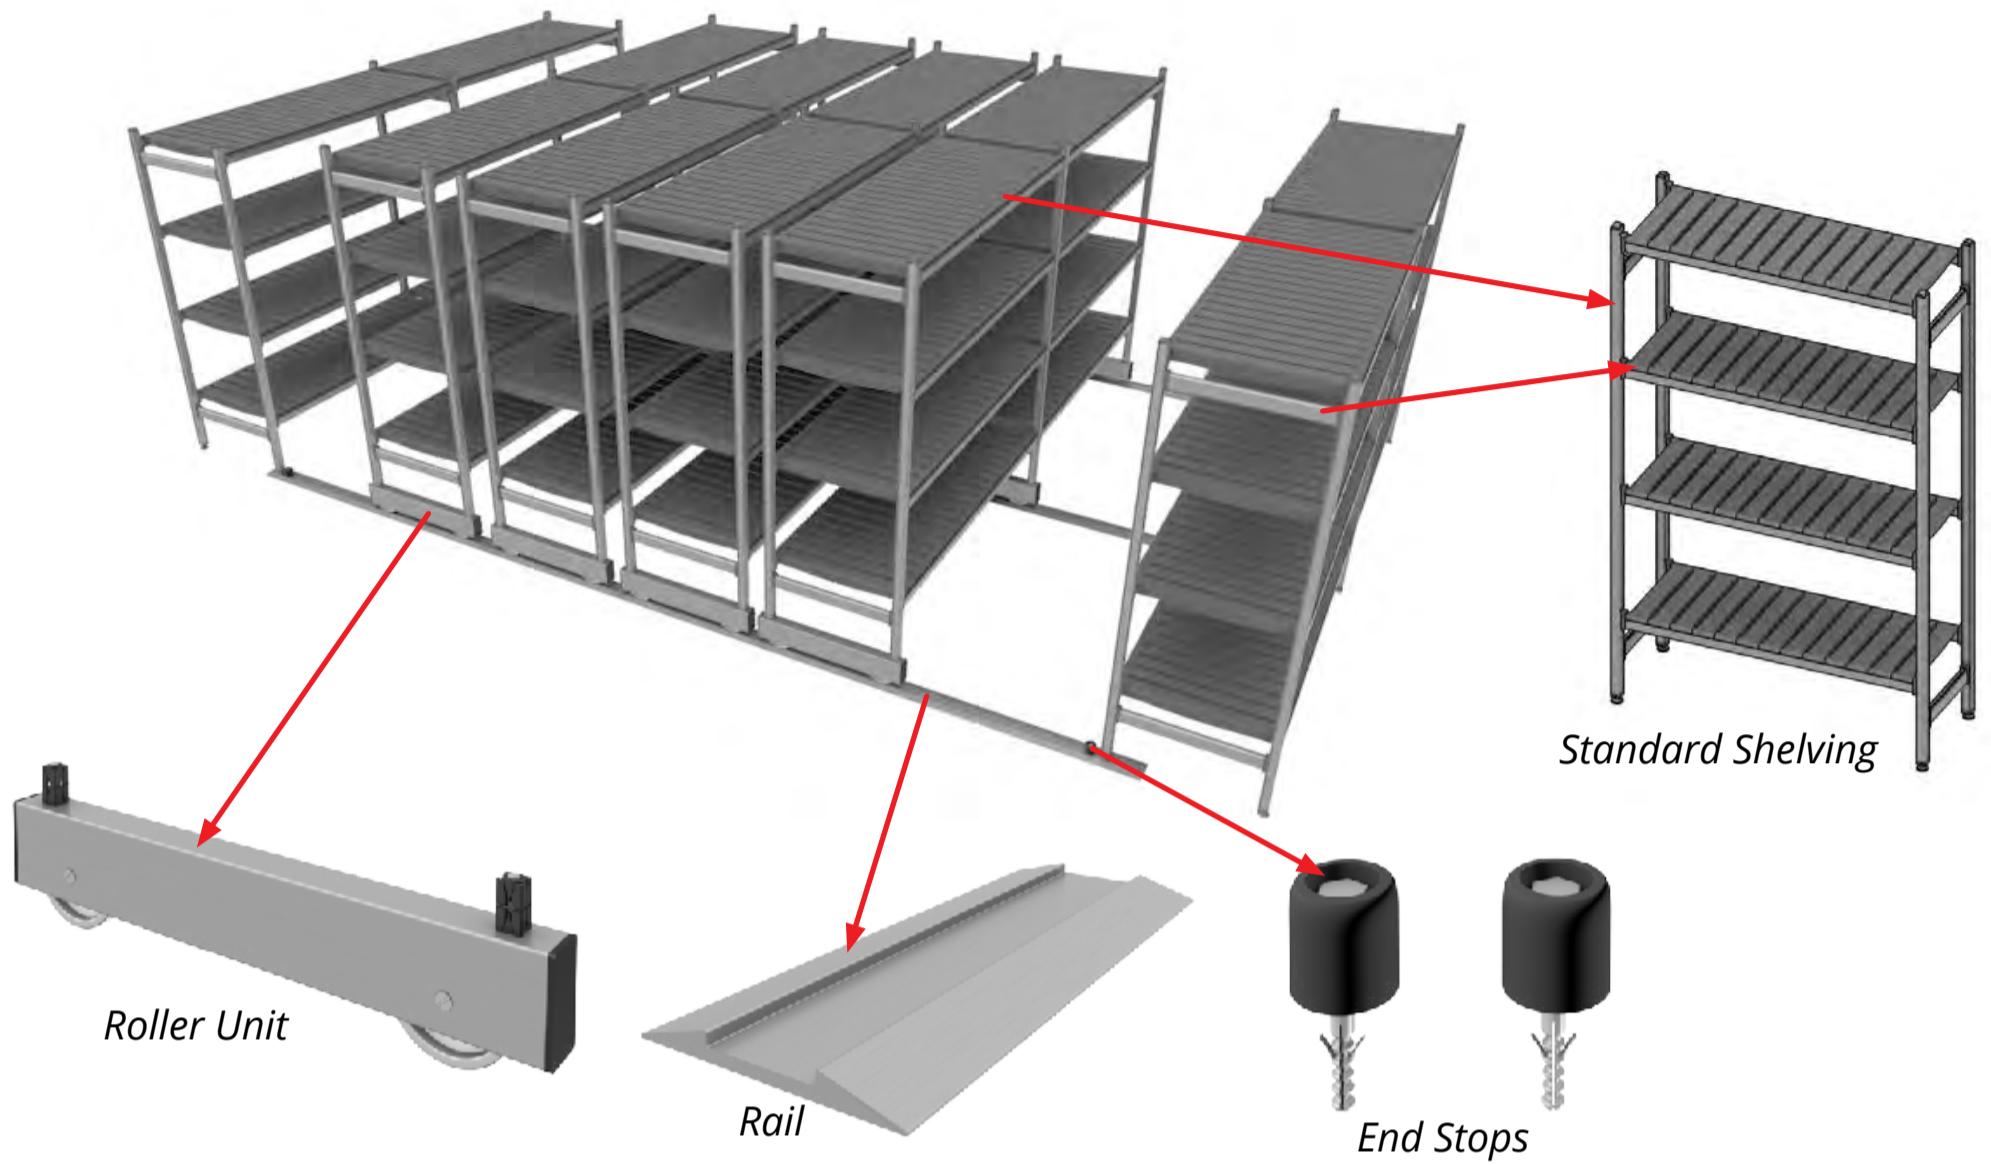

equipment for the food and beverage industry

EKO FIT HIGH DENSITY SHELVING SYSTEM

EASY TO ASSEMBLE

EASY TO CLEAN

HEAVY DUTY

Main Features

- Convert your Standard Shelving into a HD Shelving with only 3 more items
- Higher storage capacity
- Load capacity up to 400 kg per mobile unit
- Highest hygiene level

Dimensions (mm)

Eko Fit High Density Shelving Components

STANDARD ITEMS

Terminal Frame

HEIGHT D (mm)	DEPTH D = 450		DEPTH D = 600	
	P/N	PRICE	P/N	PRICE
1550	KFT448	€ 61.99	KFT598	€ 65.82
1700	KFT450	€ 64.72	KFT600	€ 68.29
2000	KFT452	€ 76.56	KFT602	€ 81.60

Central Frame for Double Span

HEIGHT D (mm)	DEPTH D = 450		DEPTH D = 600	
	P/N	PRICE	P/N	PRICE
1550	KFC448	€ 61.99	KFC598	€ 65.82
1700	KFC450	€ 64.72	KFC600	€ 68.29
2000	KFC452	€ 76.56	KFC602	€ 81.60

INCLUDING ADJUSTABLE BASE AND CAPS

INCLUDING 4 CONNECTING BRACKETS TO THE FRAMES

ACCESSORIES

SECURITY CAGE

TRAY SLIDE RACK

BOTTLE RACK

FOOD PAN

DIVIDER BAR

Merlin
Industrial Products Ltd