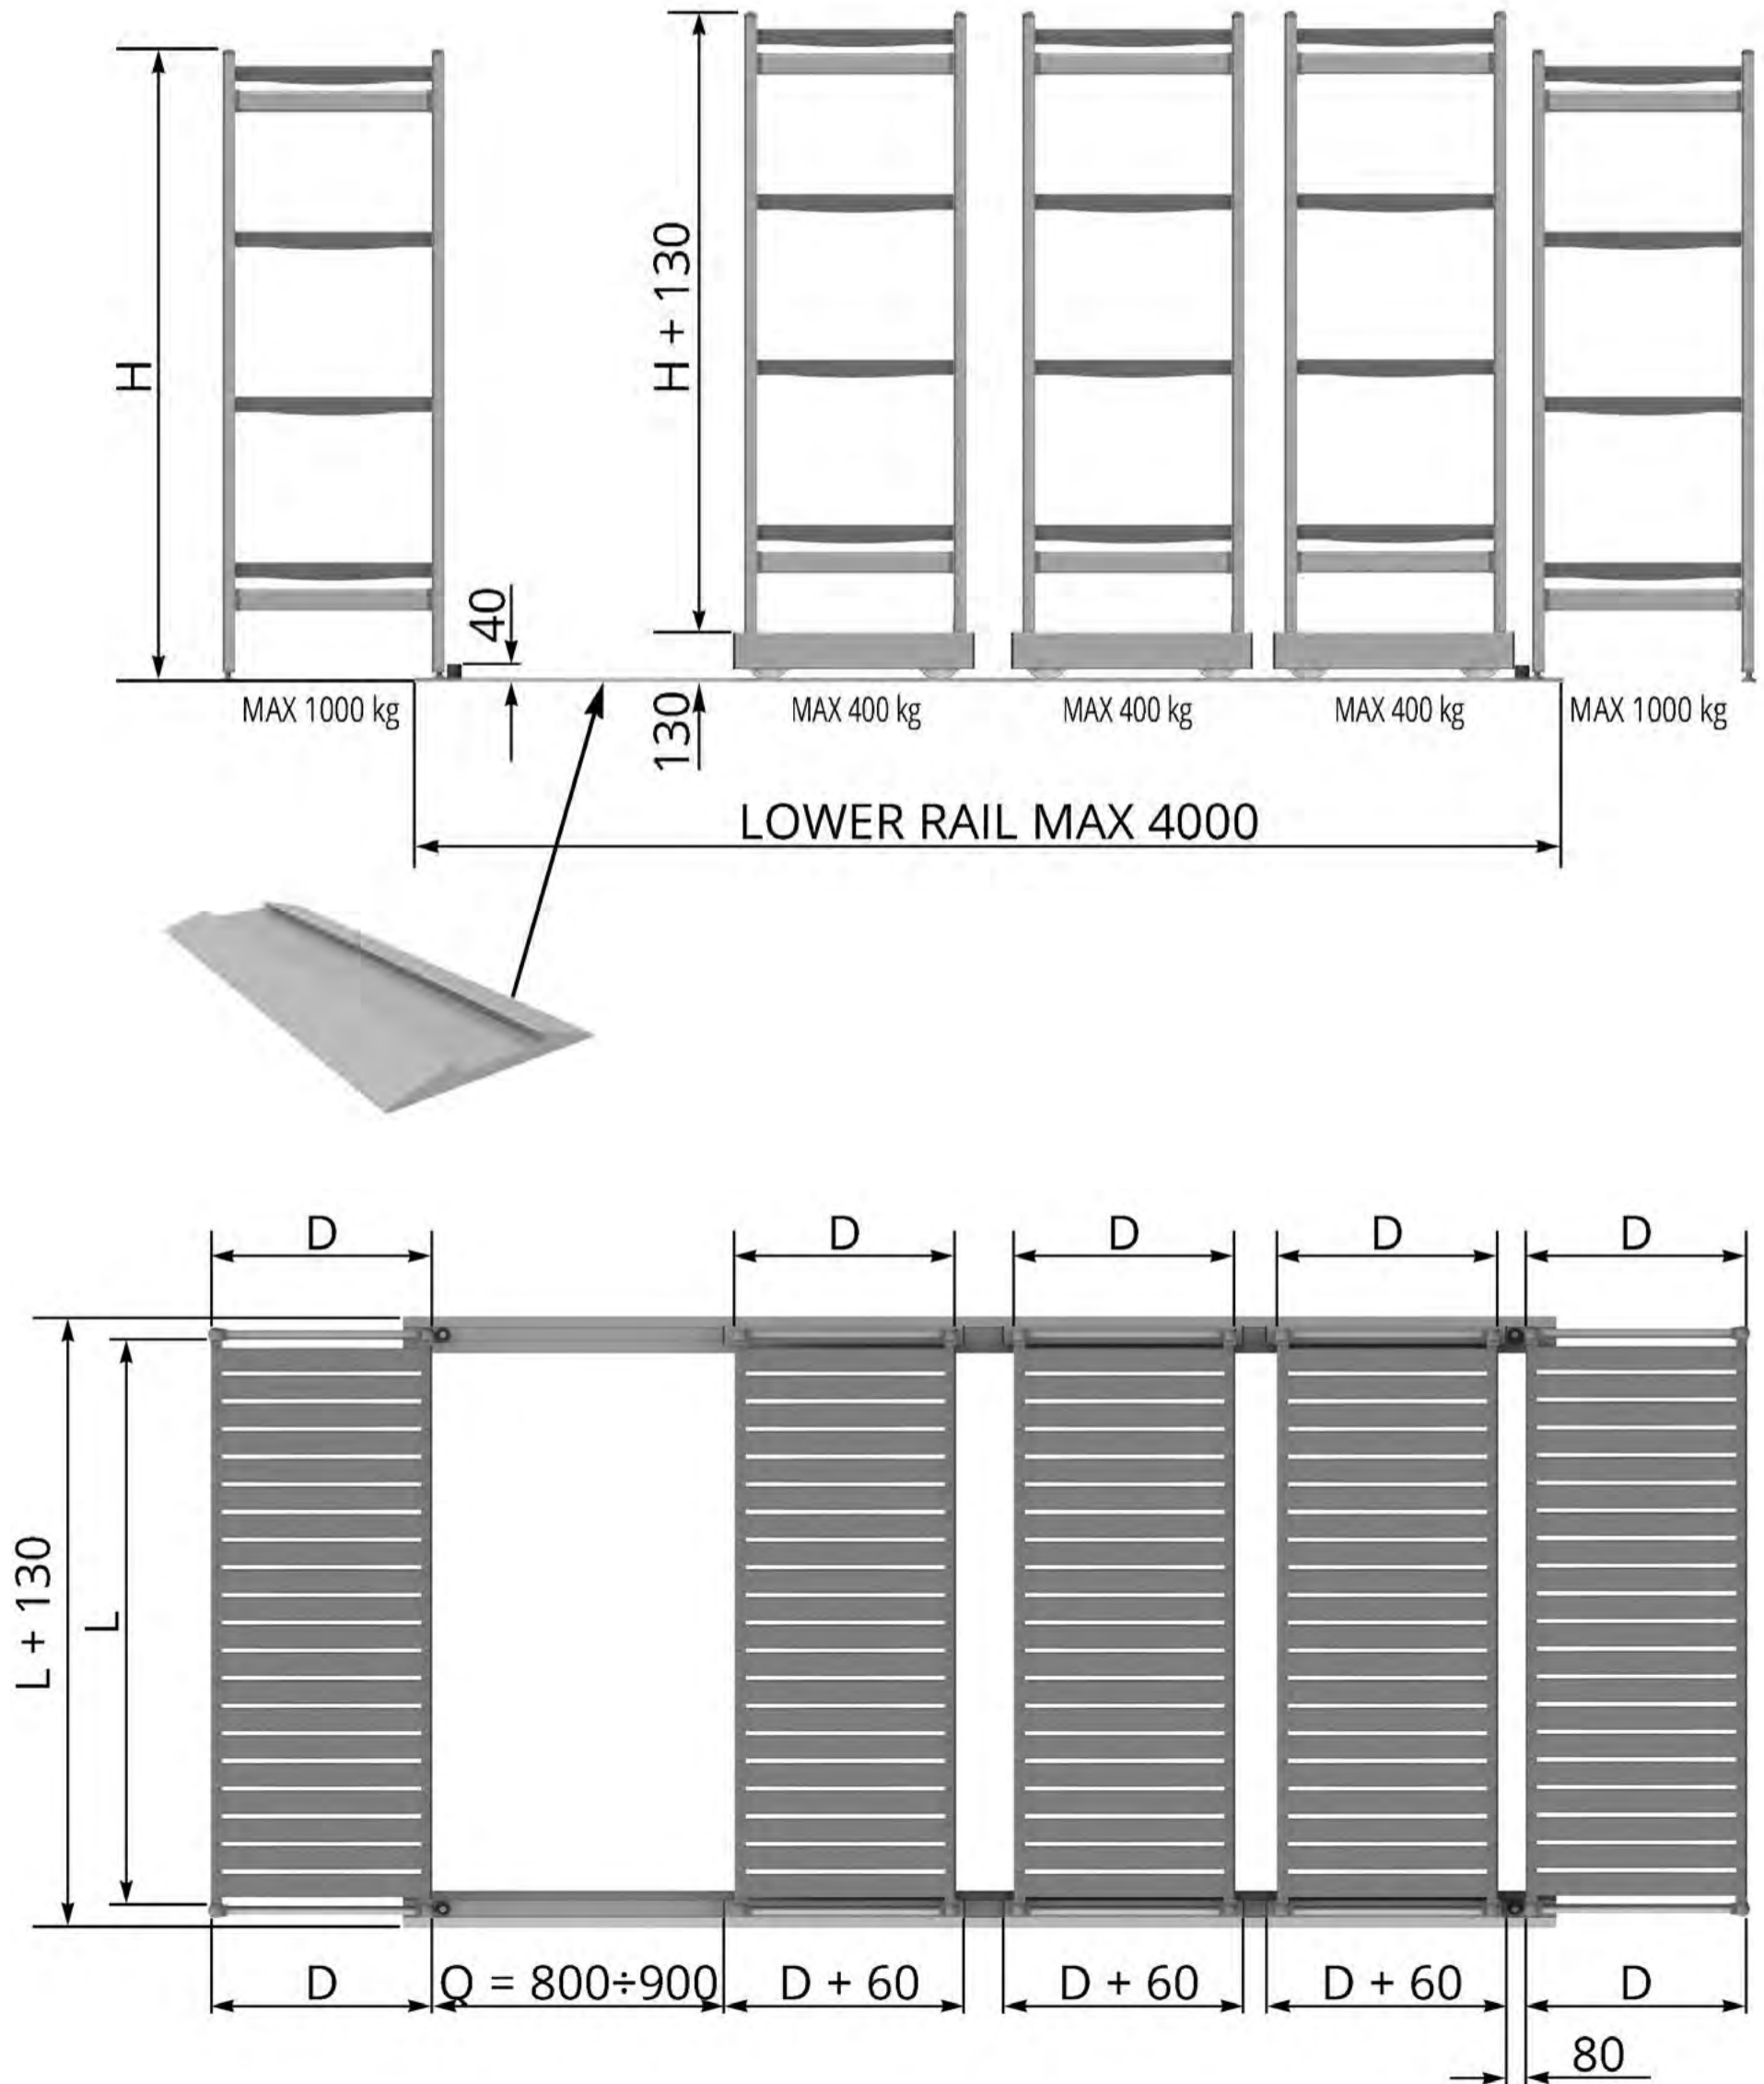

equipment for the food and beverage industry

EKO FIT HIGH DENSITY SHELVING SYSTEM

EASY TO ASSEMBLE

EASY TO CLEAN

HEAVY DUTY

Main Features

- Convert your Standard Shelving into a HD Shelving with only 3 more items
- Higher storage capacity
- Load capacity up to 400 kg per mobile unit
- Highest hygiene level

Dimensions (mm)

Eko Fit High Density Shelving Components

STANDARD ITEMS

Terminal Frame

HEIGHT D (mm)	DEPTH D = 450		DEPTH D = 600	
	P/N	PRICE	P/N	PRICE
1550	KFT448	€ 61.99	KFT598	€ 65.82
1700	KFT450	€ 64.72	KFT600	€ 68.29
2000	KFT452	€ 76.56	KFT602	€ 81.60

Central Frame for Double Span

HEIGHT D (mm)	DEPTH D = 450		DEPTH D = 600	
	P/N	PRICE	P/N	PRICE
1550	KFC448	€ 61.99	KFC598	€ 65.82
1700	KFC450	€ 64.72	KFC600	€ 68.29
2000	KFC452	€ 76.56	KFC602	€ 81.60

INCLUDING ADJUSTABLE BASE AND CAPS

Aluminium Shelf with Plastic Slats

LENGTH L (mm)	DEPTH D = 450		DEPTH D = 600		LENGTH L (mm)	DEPTH D = 450		DEPTH D = 600	
	P/N	PRICE	P/N	PRICE		P/N	PRICE	P/N	PRICE
700	KFS450	€ 39.50	KFS600	€ 43.23	1150	KFS462	€ 52.78	KFS612	€ 59.34
775	KFS452	€ 40.75	KFS602	€ 45.27	1225	KFS464	€ 54.74	KFS614	€ 61.81
850	KFS454	€ 43.48	KFS604	€ 48.43	1300	KFS466	€ 56.78	KFS616	€ 64.29
925	KFS456	€ 45.19	KFS606	€ 50.65	1375	KFS468	€ 59.26	KFS618	€ 67.19
1000	KFS458	€ 47.75	KFS608	€ 53.63	1450	KFS470	€ 61.13	KFS620	€ 69.49
1075	KFS460	€ 49.70	KFS610	€ 55.85	1525	KFS472	€ 63.35	KFS622	€ 72.47