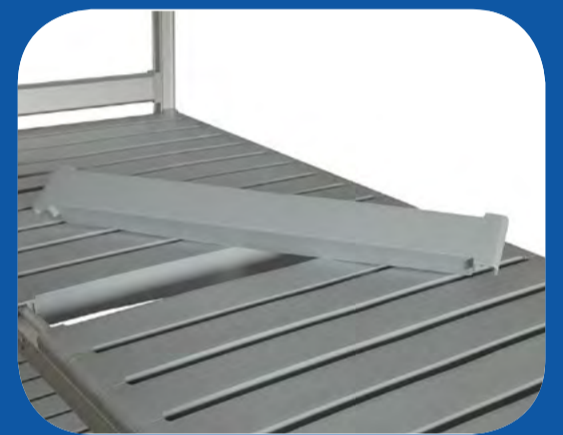

equipment for the food and beverage industry

EKO FIT HIGH DENSITY SHELVING SYSTEM

EASY TO ASSEMBLE

EASY TO CLEAN

HEAVY DUTY

Main Features

- Convert your Standard Shelving into a HD Shelving with only 3 more items
- Higher storage capacity
- Load capacity up to 400 kg per mobile unit
- Highest hygiene level

Dimensions (mm)

Eko Fit High Density Shelving Components

STANDARD ITEMS

Terminal Frame

HEIGHT D (mm)	DEPTH D = 450		DEPTH D = 600	
	P/N	PRICE	P/N	PRICE
1550	KFT448	€ 61.99	KFT598	€ 65.82
1700	KFT450	€ 64.72	KFT600	€ 68.29
2000	KFT452	€ 76.56	KFT602	€ 81.60

Central Frame for Double Span

HEIGHT D (mm)	DEPTH D = 450		DEPTH D = 600	
	P/N	PRICE	P/N	PRICE
1550	KFC448	€ 61.99	KFC598	€ 65.82
1700	KFC450	€ 64.72	KFC600	€ 68.29
2000	KFC452	€ 76.56	KFC602	€ 81.60

INCLUDING ADJUSTABLE BASE AND CAPS