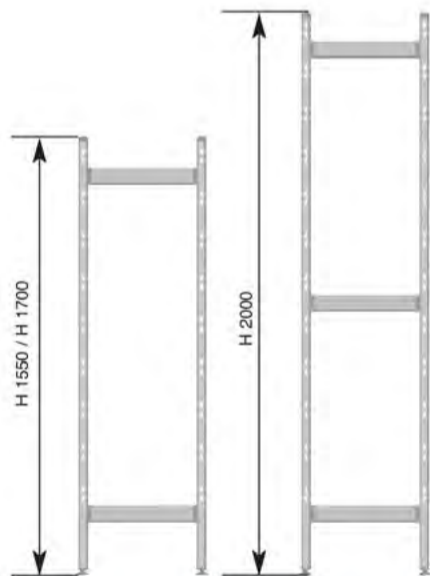

Dimensions (mm)

Eko Fit High Density Shelving Components

STANDARD ITEMS

Terminal Frame

HEIGHT D (mm)	DEPTH D = 450		DEPTH D = 600	
	P/N	PRICE	P/N	PRICE
1550	KFT448	€ 61.99	KFT598	€ 65.82
1700	KFT450	€ 64.72	KFT600	€ 68.29
2000	KFT452	€ 76.56	KFT602	€ 81.60

Central Frame for Double Span

HEIGHT D (mm)	DEPTH D = 450		DEPTH D = 600	
	P/N	PRICE	P/N	PRICE
1550	KFC448	€ 61.99	KFC598	€ 65.82
1700	KFC450	€ 64.72	KFC600	€ 68.29
2000	KFC452	€ 76.56	KFC602	€ 81.60

INCLUDING ADJUSTABLE BASE AND CAPS

HD COMPONENTS

Roller Unit

DEPTH D (mm)	P/N	UM	PRICE
450	BS45HD	EACH	€ 201.55
600	BS60HD	EACH	€213.18

End Stops

P/N	DESCRIPTION	UM	PRICE
2AGPHD	2 END STOPS FOR LOWER RAIL	EACH	€52.44

Lower Rail

P/N	DESCRIPTION	UM	PRICE
SGP8HD	2 BARS LOWER RAIL, 8 M (4 + 4)	EACH	€64.00
SGPMHD	TAILOR MADE LOWER RAIL	m	€36.50

Aluminium Shelf with Plastic Slats

LENGTH L (mm)	DEPTH D = 450		DEPTH D = 600		LENGTH L (mm)	DEPTH D = 450		DEPTH D = 600	
	P/N	PRICE	P/N	PRICE		P/N	PRICE	P/N	PRICE
700	KFS450	€ 39.50	KFS600	€ 43.23	1150	KFS462	€ 52.78	KFS612	€ 59.34
775	KFS452	€ 40.75	KFS602	€ 45.27	1225	KFS464	€ 54.74	KFS614	€ 61.81
850	KFS454	€ 43.48	KFS604	€ 48.43	1300	KFS466	€ 56.78	KFS616	€ 64.29
925	KFS456	€ 45.19	KFS606	€ 50.65	1375	KFS468	€ 59.26	KFS618	€ 67.19
1000	KFS458	€ 47.75	KFS608	€ 53.63	1450	KFS470	€ 61.13	KFS620	€ 69.49
1075	KFS460	€ 49.70	KFS610	€ 55.85	1525	KFS472	€ 63.35	KFS622	€ 72.47