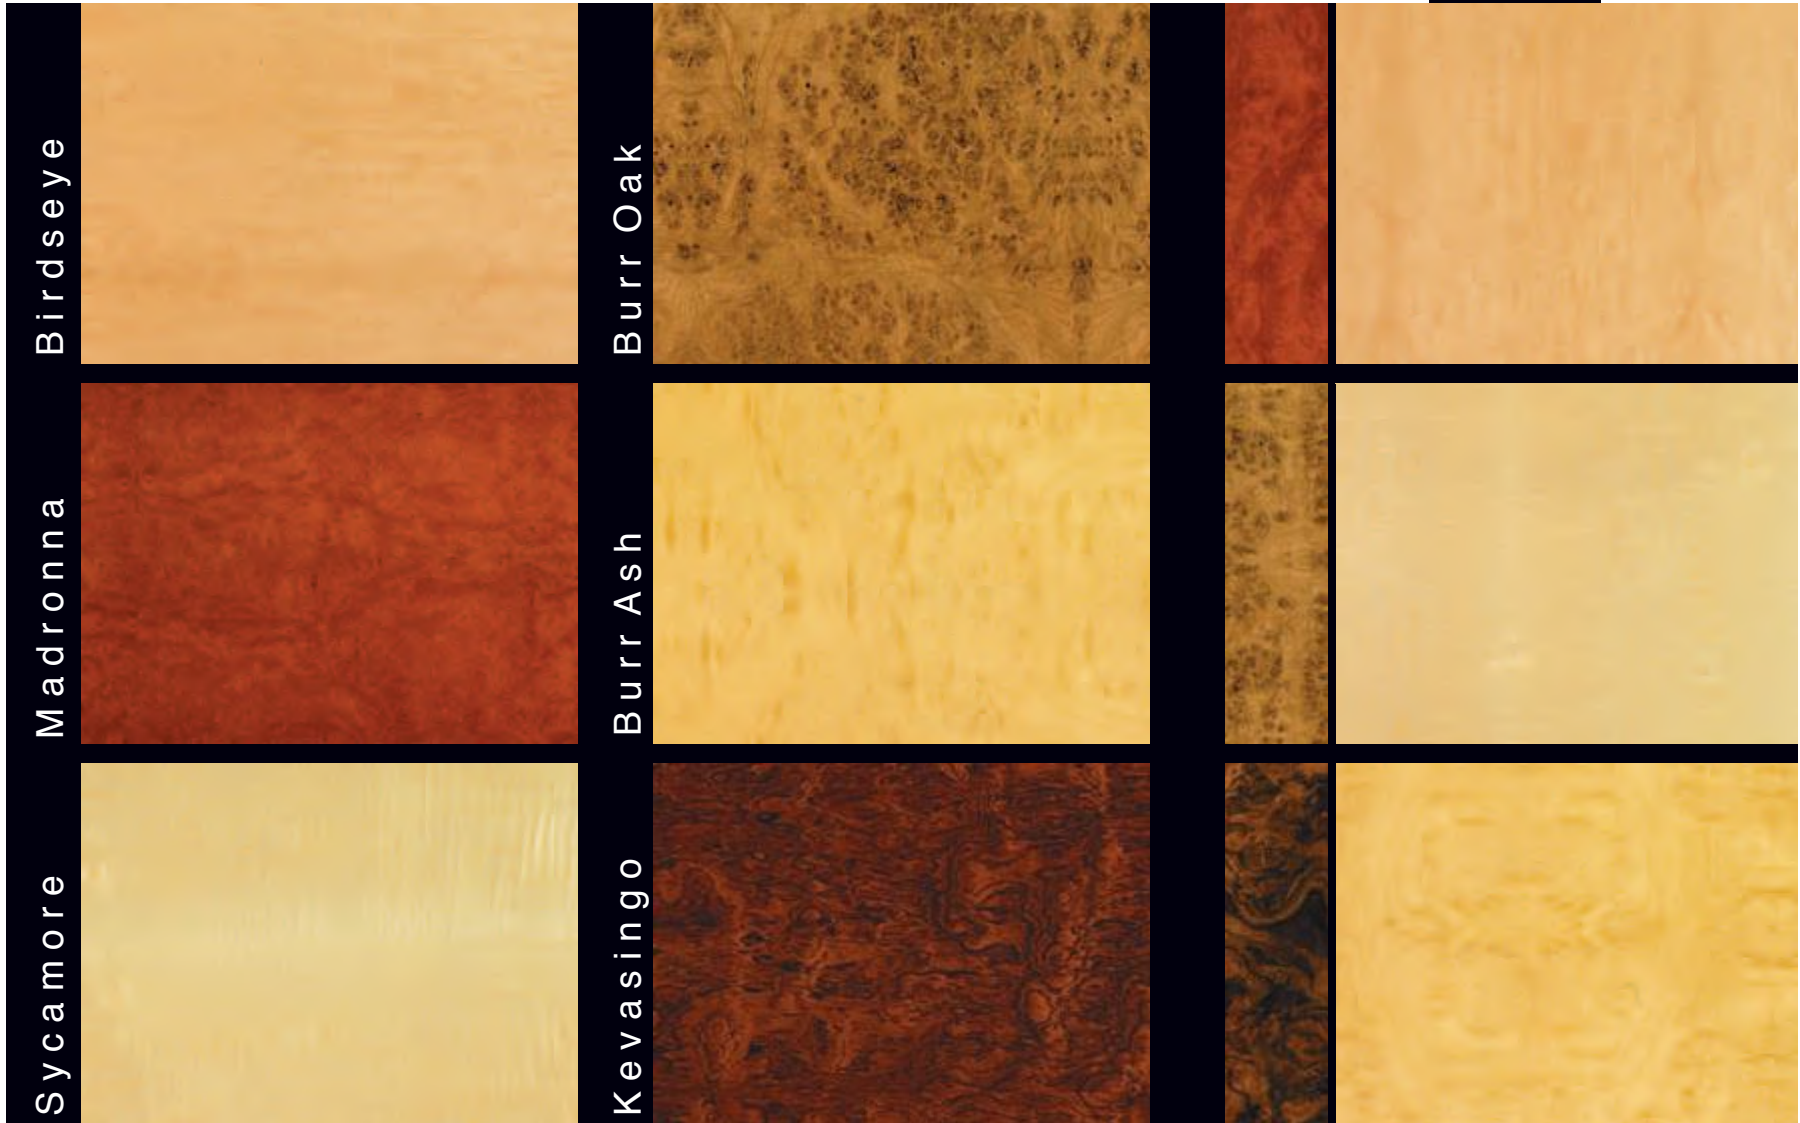

Premia

Cherry with ash burl feature.

Contrasting veneers can be used as a feature band to either the top, middle or bottom of the reception desk. The picture above shows Walnut veneer with a maple centre.

Cherry veneer with brushed steel.

Oak veneer with brushed steel.

Scene

Compact Scene desks are perfect for smaller spaces.

Veneers

The veneers shown above are popular standards taken from hundreds available. They can be used on their own or combined with decorative inlays to create stunning designs.

A sample of popular special veneers. They are often selected to enhance laser cut feature panels, logos and picture frame borders.