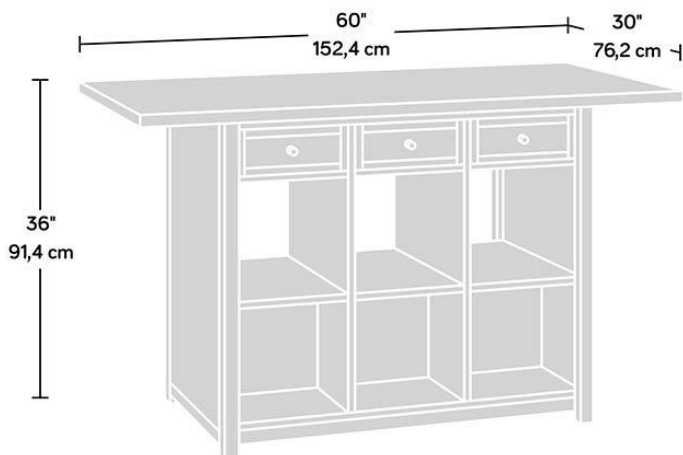

## CRAFT WORK TABLE/ISLAND WHITE

- Craft work table/island in a white finish
- Spacious work surface provides ample space for all of your crafting activities
- Melamine top surface is heat, stain and scratch-resistant
- Three spacious storage drawers can be pulled out from either side of the table to create easy access
- Drawers can also be removed to be used as trays
  - Six open shelf cubby holes provide further convenient storage
- Finished on all sides for versatile placement.

Width	152.4 cm
Depth	76.2 cm
Height	91.4 cm
Carton Height	24.8 cm
Carton Width	168.5 cm
Carton Depth	88.5 cm
Box Volume	0.370 bm
Weight (gross)	78.7 kg

N.B: All measurements are approximate