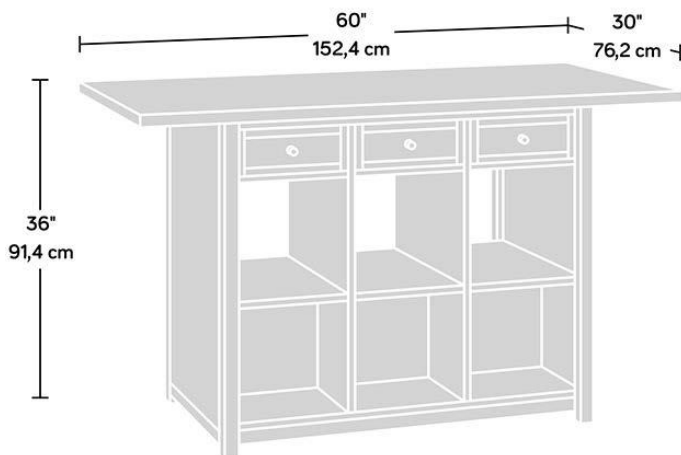

CRAFT WORK TABLE/ISLAND MYSTIC OAK

- Craft work table/island in a Mystic Oak finish with white accent
- Spacious work surface provides ample space for all of your crafting activities
- Melamine top surface is heat, stain and scratch-resistant
- Three spacious storage drawers can be pulled out from either side of the table to create easy access
- Drawers can also be removed to be used as trays
 - Six open shelf cubby holes provide further convenient storage
- Finished on all sides for versatile placement.

Width	152.4 cm
Depth	76.2 cm
Height	91.4 cm
Carton Height	25 cm
Carton Width	167.5 cm
Carton Depth	88.5 cm
Box Volume	0.371 bm
Weight (gross)	81 kg

N.B: All measurements are approximate