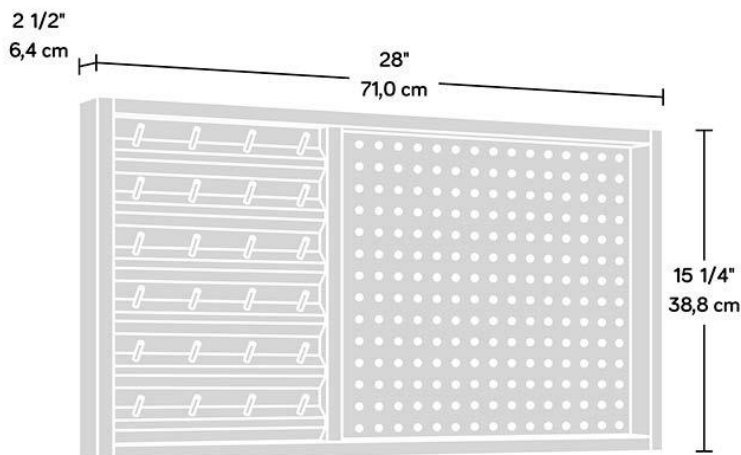

CRAFT WALL MOUNTED PEG BOARD WITH THREAD STORAGE

- Wall mounted peg board with thread storage in a white finish
- Designed to keep all your craft tool and supplies organised and easy to reach
 - Holds 24 spools of thread
- Large pegboard offers further storage for your other craft items

Width	71 cm
Depth	6.4 cm
Height	38.8 cm
Carton Height	7.9 cm
Carton Width	87 cm
Carton Depth	47.7 cm
Box Volume	0.033 cbm
Weight (gross)	5.1 kg