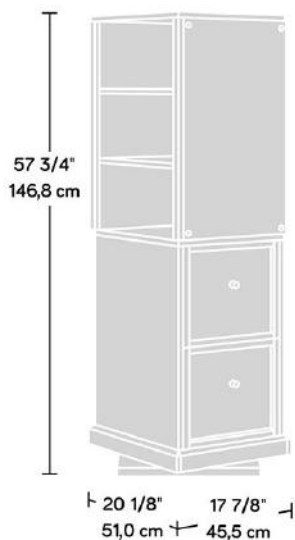

CRAFT TOWER WHITE

- Craft tower in a white finish
- Swivel base allows tower to spin and turn to allow easy access to the storage spaces on all four sides
- Features a pegboard back and corkboard panel to keep your craft items organised
 - Two storage drawers with full extension slides
- Metal trays provide additional storage of items like glue and scissors.
 - Finished on all sides for versatile placement.

Width	45.5 cm
Depth	51 cm
Height	146.8 cm
Carton Height	34.9 cm
Carton Width	86.5 cm
Carton Depth	59.7 cm
Box Volume	0.180 bm
Weight (gross)	60.5 kg

N.B: All measurements are approximate