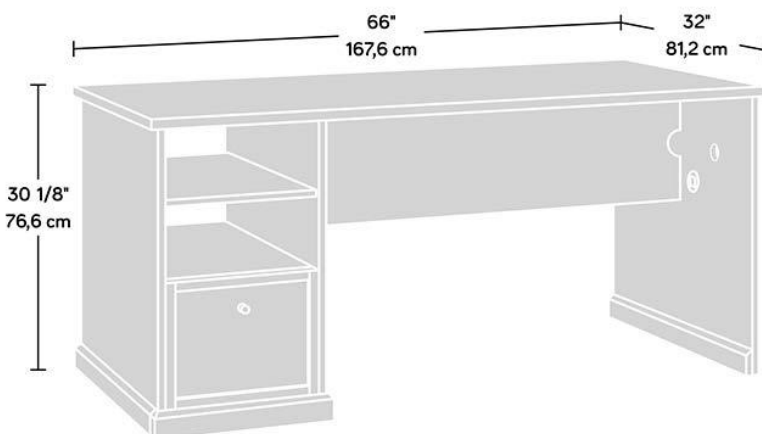

CRAFT DESK/TABLE WHITE

- Craft desk/table in white finish
- Multi-purpose design provides spacious work surface for sewing/crafting or catching up on office work
- Melamine top surface is heat, stain and scratch-resistant
- Drawer with full extension slides holds letter-size hanging files
- Open shelving provides easy access storage
- Cord management for your sewing machine/laptop and other accessories
- 360 degree finish for versatile placement

Width	167.6 cm
Depth	81.2 cm
Height	76.6 cm
Carton Height	13.5 cm
Carton Width	182.6 cm
Carton Depth	93 cm
Box Volume	0.229 cbm
Weight (gross)	64 kg

N.B: All measurements are approximate