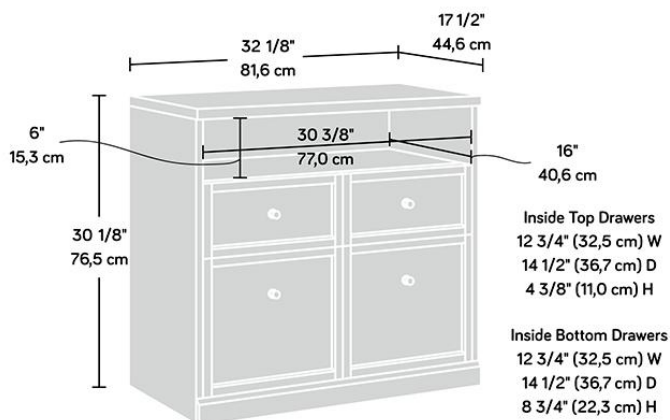

CRAFT STORAGE CABINET WHITE

- Storage craft cabinet in a white finish
- Four easy-glide drawers with full extension slides provide storage of your favourite craft items
- Open shelf for easy access storage of your crafting materials that won't fit in a drawer
- Melamine top surface is heat, stain and scratch-resistant, providing an additional work surface

Width	81.6 cm
Depth	44.6 cm
Height	76.5 cm
Carton Height	17.5 cm
Carton Width	94 cm
Carton Depth	84 cm
Box Volume	0.138 cbm
Weight (gross)	42.9 kg

N.B: All measurements are approximate