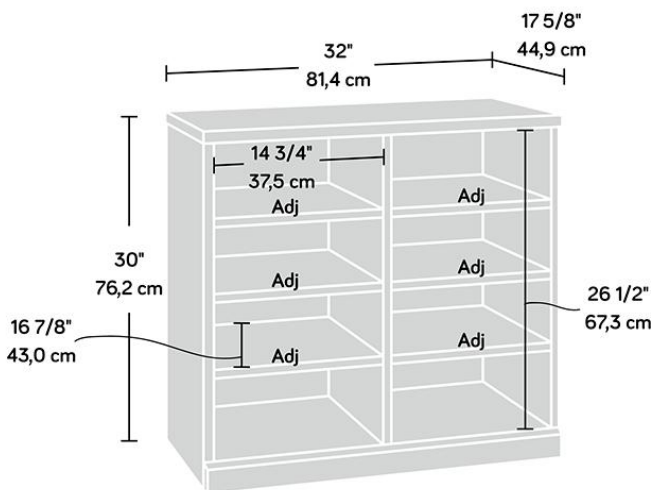

CRAFT OPEN STORAGE CABINET WHITE

- Open storage craft cabinet in a white finish
- Six adjustable shelves for versatile storage or display of your favourite craft items
- Melamine top surface is heat, stain and scratch-resistant, providing an additional work surface

Width	81.4 cm
Depth	44.9 cm
Height	76.2 cm
Carton Height	22.2 cm
Carton Width	97.5 cm
Carton Depth	55.6 cm
Box Volume	0.120 cbm
Weight (gross)	38.2 kg

N.B: All measurements are approximate