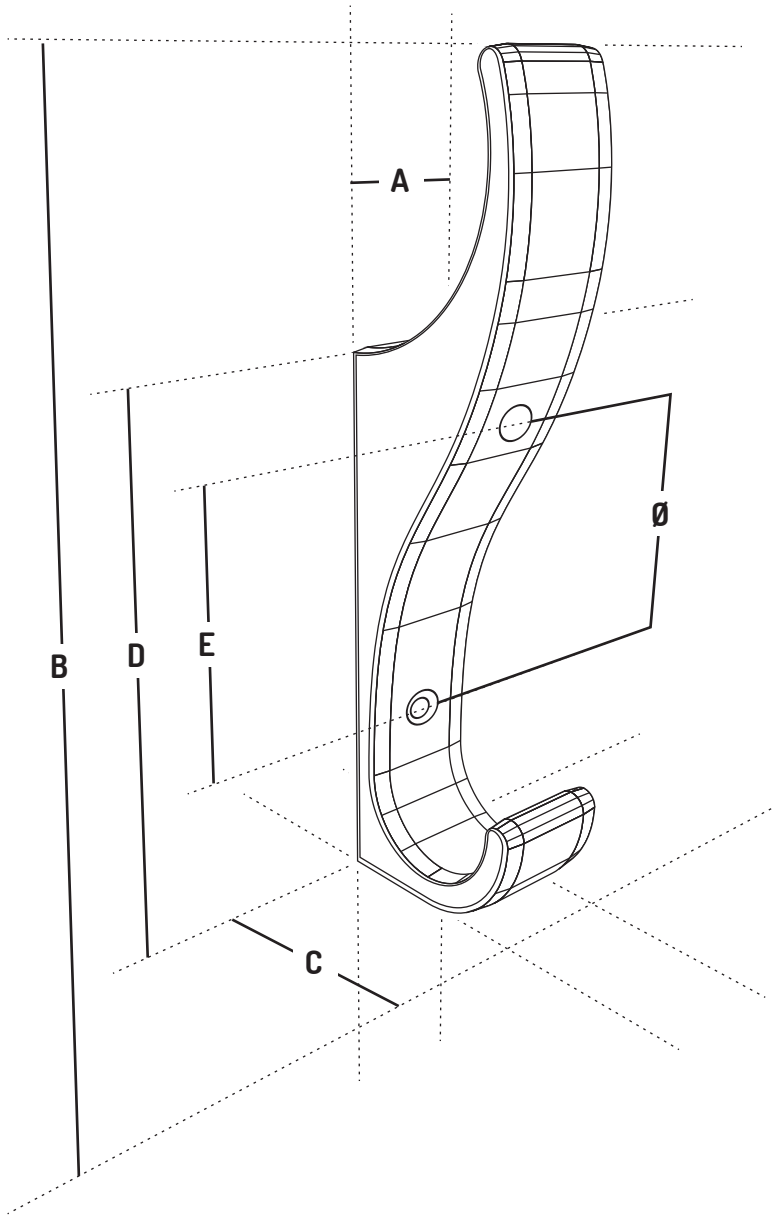

Technical Data

The Original Hook

Size: Large

DATA SHEET

A	16 mm
B	120 mm
C	32 mm
D	80 mm
E	45 mm
Ø	3.5 mm
		(Countersink 6 mm)

1

2

3

1	Side
2	Front
3	Back