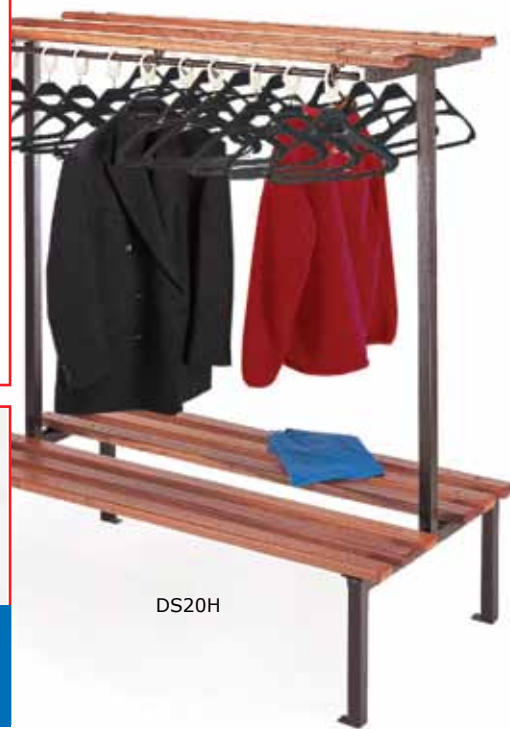

DS24

SS12

SS10H

SUPPLIED WITH UNBREAKABLE PLASTIC HOOKS

DS20H

Frames available in: Black, Grey & Blue
 Hooks available in: Claret Red, Bottle Green, Teal, Yellow, Black, Grey, Chocolate Brown, Bright Green, Bright Red & Bright Blue

- » Single or double sided
- » With hooks or hangers
- » Shoe baskets are available as an optional extra
- » Bespoke units available - call For details

- » Ash, beech or sapele timber slats
- » Single sided units: 400mm wide
- » Double sided units: 762mm wide
- » All units are 1803mm high

Manufactured from 38 x 38mm RHS steel frame work. Tops & seat slats are of 70 x 32mm sapele timber, with four radiused corners, & have been sanded, sealed & polished with a tough, hardwearing lacquer.