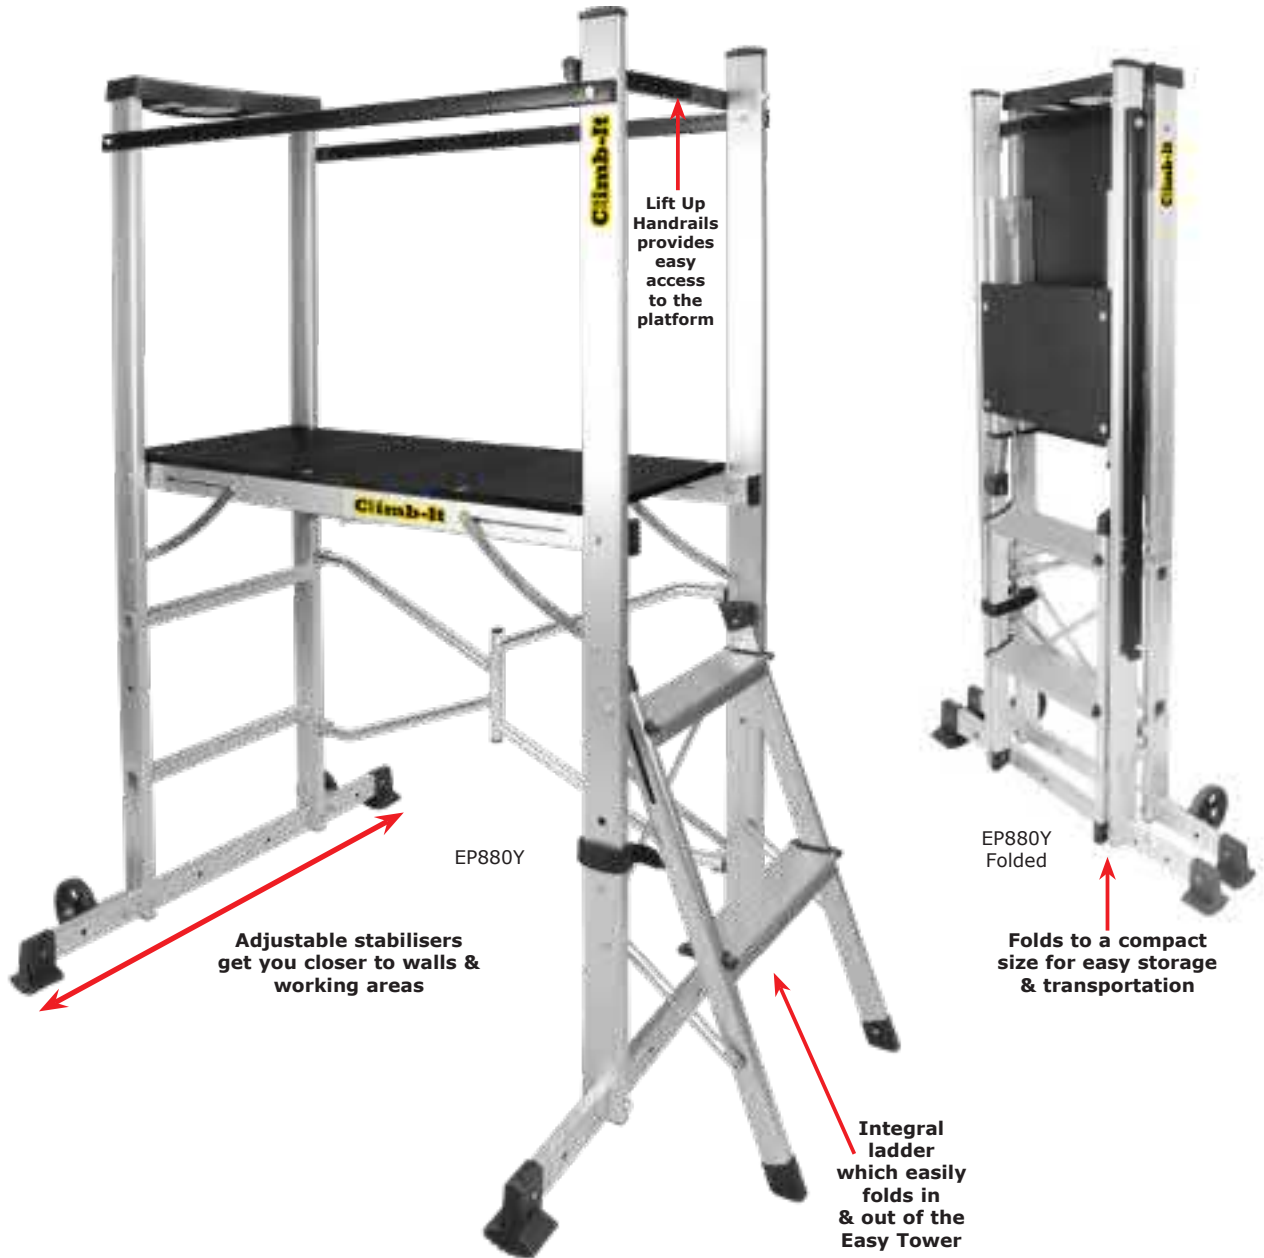

# CLIMB-IT® FOLDING WORK PLATFORMS

Aluminium folding work platform with a large, anti-slip, standing surface  
 Steel handrails either side of the platform for increased safety  
 Built-in inclined ladder  
 Easily folds for ease of movement. Will fit through doorways & narrow aisles  
 Complete with a built-in tool holder on the EP880Y  
 Mobile on 2 x 100mm nylon wheels  
 Platform suitable for 150kg

No of Treads	Platform Height mm	Platform Size W x D mm	Overall Size H x W x D mm	Overall Size Folded H x W x D mm	Weight kg	Model
2	880	980 x 400	1550 x 930 x 1140	1550 x 930 x 180	14	EP880Y
3	994	1205 x 545	1860 x 1077 x 1360	1860 x 1077 x 180	19	EP990Y