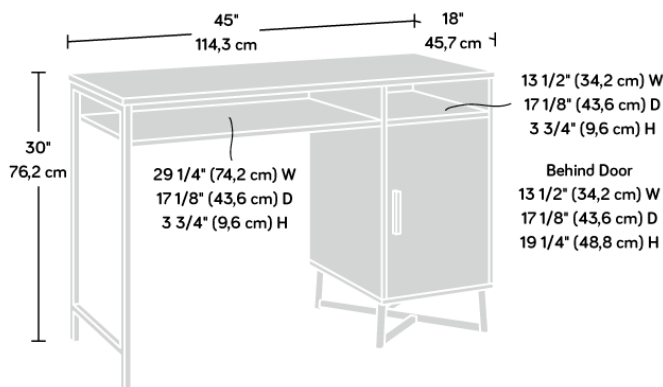

CANYON LANE DESK

PRODUCT SHEET

- Home study desk in Brew Oak finish with Grand Walnut accents
 - Cubbyhole storage
- Adjustable shelf behind door offers flexible storage options
- Powder coated metal base for durability
 - 360 degree all round finish (can be freestanding).

Width	114.3 cm
Depth	45.7 cm
Height	76.2 cm
Carton Height	131.5 cm
Carton Width	54.5 cm
Carton Depth	14 cm
Box Volume	0.100 cbm
Weight (gross)	29.9 kg

N.B: All measurements are approximate