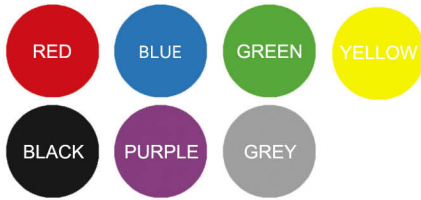

CU80 Colour Palette

Seat Colours

Laminate/ Table top Finishes

PVC Edge Finishes

Frame Finishes (EPC)