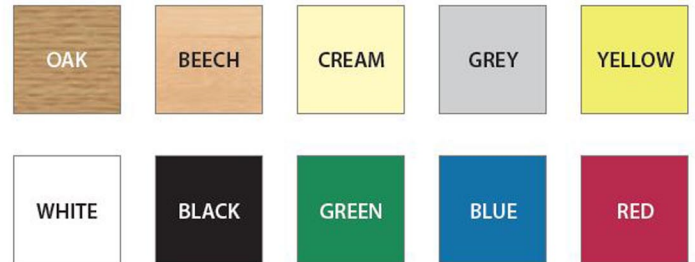

CU70 Colour Palette

Laminate / Table top Finishes

PVC Edge Finishes

Seat Colour

Wood Stain

BEECH

WENGE

Laminate

WHITE

ORANGE

FRENCH BLUE

LIME

RED

GREY

YELLOW

DENIM

BLACK

AUBERGINE

ZEBRANO

MARINE BLUE

Frame Finishes (EPC)