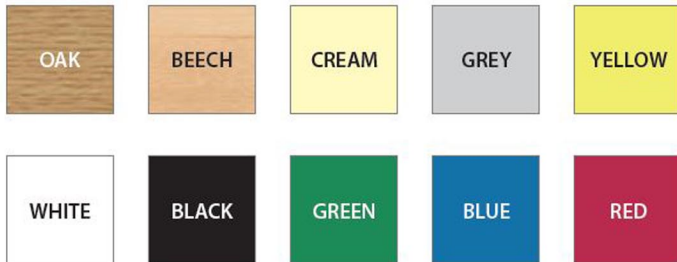

CU70 Colour Palette

Laminate / Table top Finishes

PVC Edge Finishes

Seat Colour

Wood Stain

BEECH

WENGE

Laminate

WHITE

ORANGE

FRENCH BLUE

LIME

RED

GREY

YELLOW

DENIM

BLACK

AUBERGINE

ZEBRANO

MARINE BLUE

Frame Finishes (EPC)