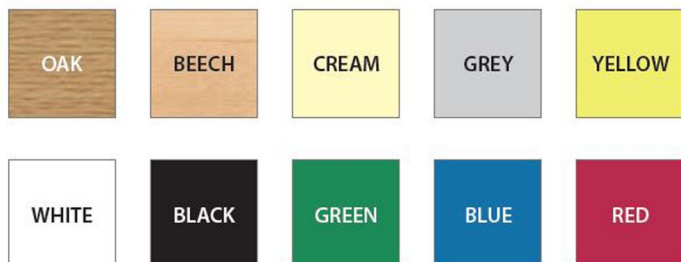

CU67 Colour Palette

Laminate / Table top Finishes

PVC Edge Finishes

Seat Colour

Beech Veneer

Frame Finishes (EPC)