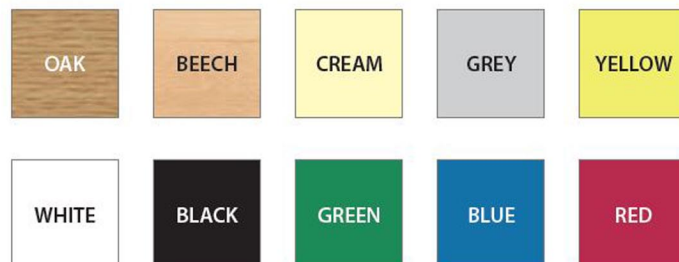

CU67 Colour Palette

Laminate / Table top Finishes

PVC Edge Finishes

Seat Colour

Beech Veneer

Frame Finishes (EPC)