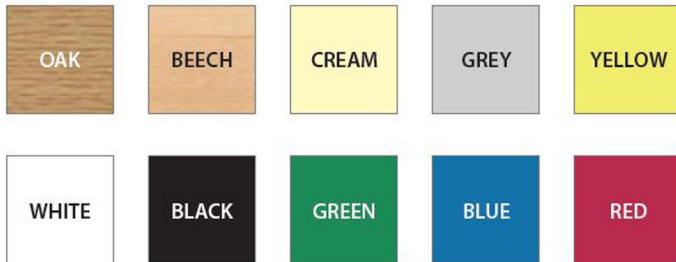

CU66 Colour Palette

Single colour or Two Tone

Laminate / Table top Finishes

PVC Edge Finishes

Upholstered Seat Colours

Frame Finishes (EPC)