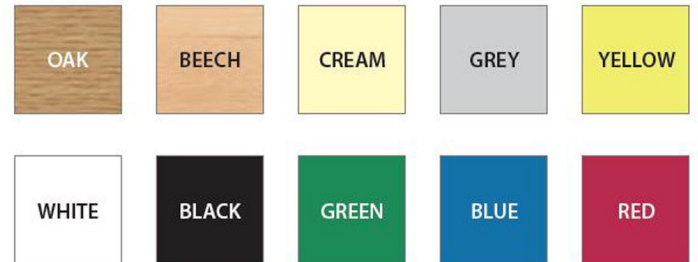

CU66 Colour Palette

Single colour or Two Tone

Laminate / Table top Finishes

PVC Edge Finishes

Upholstered Seat Colours

Frame Finishes (EPC)