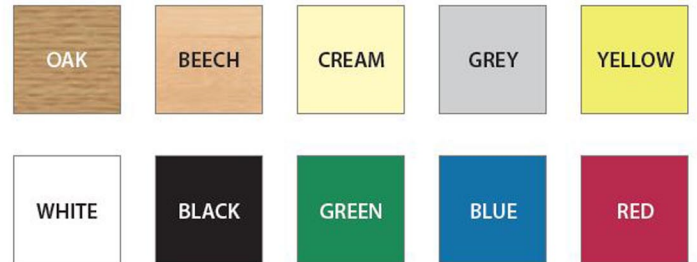

# CU65 Colour Palette

---

CU65

## Laminate / Table top Finishes

---

## PVC Edge Finishes

---

## Upholstered Bench Colours

---