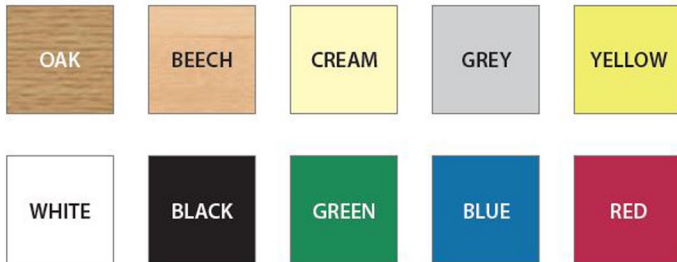

# CU65 Colour Palette

---

CU65

## Laminate / Table top Finishes

---

## PVC Edge Finishes

---

## Upholstered Bench Colours

---