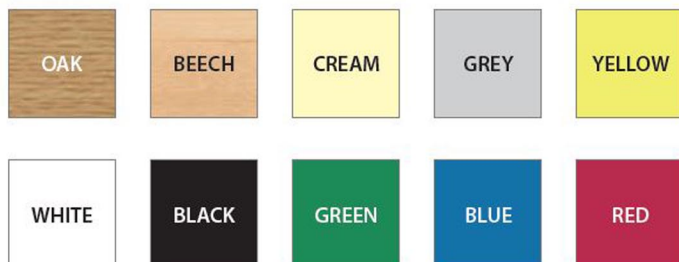

# CU51 Colour Palette

---

## Laminate / Table top Finishes

---

## Perforated Bench Colours

---