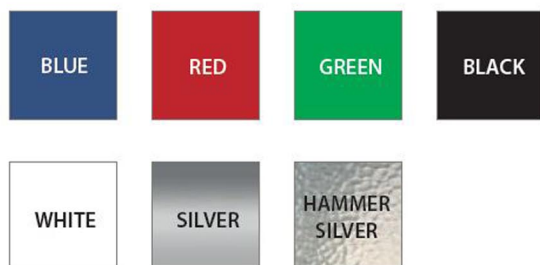

# CU51 Colour Palette

---

## Laminate / Table top Finishes

---

## PVC Edge Finishes

---

## Perforated Bench Colours

---