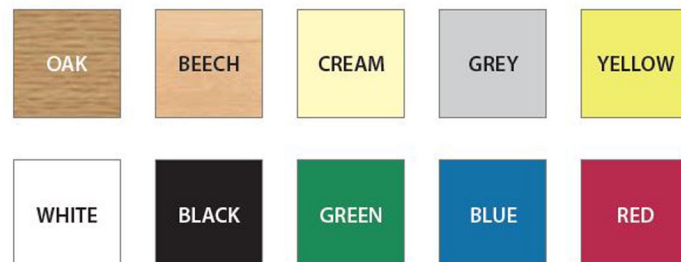

# CU51 Colour Palette

---

## Laminate / Table top Finishes

---

## PVC Edge Finishes

---

## Perforated Bench Colours

---